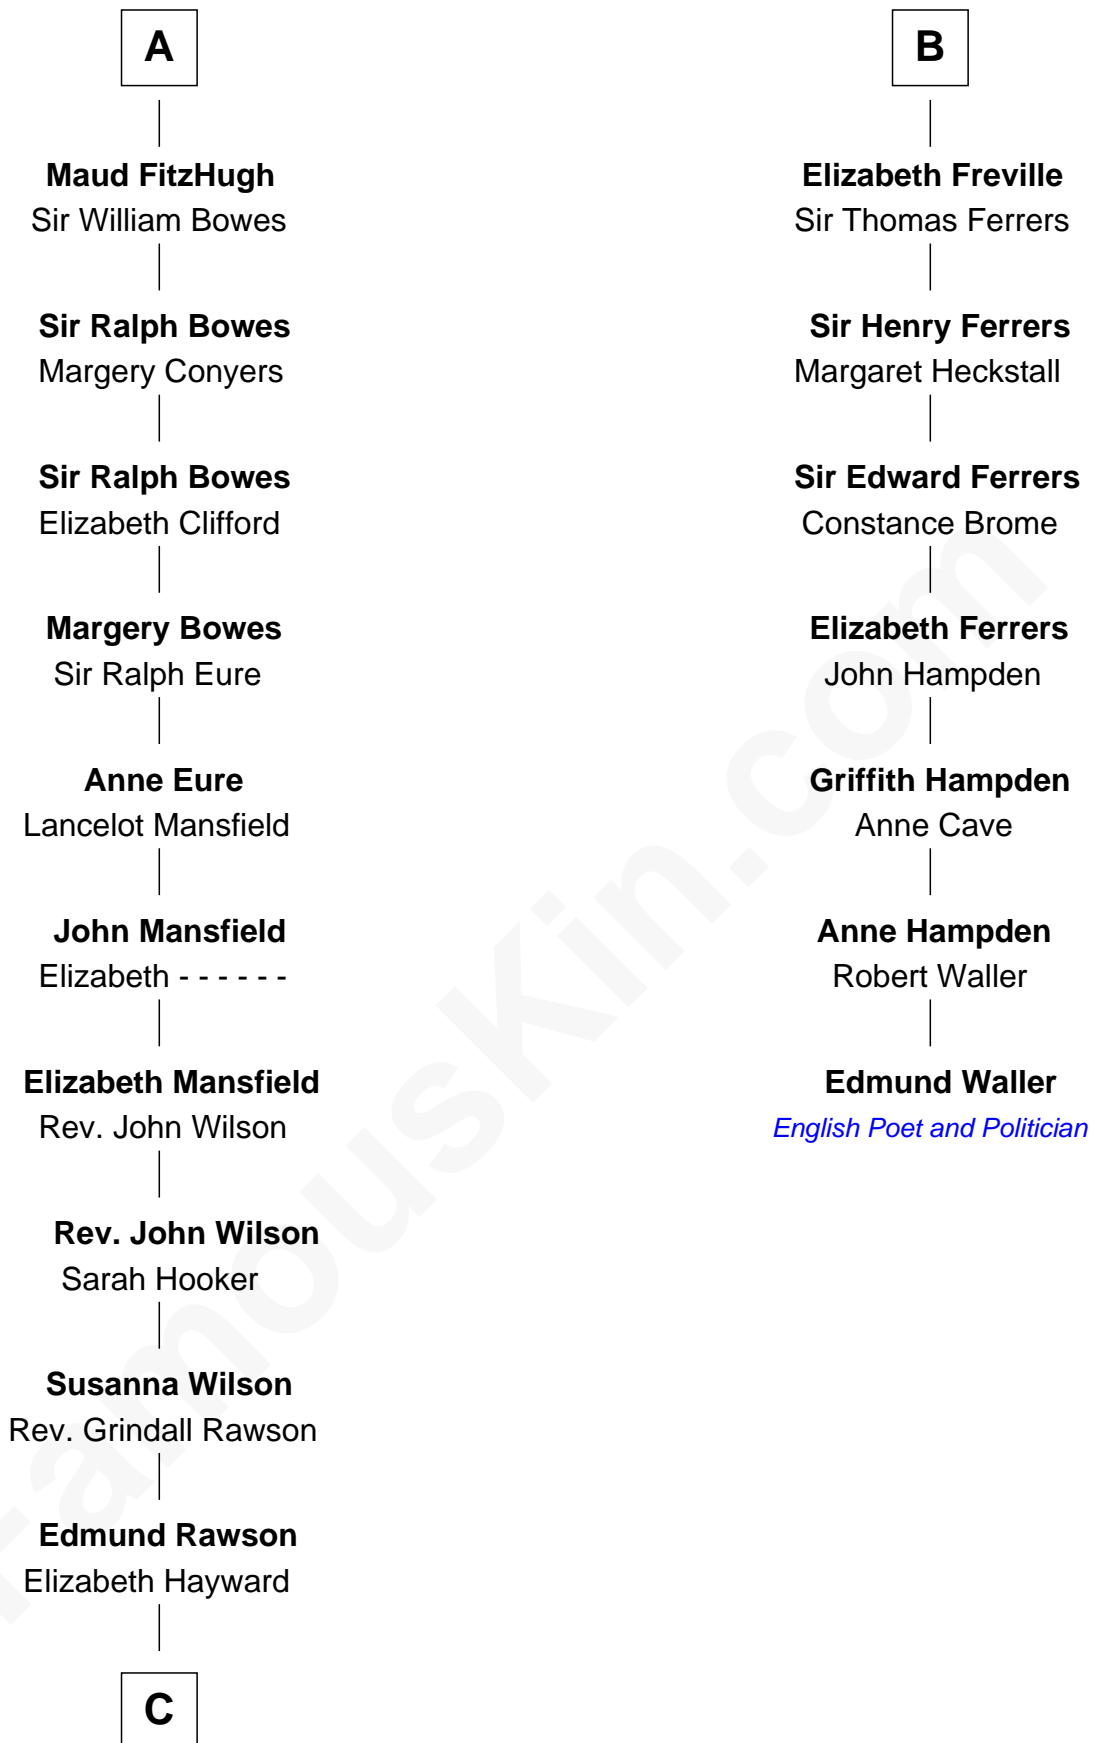

**FamousKin.com**  
**Relationship Chart of**  
**William Howard Taft**  
*27th U.S. President*

**13th cousin 8 times removed of**  
**Edmund Waller**  
*English Poet and Politician*

**Reginald FitzPiers**

**C**

Abner Rawson

Mary Allen

Rhoda Rawson

Aaron Taft

Peter Rawson Taft

Sylvia Howard

Alphonso Taft

Louisa Maria Torrey

William Howard Taft

*27th U.S. President*

FamousKin.com