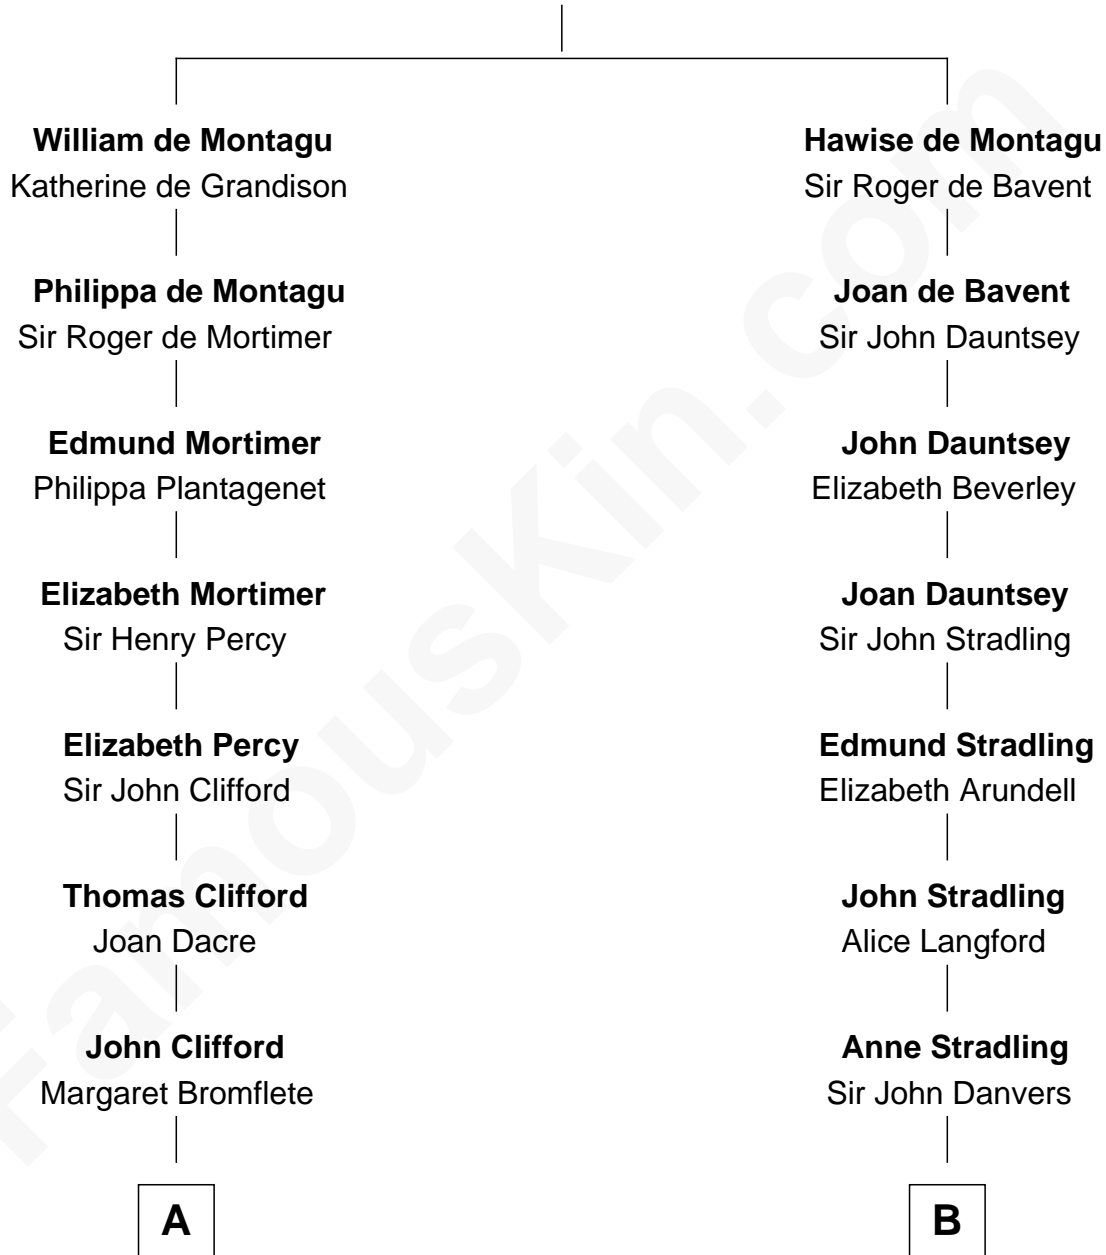

FamousKin.com
Relationship Chart of
William Howard Taft
27th U.S. President

11th cousin 9 times removed of
Edmund Waller
English Poet and Politician

Sir William de Montagu
 Elizabeth de Montfort

C

—
Rhoda Rawson

Aaron Taft

—
Peter Rawson Taft

Sylvia Howard

—
Alphonso Taft

Louisa Maria Torrey

—
William Howard Taft

27th U.S. President

FamousKin.com