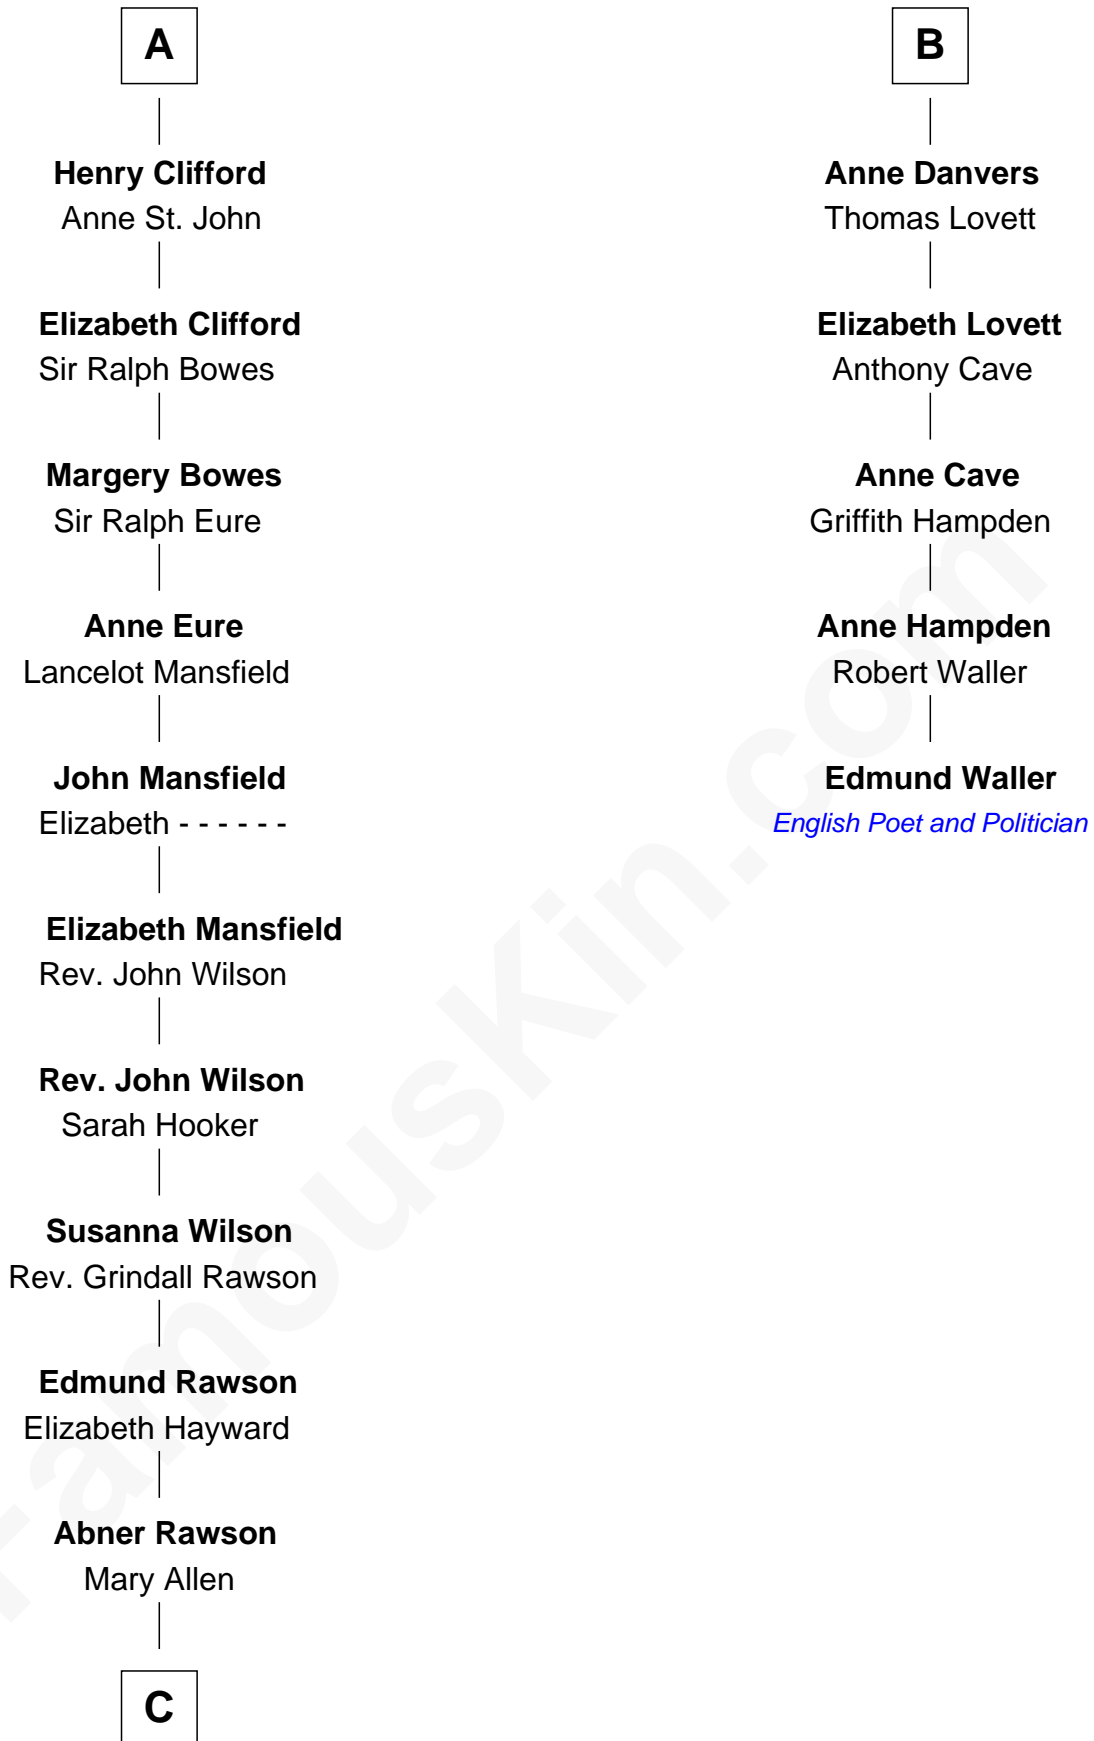

FamousKin.com
Relationship Chart of
William Howard Taft
27th U.S. President

11th cousin 9 times removed of
Edmund Waller
English Poet and Politician

Sir William de Montagu
 Elizabeth de Montfort

C

—
Rhoda Rawson

Aaron Taft

—
Peter Rawson Taft

Sylvia Howard

—
Alphonso Taft

Louisa Maria Torrey

—
William Howard Taft

27th U.S. President

FamousKin.com