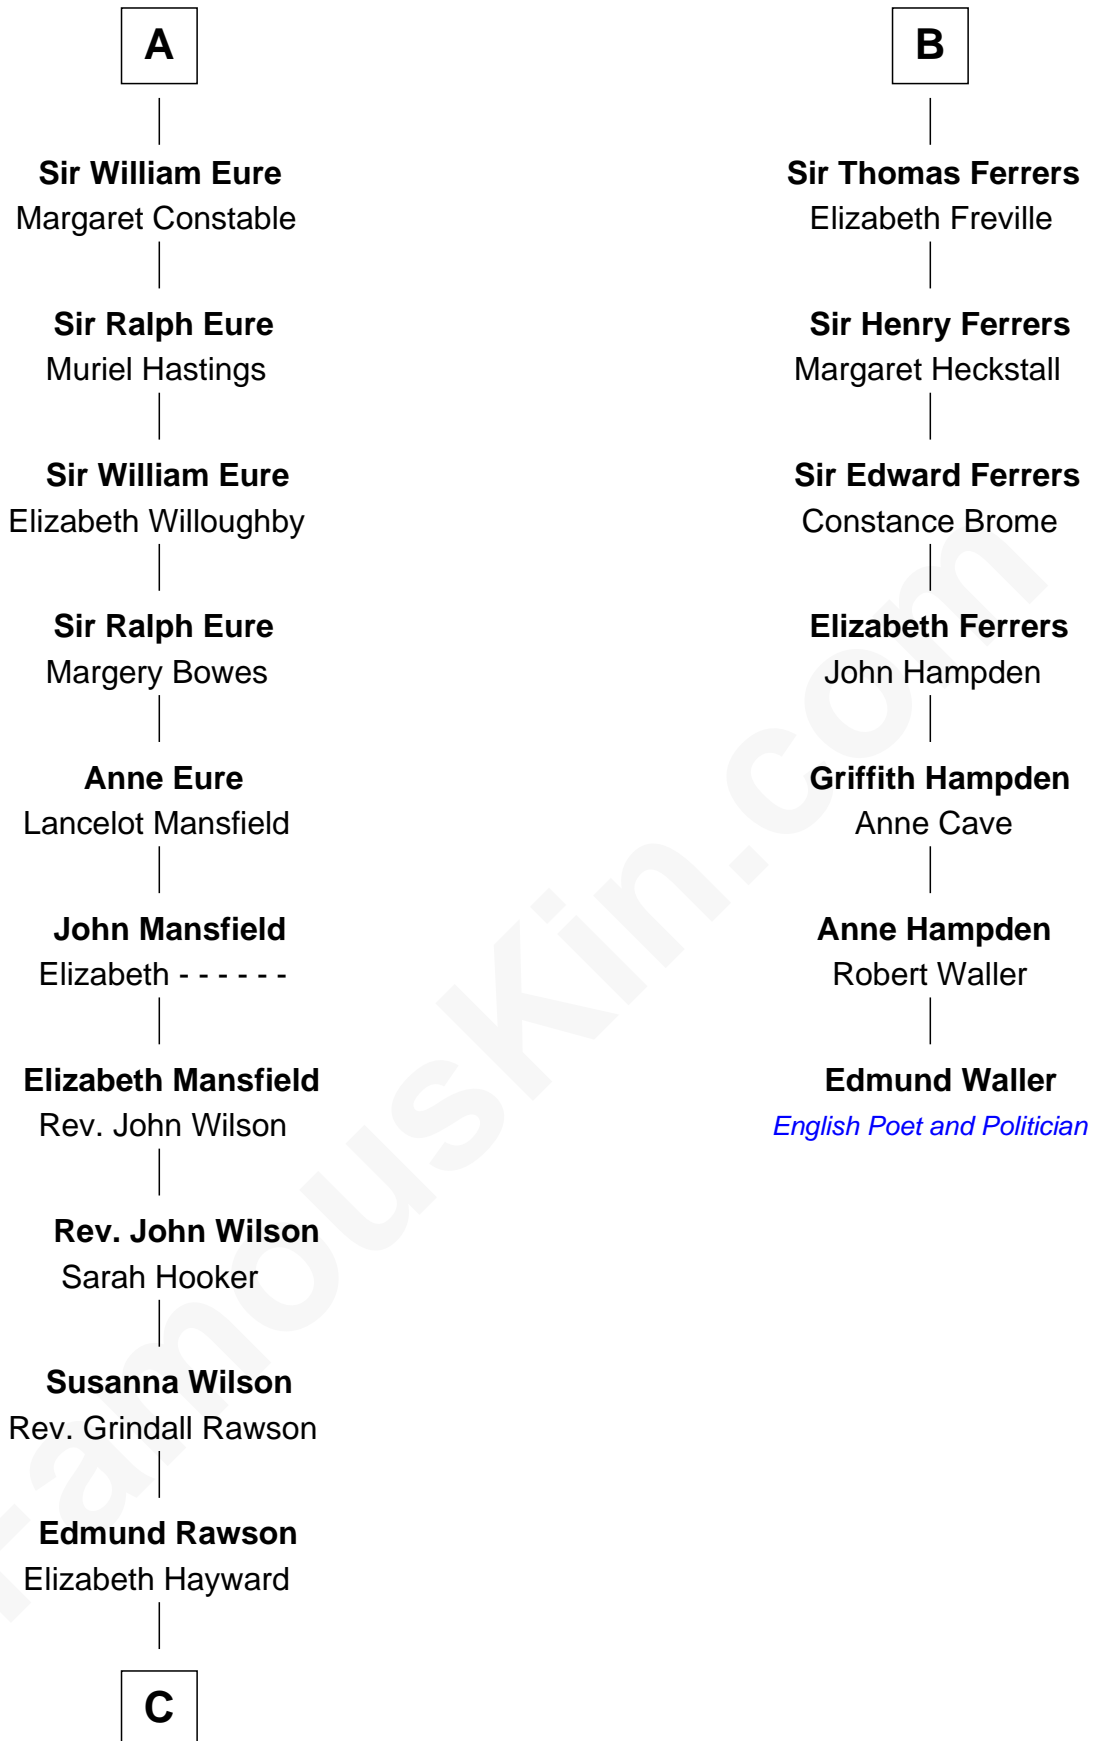

**FamousKin.com**  
**Relationship Chart of**  
**William Howard Taft**  
*27th U.S. President*

**13th cousin 8 times removed of**  
**Edmund Waller**  
*English Poet and Politician*

**C**

Abner Rawson

Mary Allen

Rhoda Rawson

Aaron Taft

Peter Rawson Taft

Sylvia Howard

Alphonso Taft

Louisa Maria Torrey

William Howard Taft

*27th U.S. President*