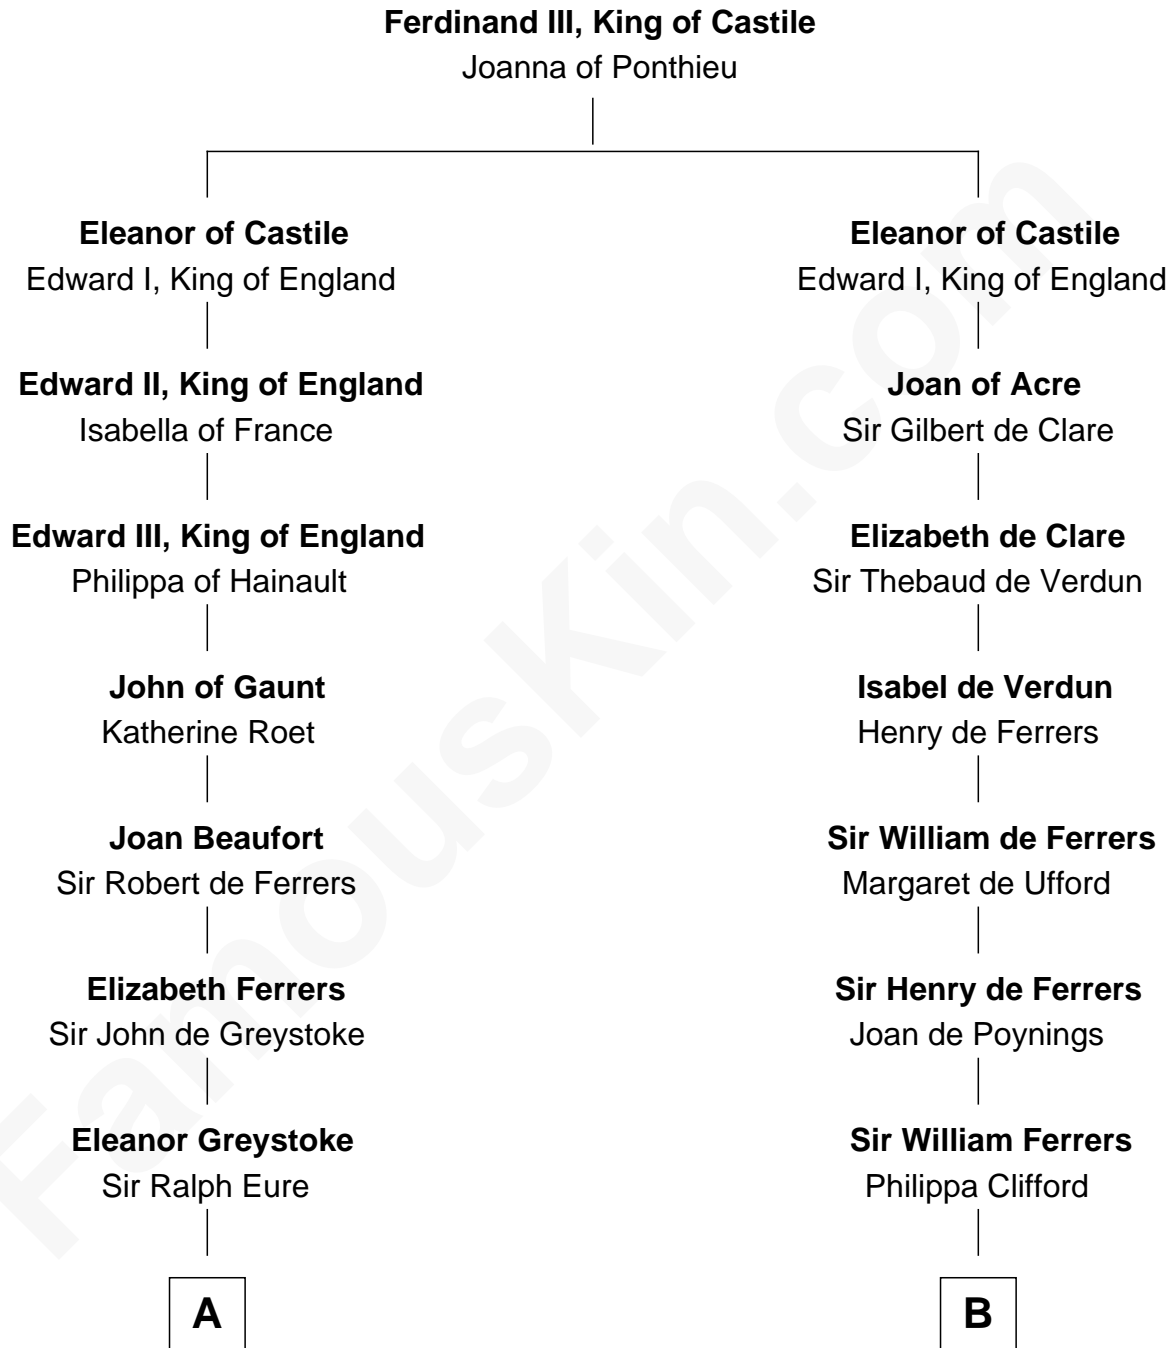

**FamousKin.com**  
**Relationship Chart of**  
**William Howard Taft**  
*27th U.S. President*

**13th cousin 8 times removed of**  
**Edmund Waller**  
*English Poet and Politician*

**C**

Abner Rawson

Mary Allen

Rhoda Rawson

Aaron Taft

Peter Rawson Taft

Sylvia Howard

Alphonso Taft

Louisa Maria Torrey

William Howard Taft

*27th U.S. President*