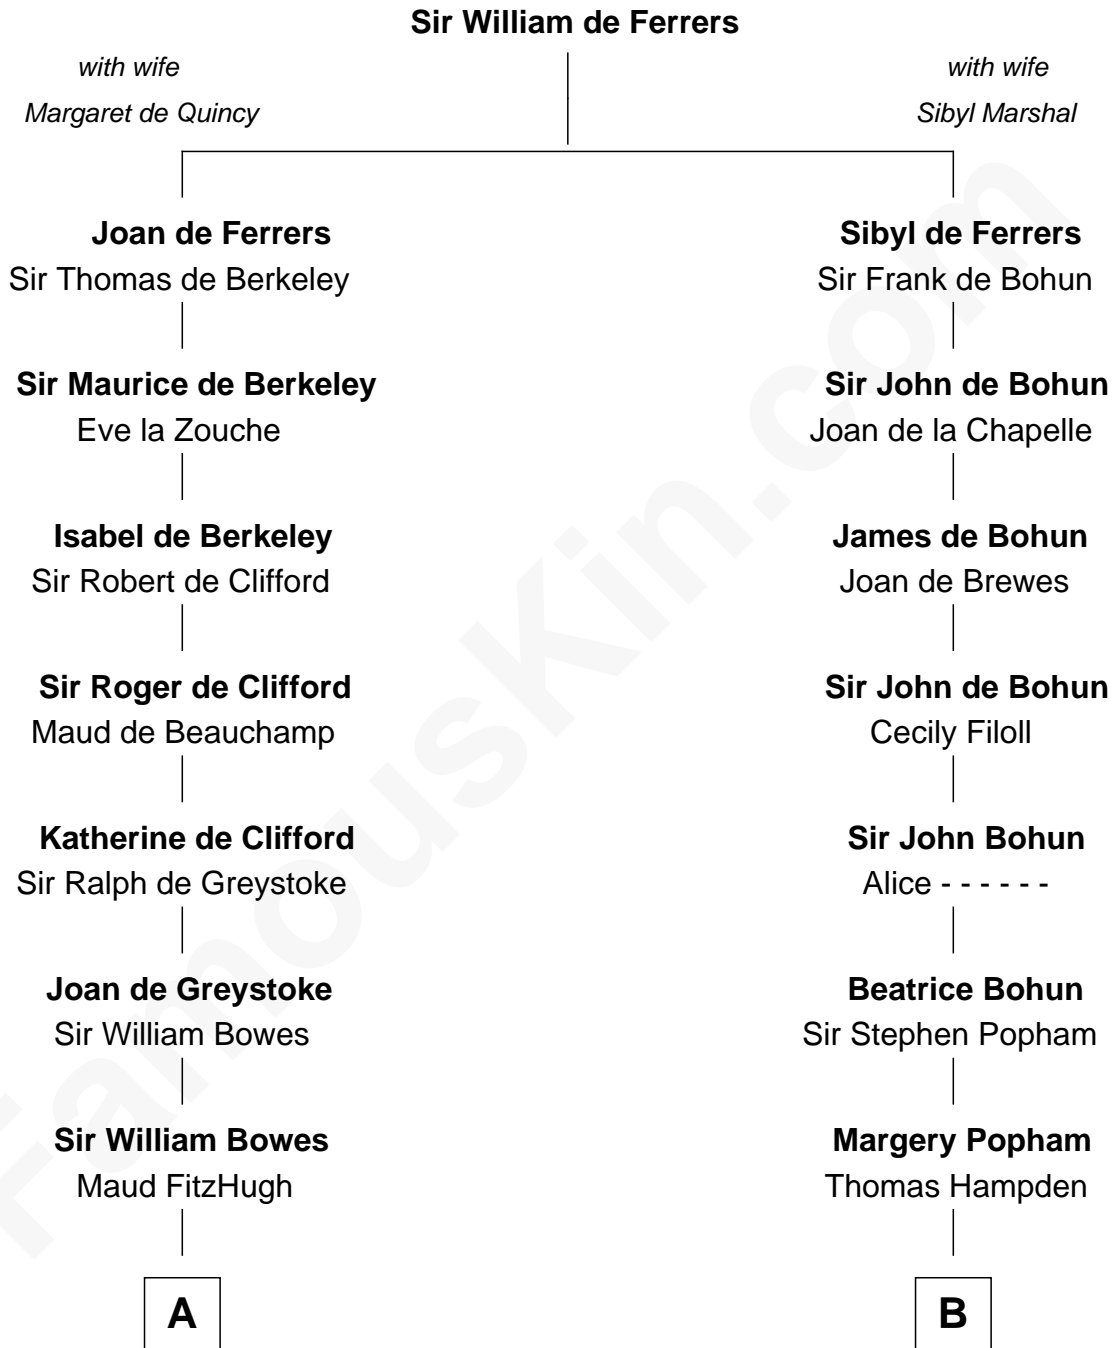

**FamousKin.com**  
**Relationship Chart of**  
**William Howard Taft**  
*27th U.S. President*

**12th cousin 8 times removed of**  
**Edmund Waller**  
*English Poet and Politician*

**C**

—  
**Rhoda Rawson**

Aaron Taft

—  
**Peter Rawson Taft**

Sylvia Howard

—  
**Alphonso Taft**

Louisa Maria Torrey

—  
**William Howard Taft**

*27th U.S. President*

FamousKin.com