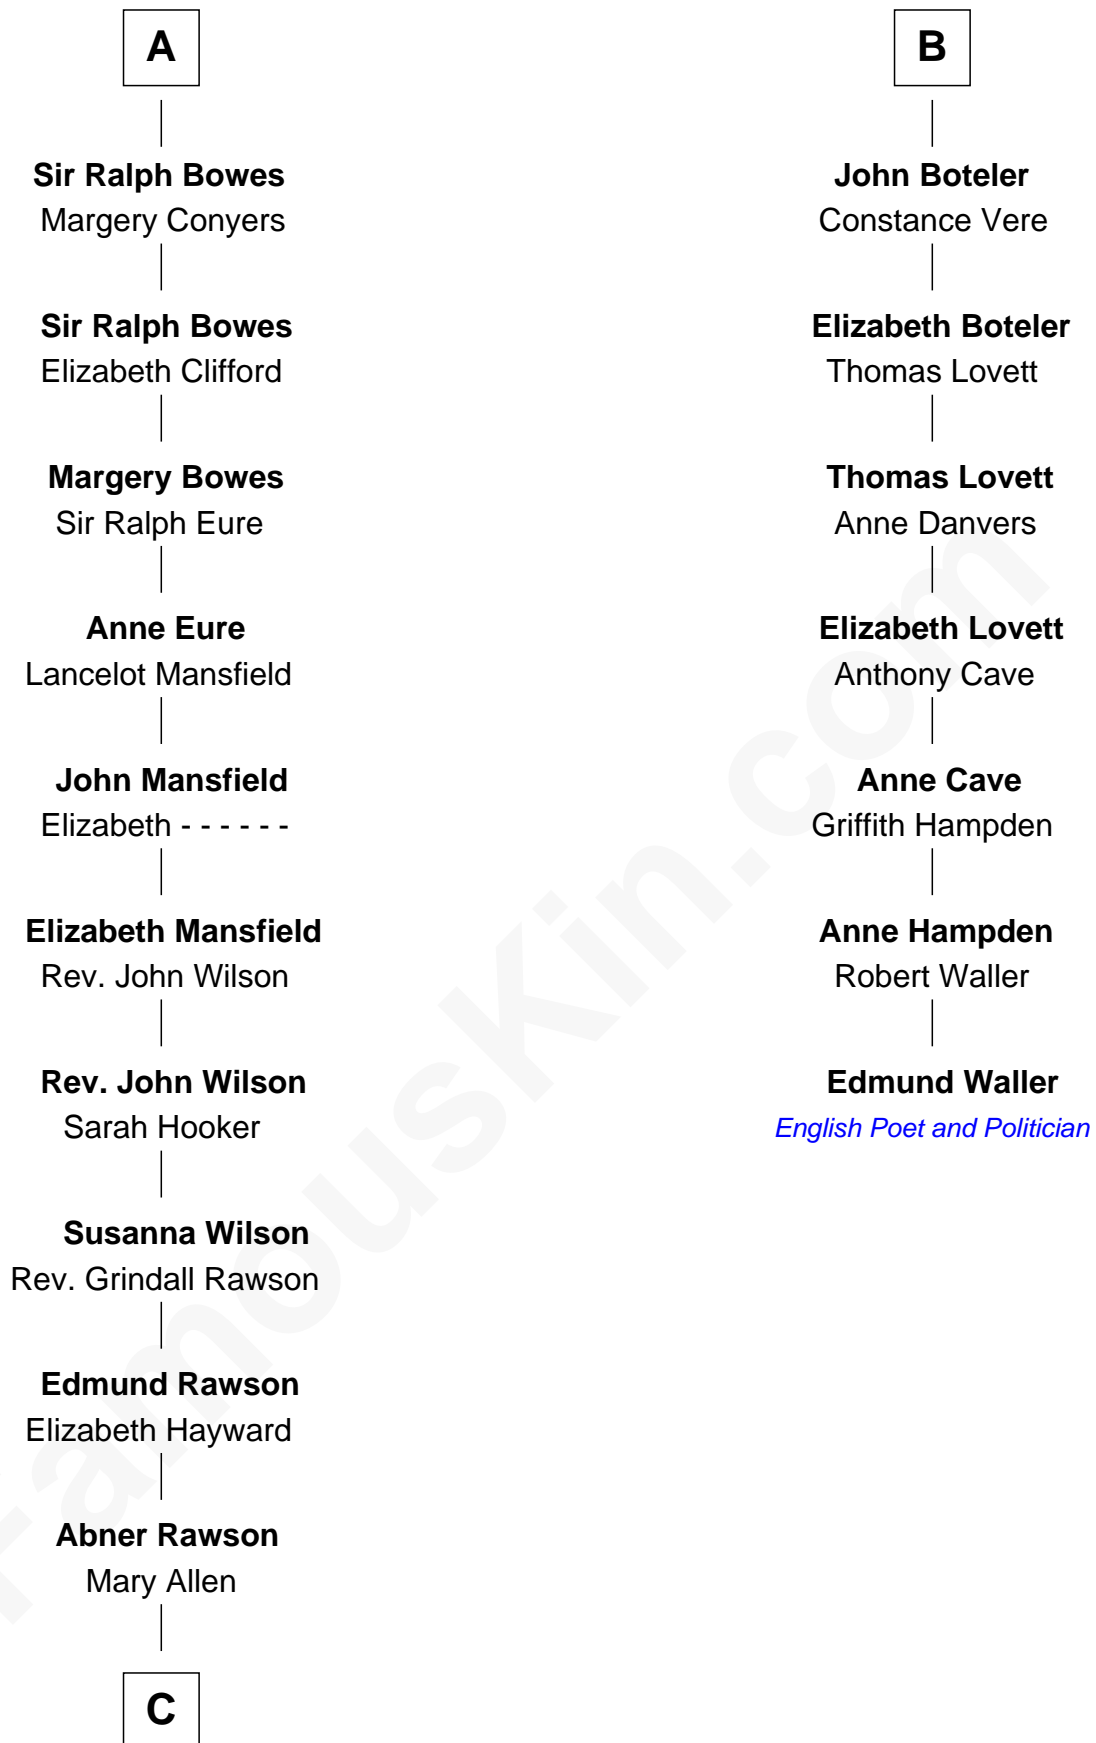

FamousKin.com
Relationship Chart of
William Howard Taft
27th U.S. President

13th cousin 7 times removed of
Edmund Waller
English Poet and Politician

Sir William de Cantilupe
 Eve de Braiose

C

—
Rhoda Rawson

Aaron Taft

—
Peter Rawson Taft

Sylvia Howard

—
Alphonso Taft

Louisa Maria Torrey

—
William Howard Taft

27th U.S. President

FamousKin.com