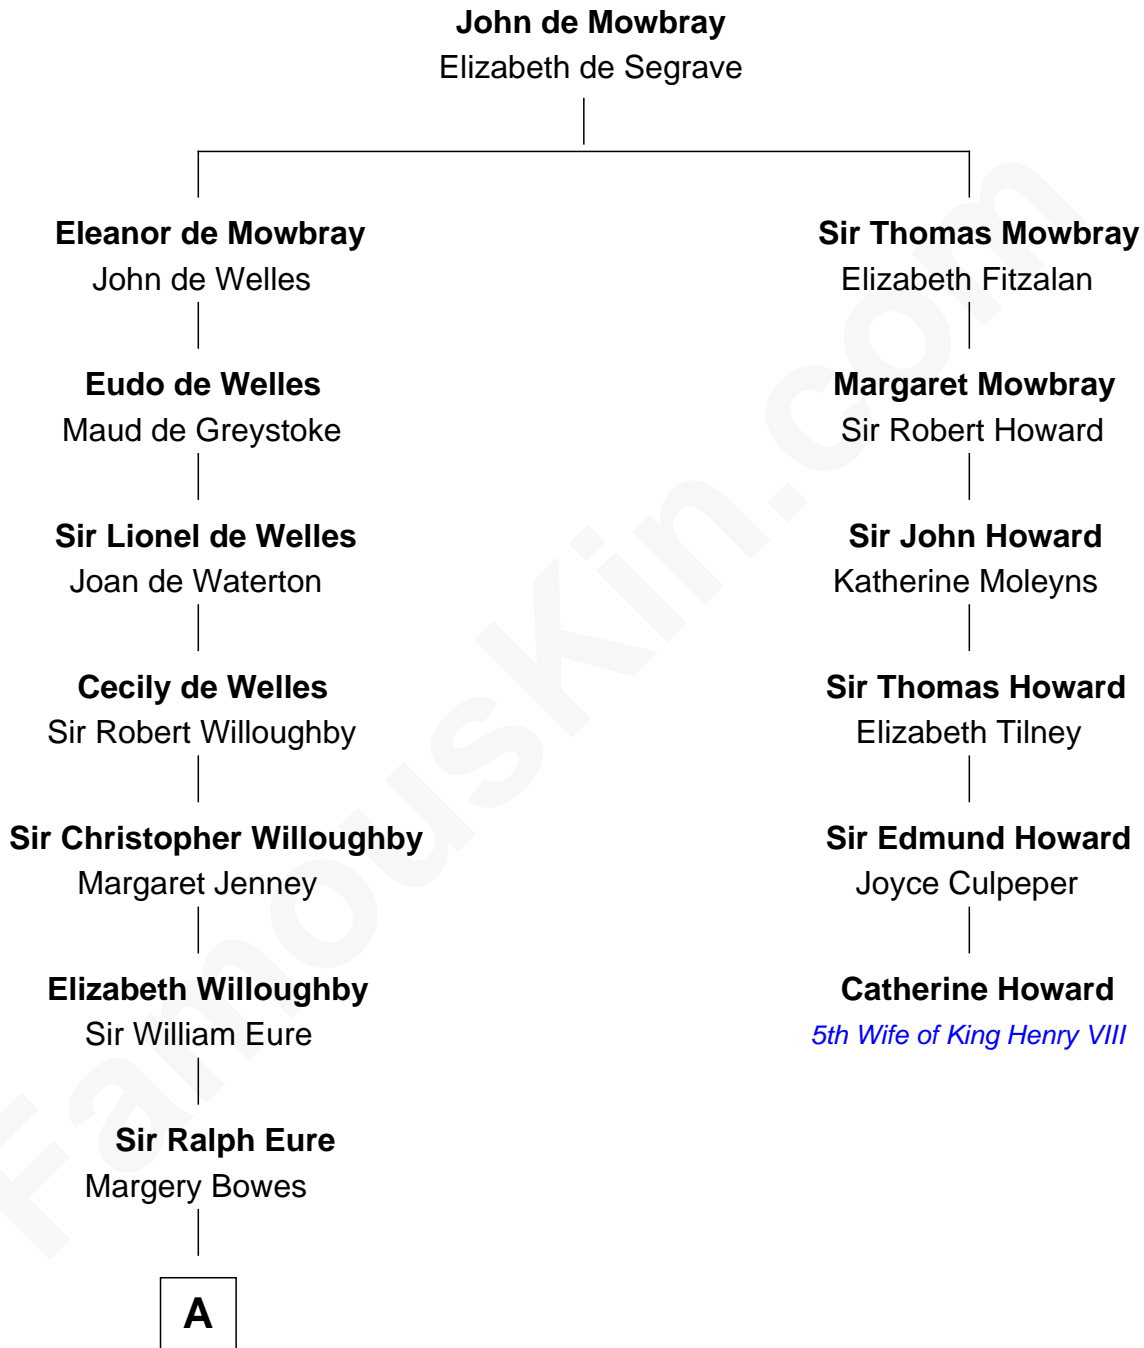

FamousKin.com
Relationship Chart of
William Howard Taft
27th U.S. President

5th cousin 12 times removed of
Catherine Howard
5th Wife of King Henry VIII

A

—
Anne Eure

Lancelot Mansfield

—
John Mansfield

Elizabeth - - - - -

—
Elizabeth Mansfield

Rev. John Wilson

—
Rev. John Wilson

Sarah Hooker

—
Susanna Wilson

Rev. Grindall Rawson

—
Edmund Rawson

Elizabeth Hayward

—
Abner Rawson

Mary Allen

—
Rhoda Rawson

Aaron Taft

—
Peter Rawson Taft

Sylvia Howard

—
Alphonso Taft

Louisa Maria Torrey

—
William Howard Taft

27th U.S. President