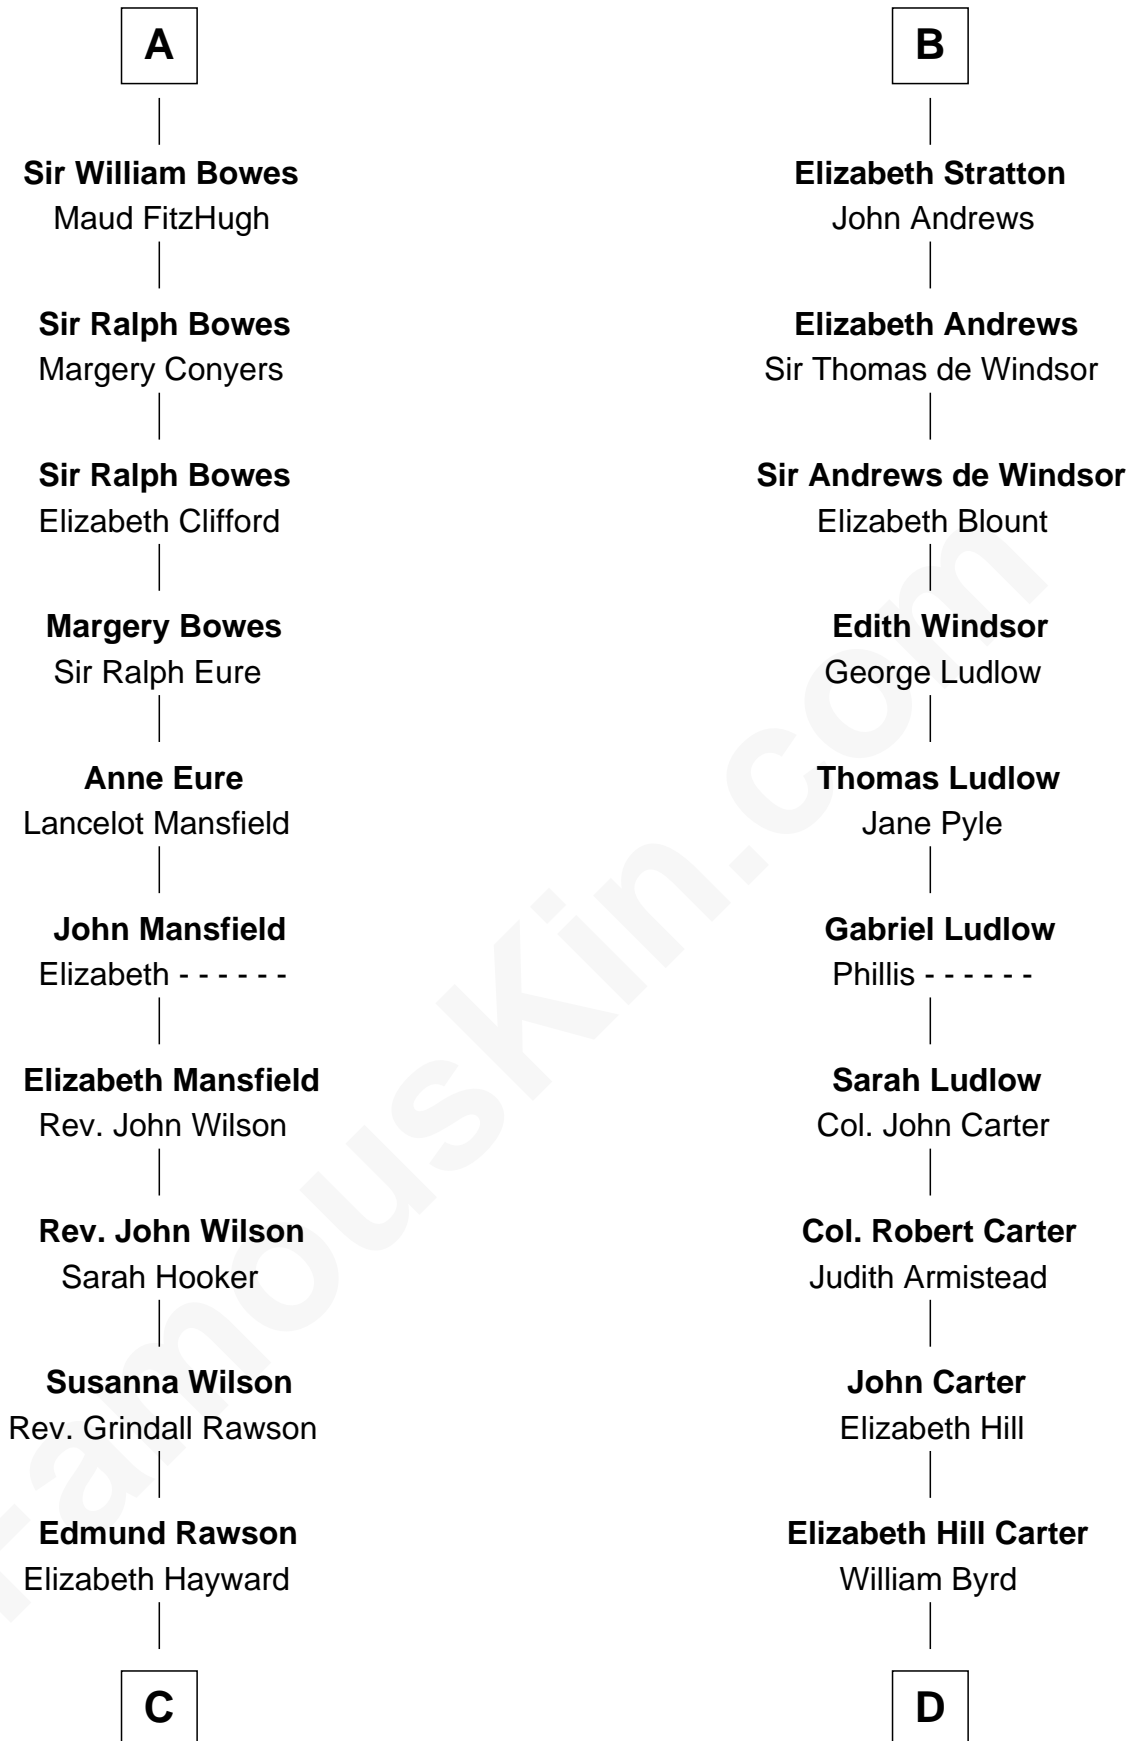

FamousKin.com Relationship Chart of

William Howard Taft

27th U.S. President

21st cousin of

Admiral Richard Byrd

Polar Explorer

Sir Humphrey de Bohun

Maud of Eu

C

Abner Rawson

Mary Allen

Rhoda Rawson

Aaron Taft

Peter Rawson Taft

Sylvia Howard

Alphonso Taft

Louisa Maria Torrey

William Howard Taft

27th U.S. President

D

Thomas Taylor Byrd

Mary Armistead

Richard Evelyn Byrd

Anne Harrison