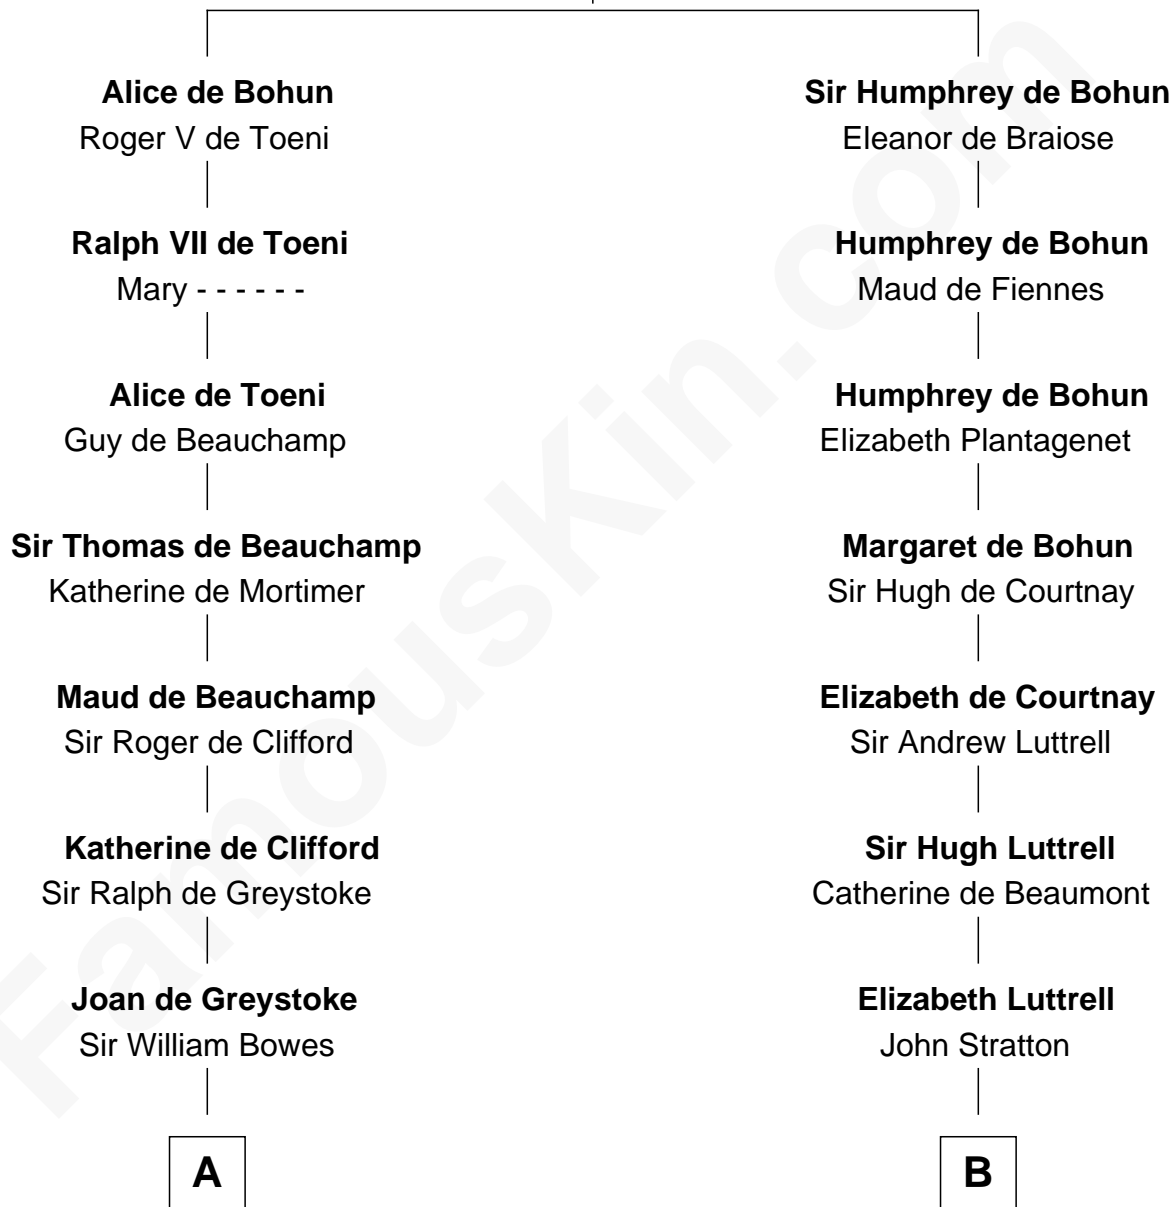

FamousKin.com Relationship Chart of

William Howard Taft

27th U.S. President

21st cousin of

Admiral Richard Byrd

Polar Explorer

Sir Humphrey de Bohun

Maud of Eu

C

Abner Rawson

Mary Allen

Rhoda Rawson

Aaron Taft

Peter Rawson Taft

Sylvia Howard

Alphonso Taft

Louisa Maria Torrey

William Howard Taft

27th U.S. President

D

Thomas Taylor Byrd

Mary Armistead

Richard Evelyn Byrd

Anne Harrison