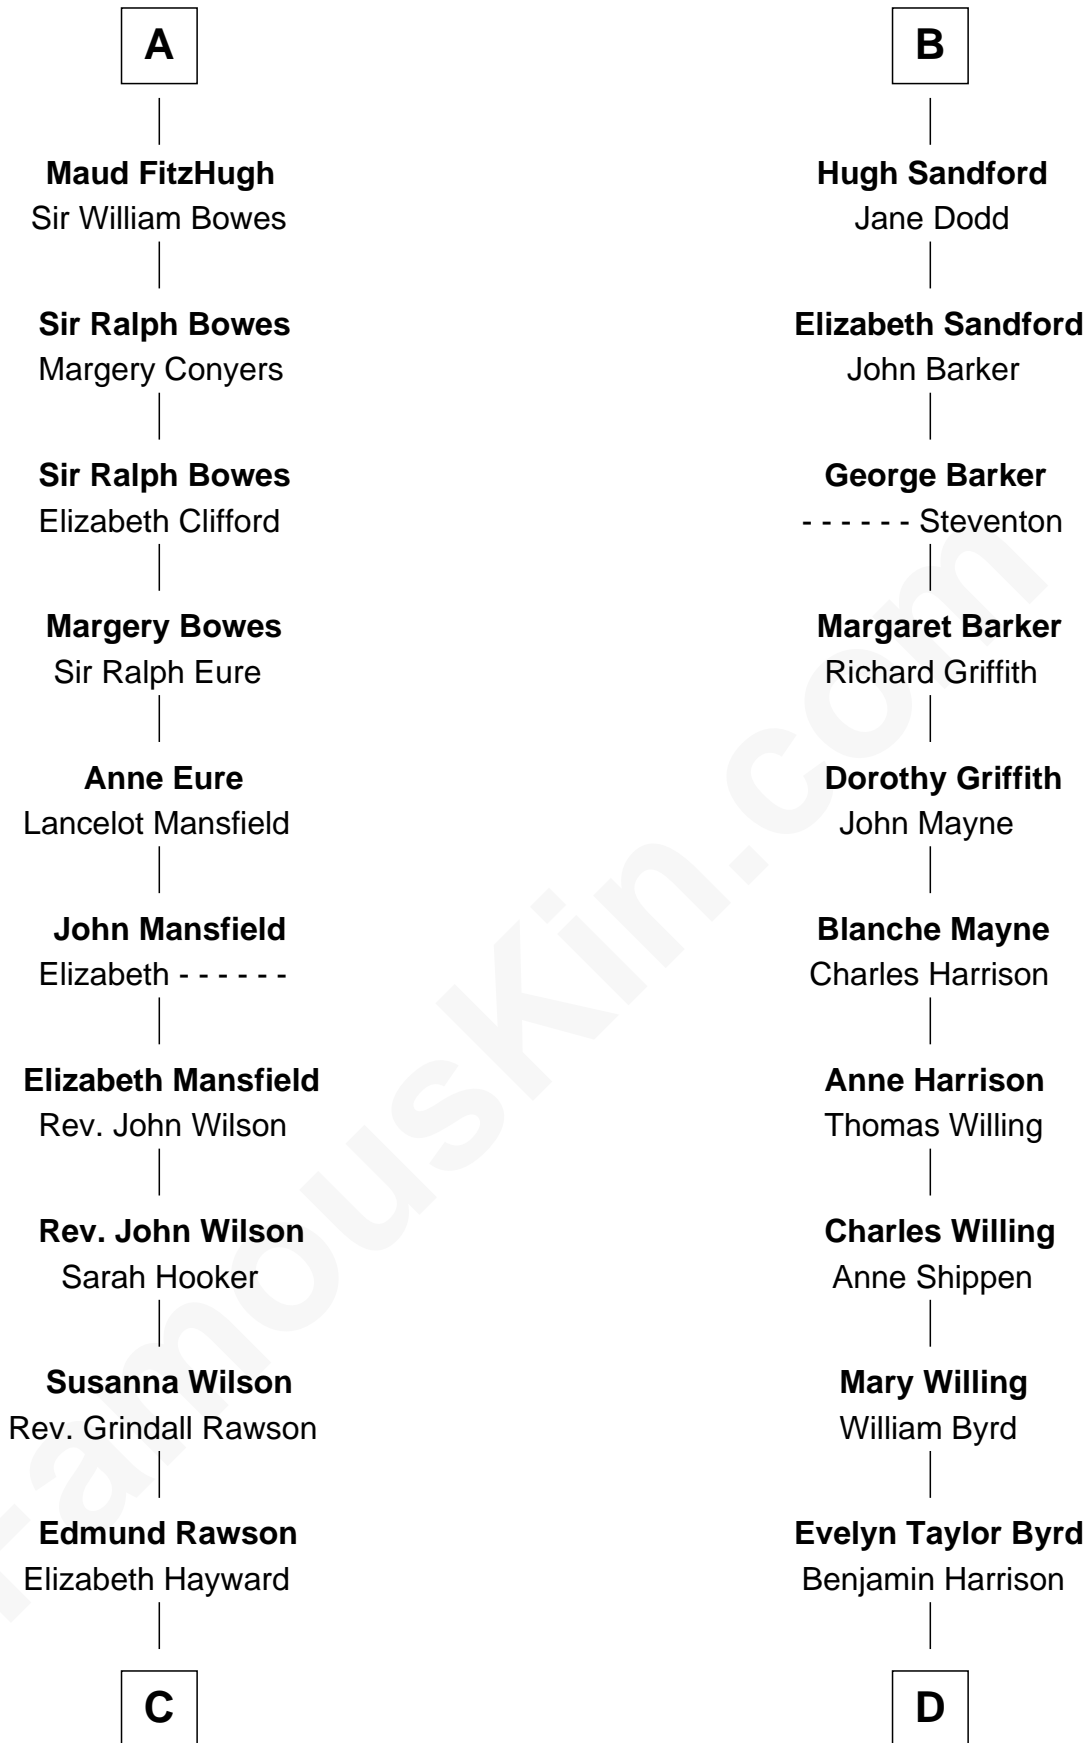

FamousKin.com Relationship Chart of

William Howard Taft

27th U.S. President

20th cousin 1 time removed of

Admiral Richard Byrd

Polar Explorer

Sir Roger de Somery

Nichole d'Aubenev

Margaret - - - - -

Juliana Corbet

Sir John Sandford

Richard Sandford

Jane Bromley

B

C

Abner Rawson

Mary Allen

Rhoda Rawson

Aaron Taft

Peter Rawson Taft

Sylvia Howard

Alphonso Taft

Louisa Maria Torrey

William Howard Taft