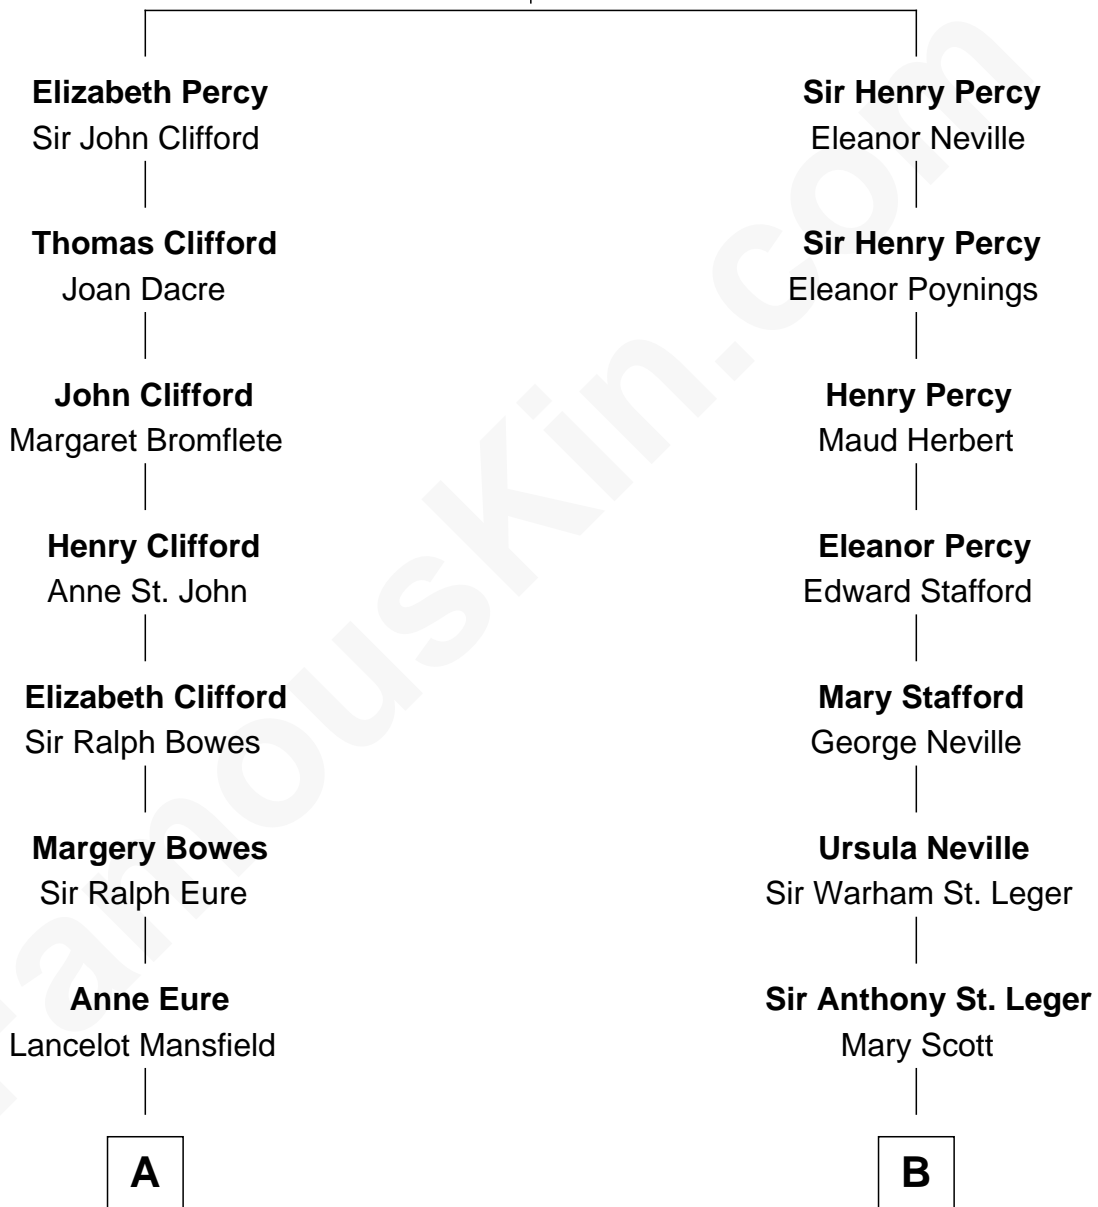

# FamousKin.com Relationship Chart of

**William Howard Taft**

*27th U.S. President*

16th cousin 1 time removed of

**Admiral Richard Byrd**

*Polar Explorer*

**Sir Henry Percy**  
Elizabeth Mortimer

**A**

**John Mansfield**  
Elizabeth - - - - -

**Elizabeth Mansfield**  
Rev. John Wilson

**Rev. John Wilson**  
Sarah Hooker

**Susanna Wilson**  
Rev. Grindall Rawson

**Edmund Rawson**  
Elizabeth Hayward

**Abner Rawson**  
Mary Allen

**Rhoda Rawson**  
Aaron Taft

**Peter Rawson Taft**  
Sylvia Howard

**Alphonso Taft**  
Louisa Maria Torrey

**William Howard Taft**  
*27th U.S. President*

**B**

**Sir Warham St. Leger**  
Mary Hayward

**Ursula St. Leger**  
Daniel Horsemanden

**Col. William Byrd**  
Jane Meriwether Rivers

**Richard Evelyn Byrd**  
Eleanor Bolling Flood

**Admiral Richard Byrd**  
*Polar Explorer*