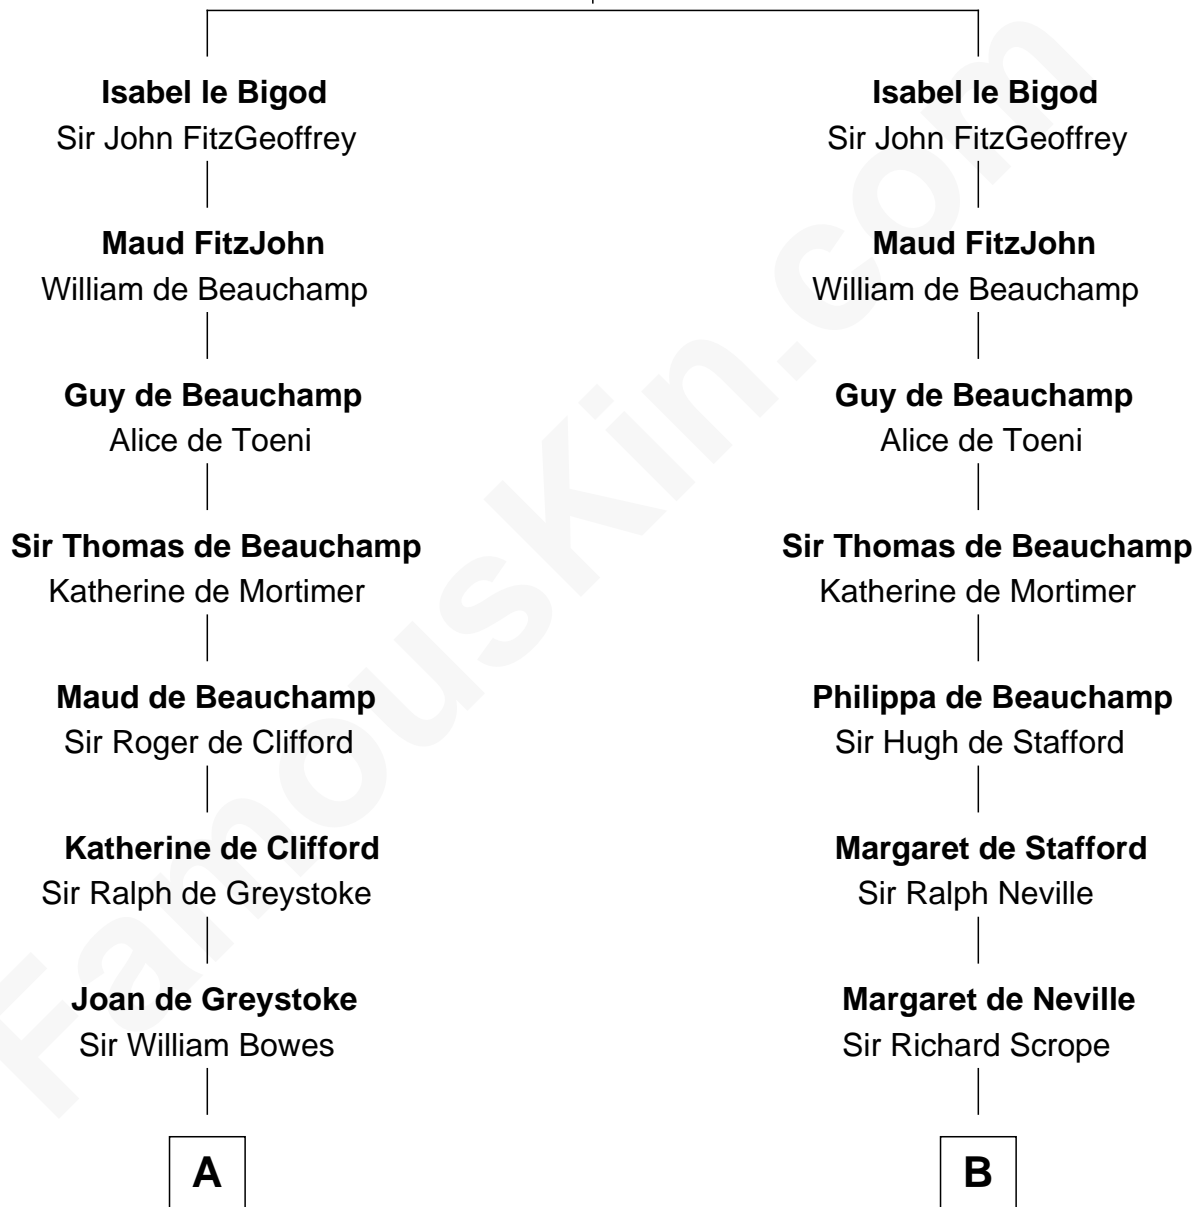

FamousKin.com Relationship Chart of

William Howard Taft

27th U.S. President

21st cousin of

Admiral Richard Byrd

Polar Explorer

Hugh le Bigod

Maud Marshal

C

Abner Rawson

Mary Allen

Rhoda Rawson

Aaron Taft

Peter Rawson Taft

Sylvia Howard

Alphonso Taft

Louisa Maria Torrey

William Howard Taft

27th U.S. President

D

Benjamin Harrison

Evelyn Taylor Byrd

Anne Harrison

Richard Evelyn Byrd