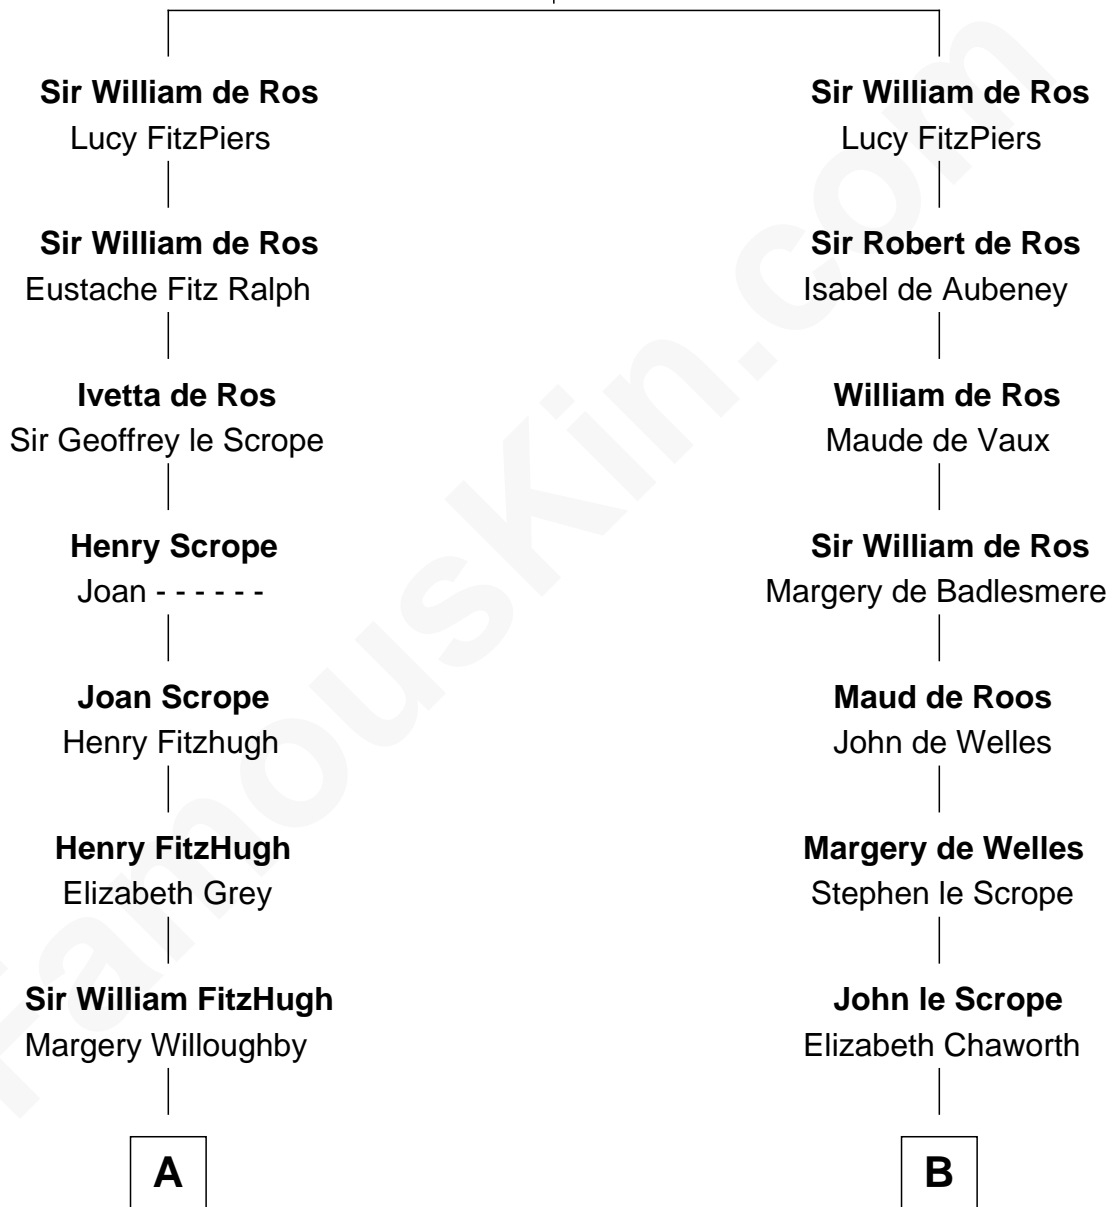

FamousKin.com Relationship Chart of

William Howard Taft

27th U.S. President

21st cousin of

Admiral Richard Byrd

Polar Explorer

Robert de Ros
Isabel of Scotland

C

Abner Rawson

Mary Allen

Rhoda Rawson

Aaron Taft

Peter Rawson Taft

Sylvia Howard

Alphonso Taft

Louisa Maria Torrey