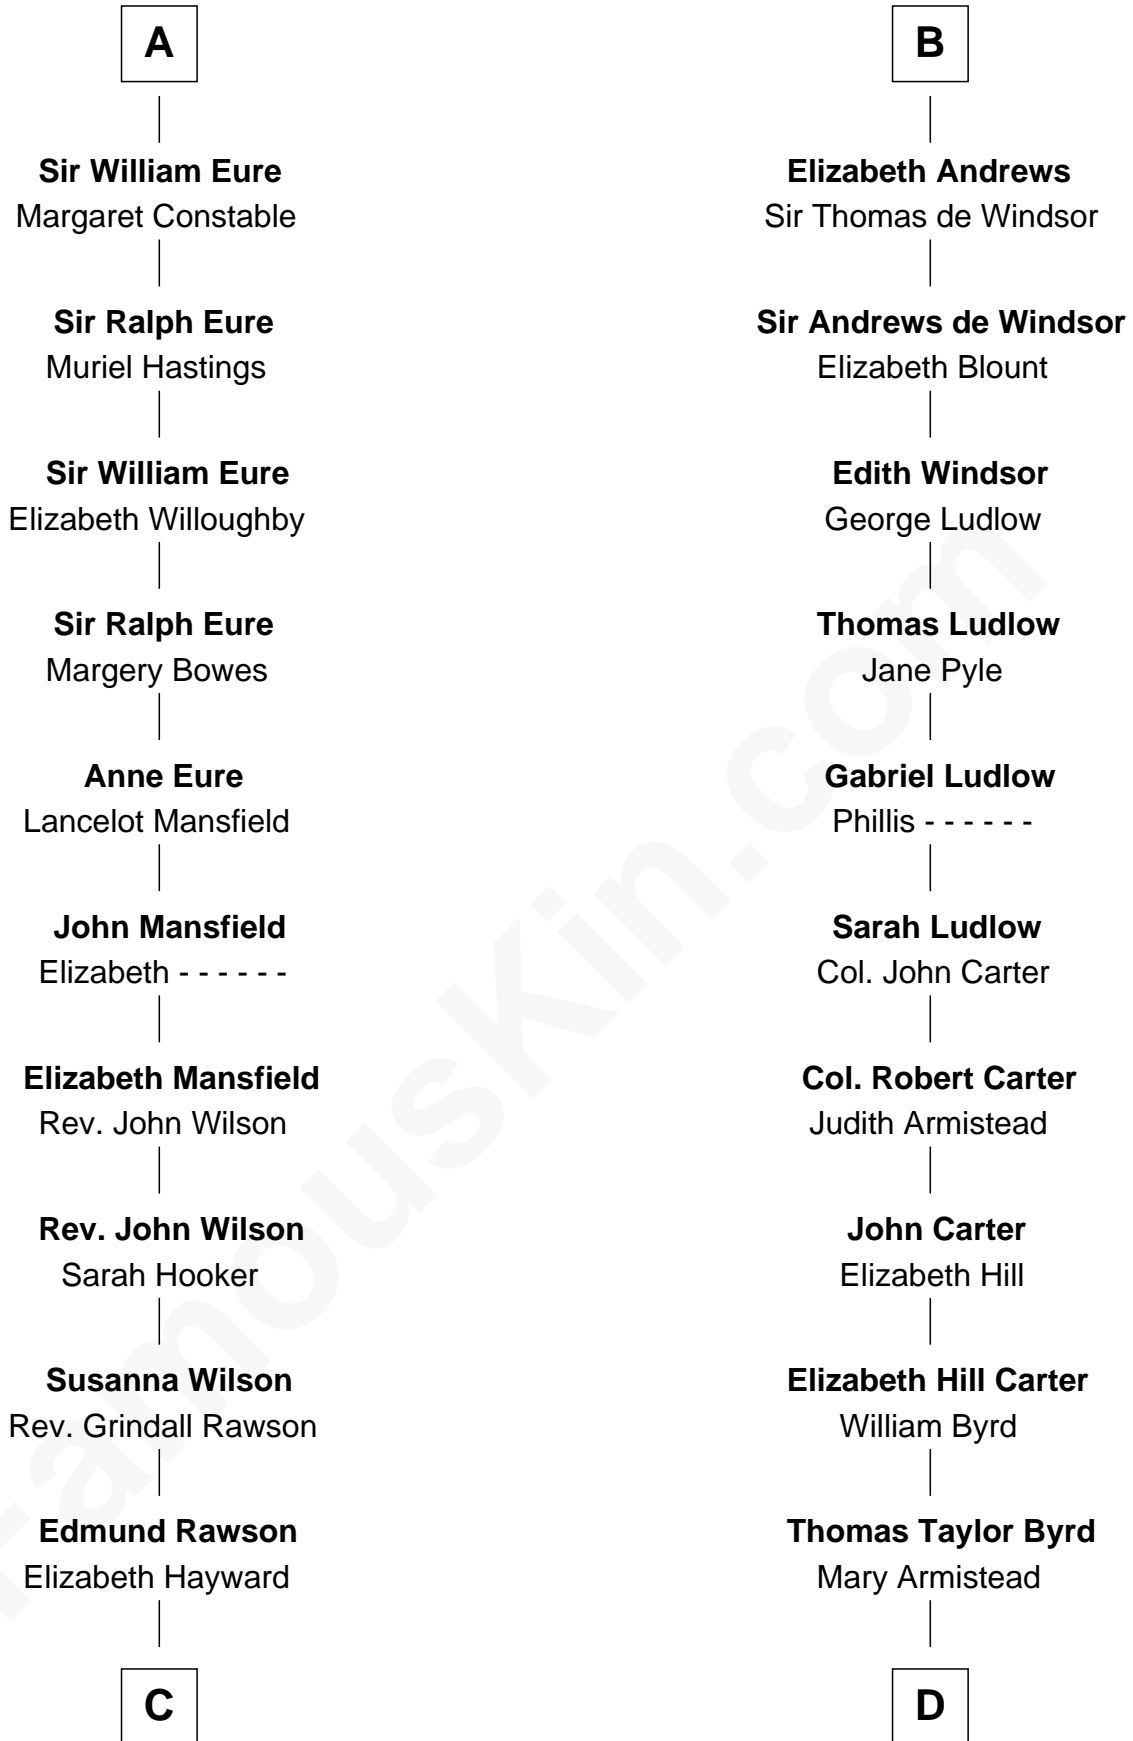

FamousKin.com Relationship Chart of

William Howard Taft

27th U.S. President

20th cousin 1 time removed of

Admiral Richard Byrd

Polar Explorer

Sir Humphrey de Bohun

Eleanor de Braiose

Catherine de Beaumont

Elizabeth Luttrell

John Stratton

Elizabeth Stratton

John Andrews

B

C

Abner Rawson

Mary Allen

Rhoda Rawson

Aaron Taft

Peter Rawson Taft

Sylvia Howard

Alphonso Taft

Louisa Maria Torrey

William Howard Taft