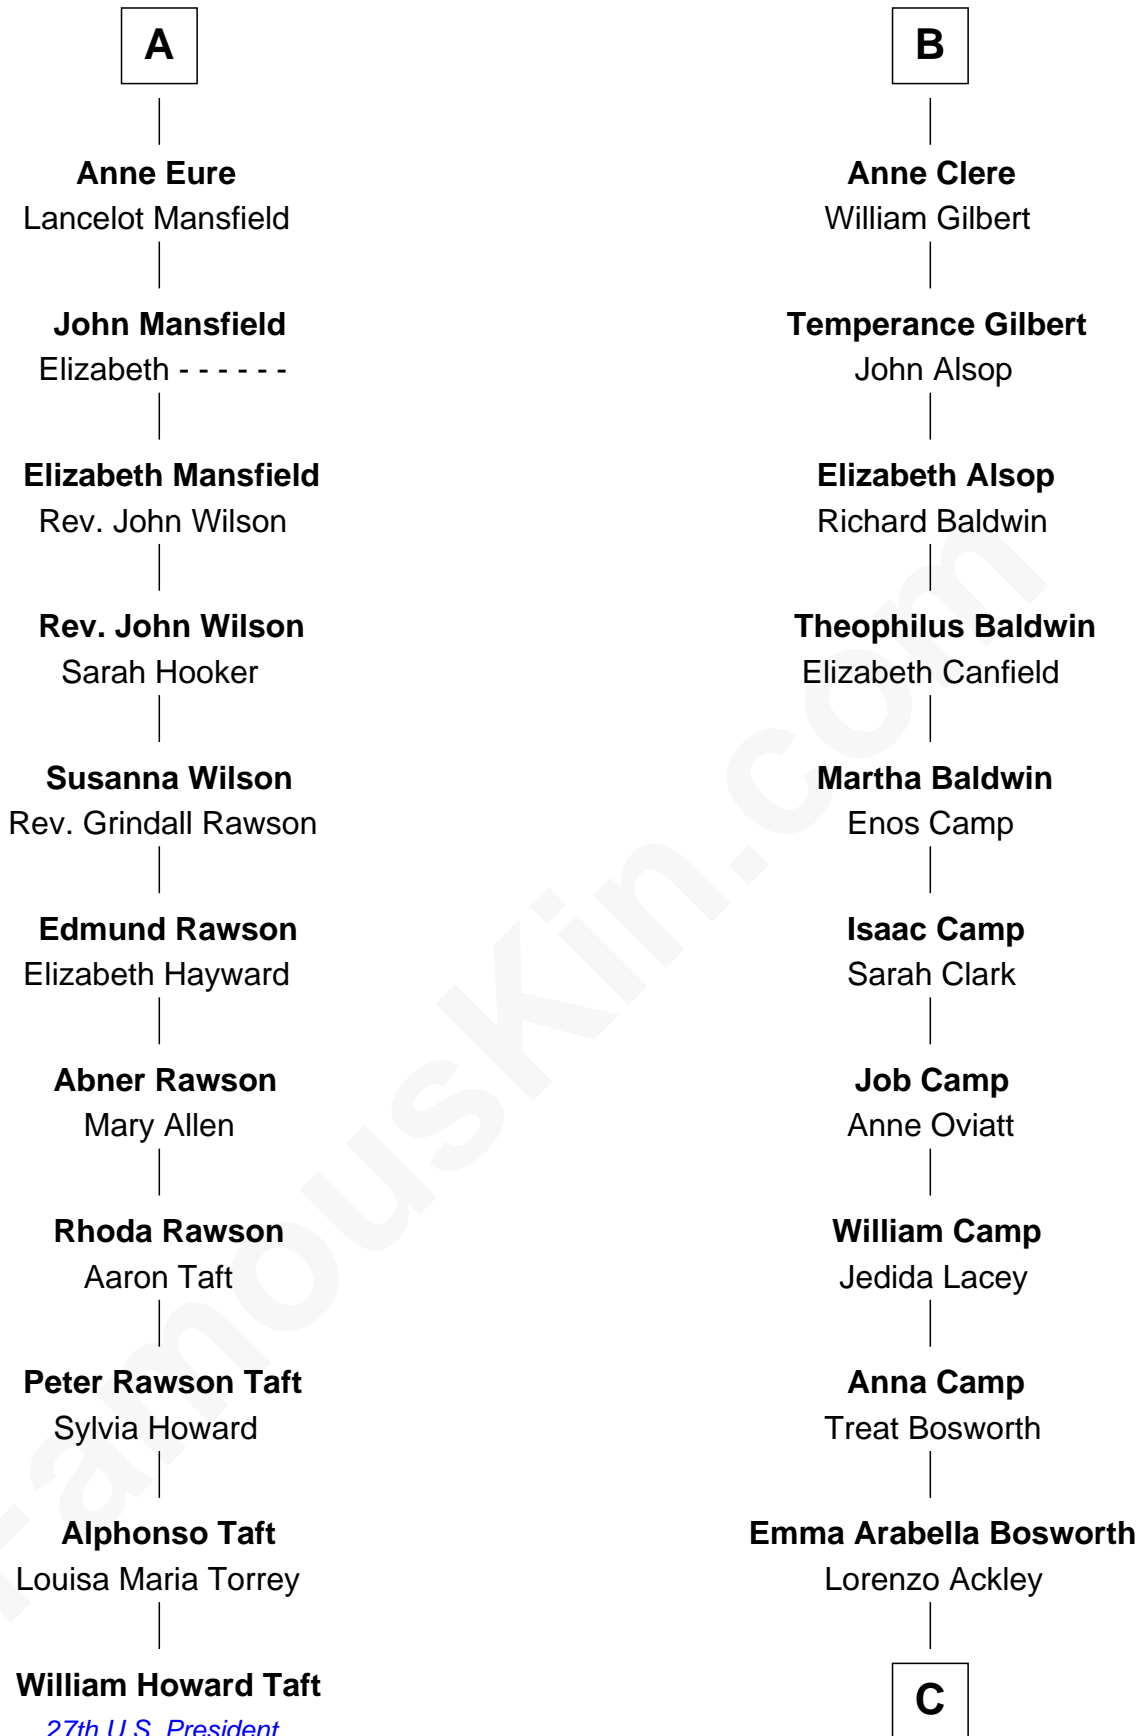

FamousKin.com
Relationship Chart of
William Howard Taft
27th U.S. President

17th cousin 4 times removed of
Sydney Biddle Barrows
Mayflower Madam

C

Helen Eva Ackley
William Gildersleeve Parke

Elizabeth Parke
Percy Ballantine

John Boyd Ballantine
Anne L. Crawford

Jeannette Ballantine
Donald Byers Barrows

Sydney Biddle Barrows
Mayflower Madam