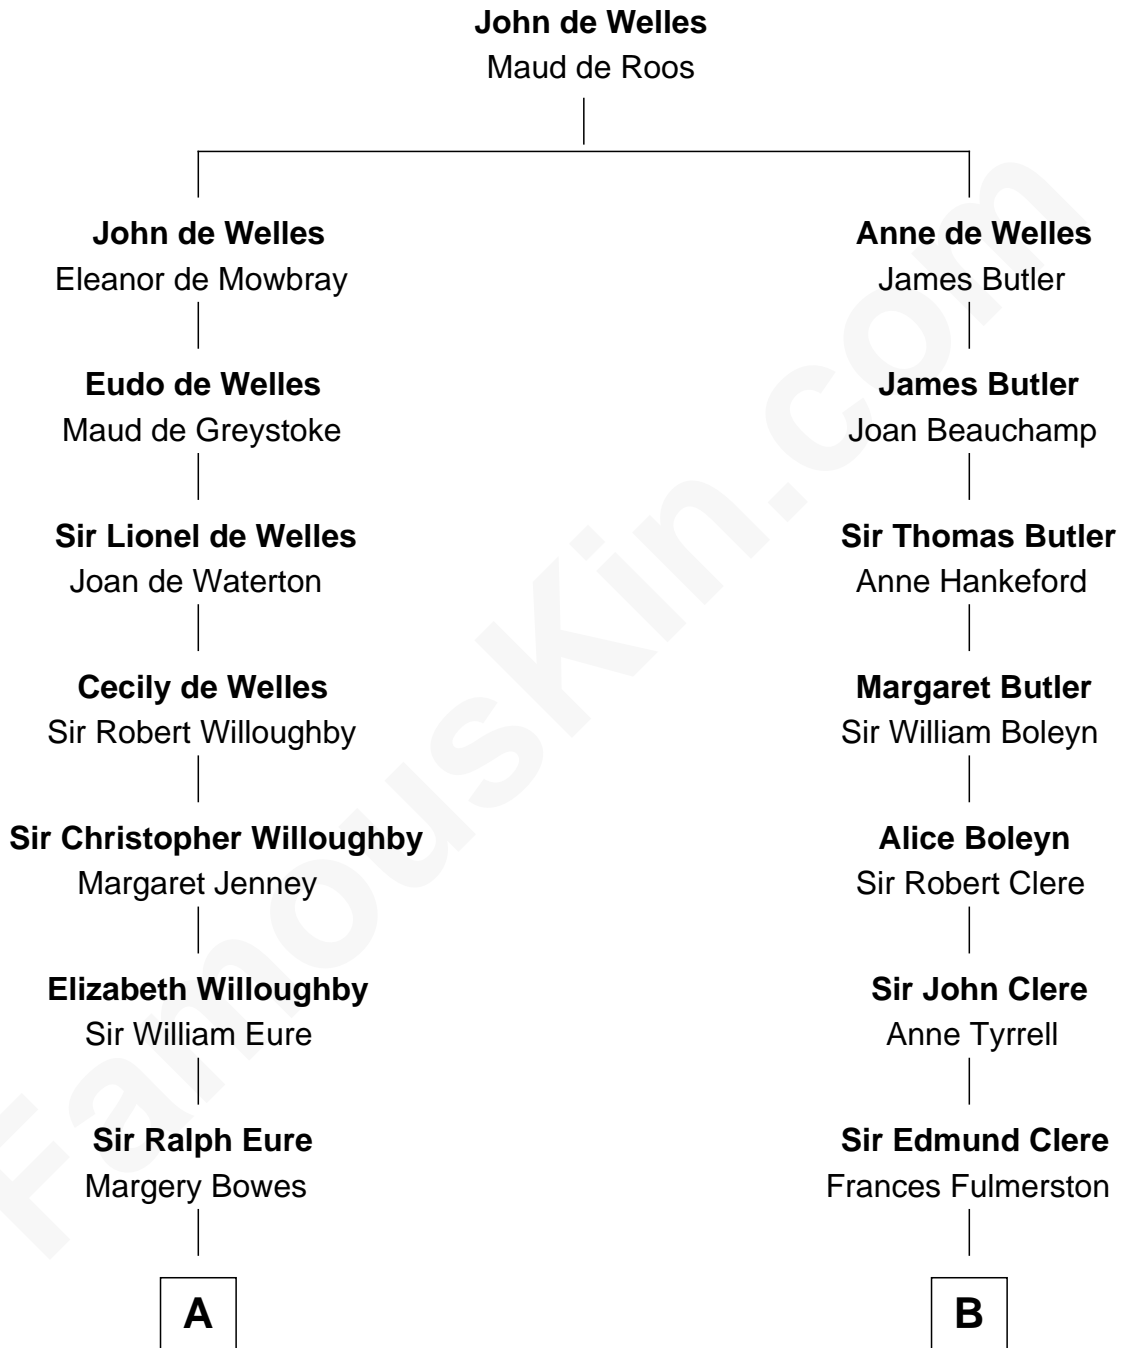

FamousKin.com
Relationship Chart of
William Howard Taft
27th U.S. President

17th cousin 4 times removed of
Sydney Biddle Barrows
Mayflower Madam

C

Helen Eva Ackley
William Gildersleeve Parke

Elizabeth Parke
Percy Ballantine

John Boyd Ballantine
Anne L. Crawford

Jeannette Ballantine
Donald Byers Barrows

Sydney Biddle Barrows
Mayflower Madam