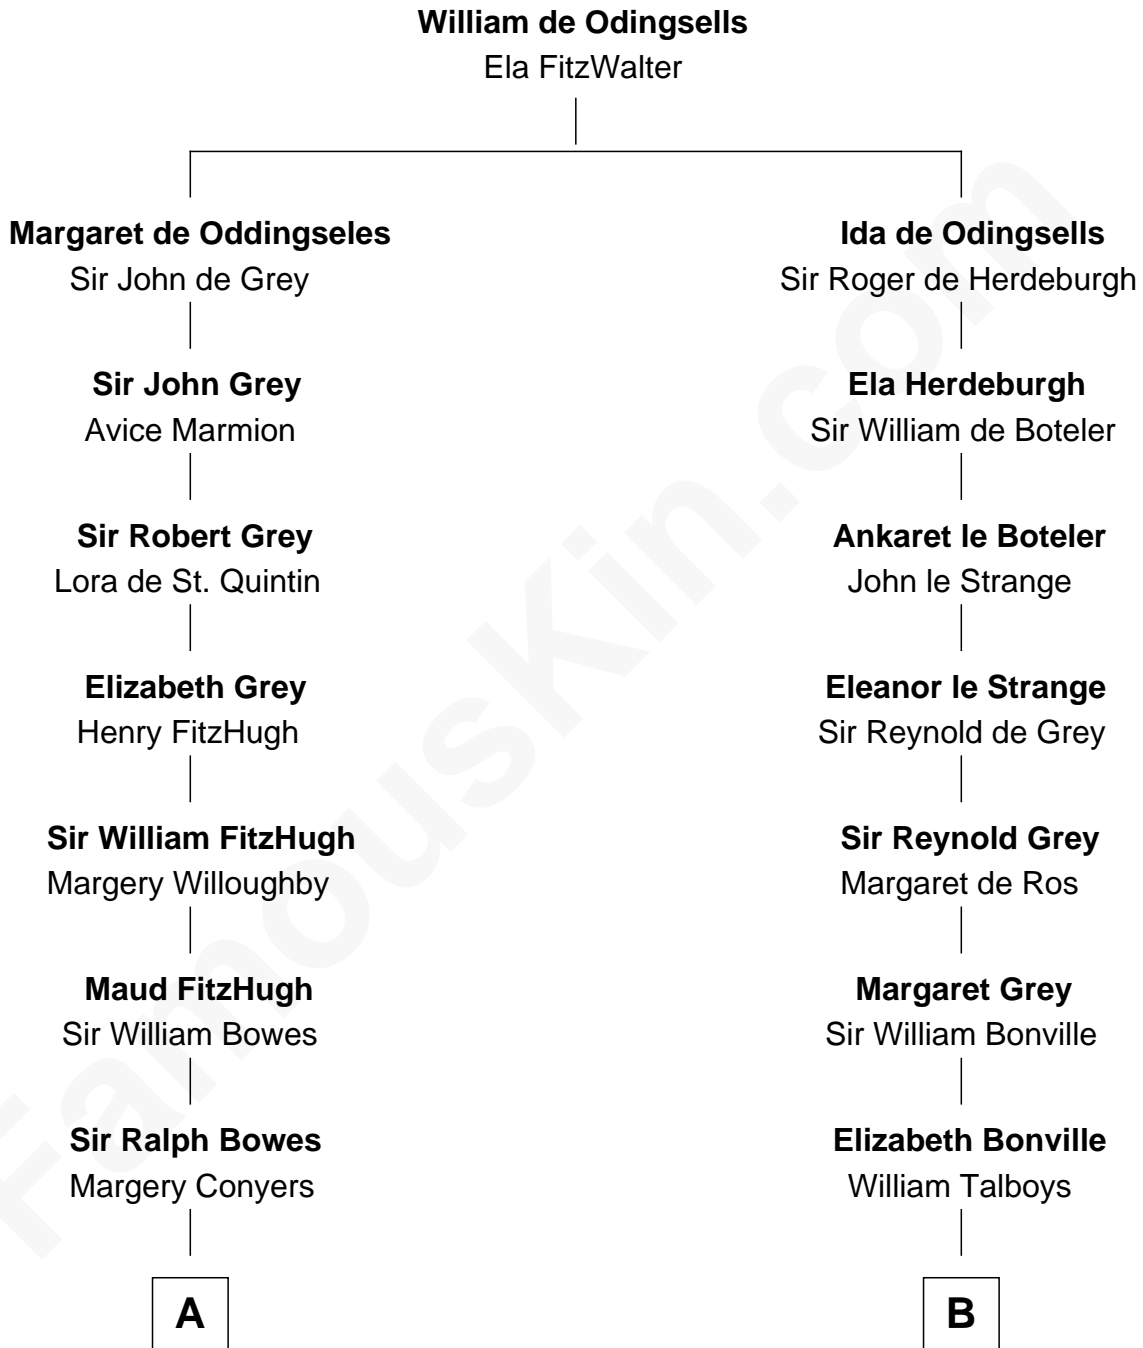

FamousKin.com
Relationship Chart of
William Howard Taft
27th U.S. President

16th cousin 3 times removed of

Thomas Nelson
Signer of the Declaration of Independence

C

—
Peter Rawson Taft

Sylvia Howard

—
Alphonso Taft

Louisa Maria Torrey

—
William Howard Taft

27th U.S. President

FamousKin.com