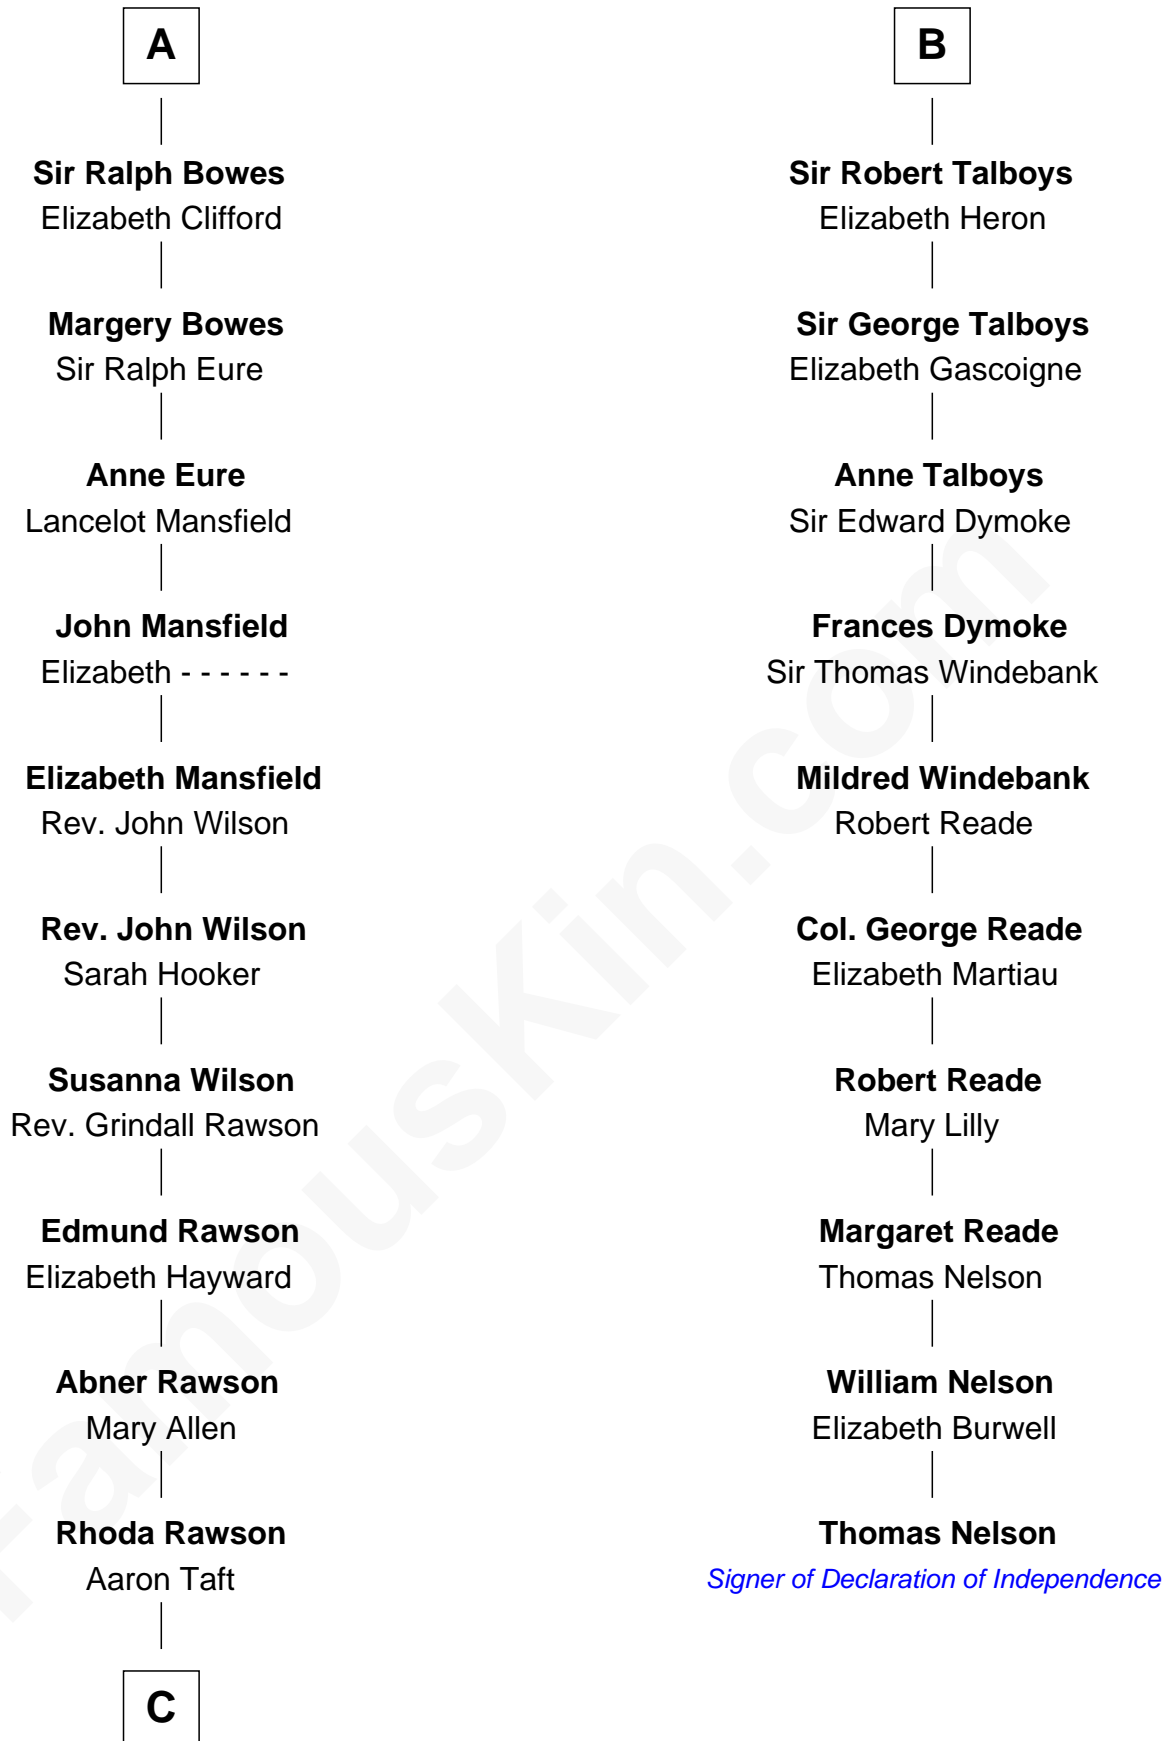

FamousKin.com
Relationship Chart of
William Howard Taft
27th U.S. President

16th cousin 3 times removed of

Thomas Nelson
Signer of the Declaration of Independence

C

—
Peter Rawson Taft

Sylvia Howard

—
Alphonso Taft

Louisa Maria Torrey

—
William Howard Taft

27th U.S. President

FamousKin.com