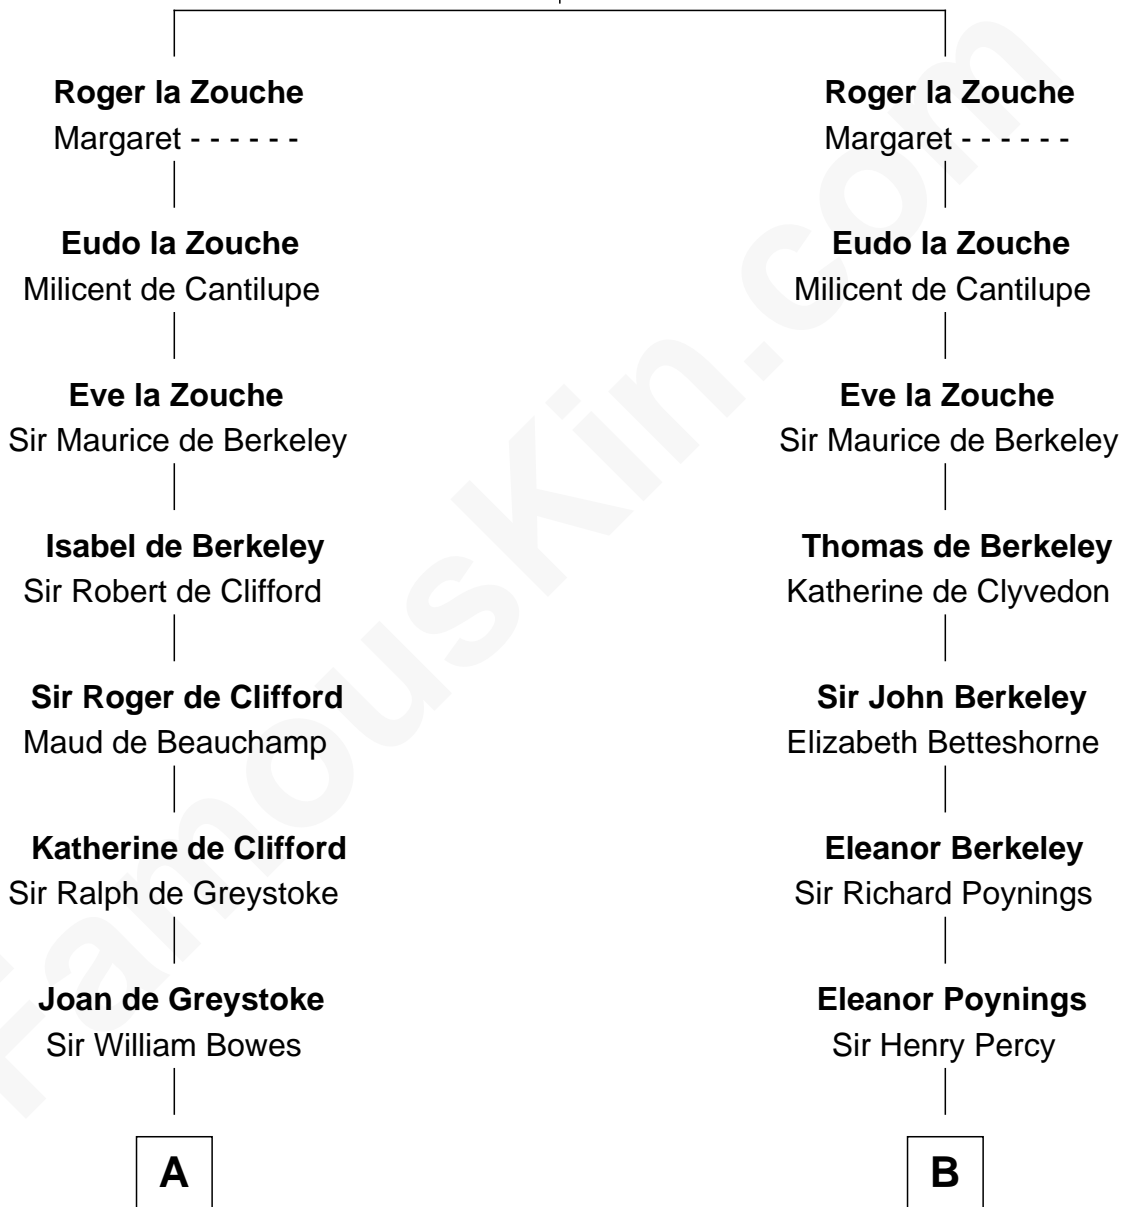

**FamousKin.com**  
**Relationship Chart of**  
**William Howard Taft**  
*27th U.S. President*

16th cousin 5 times removed of

**Thomas Nelson**  
*Signer of the Declaration of Independence*

**Alan la Zouche**  
 Alice de Belmeis

**C**

Abner Rawson

Mary Allen

Rhoda Rawson

Aaron Taft

Peter Rawson Taft

Sylvia Howard

Alphonso Taft

Louisa Maria Torrey

William Howard Taft

*27th U.S. President*

FamousKin.com