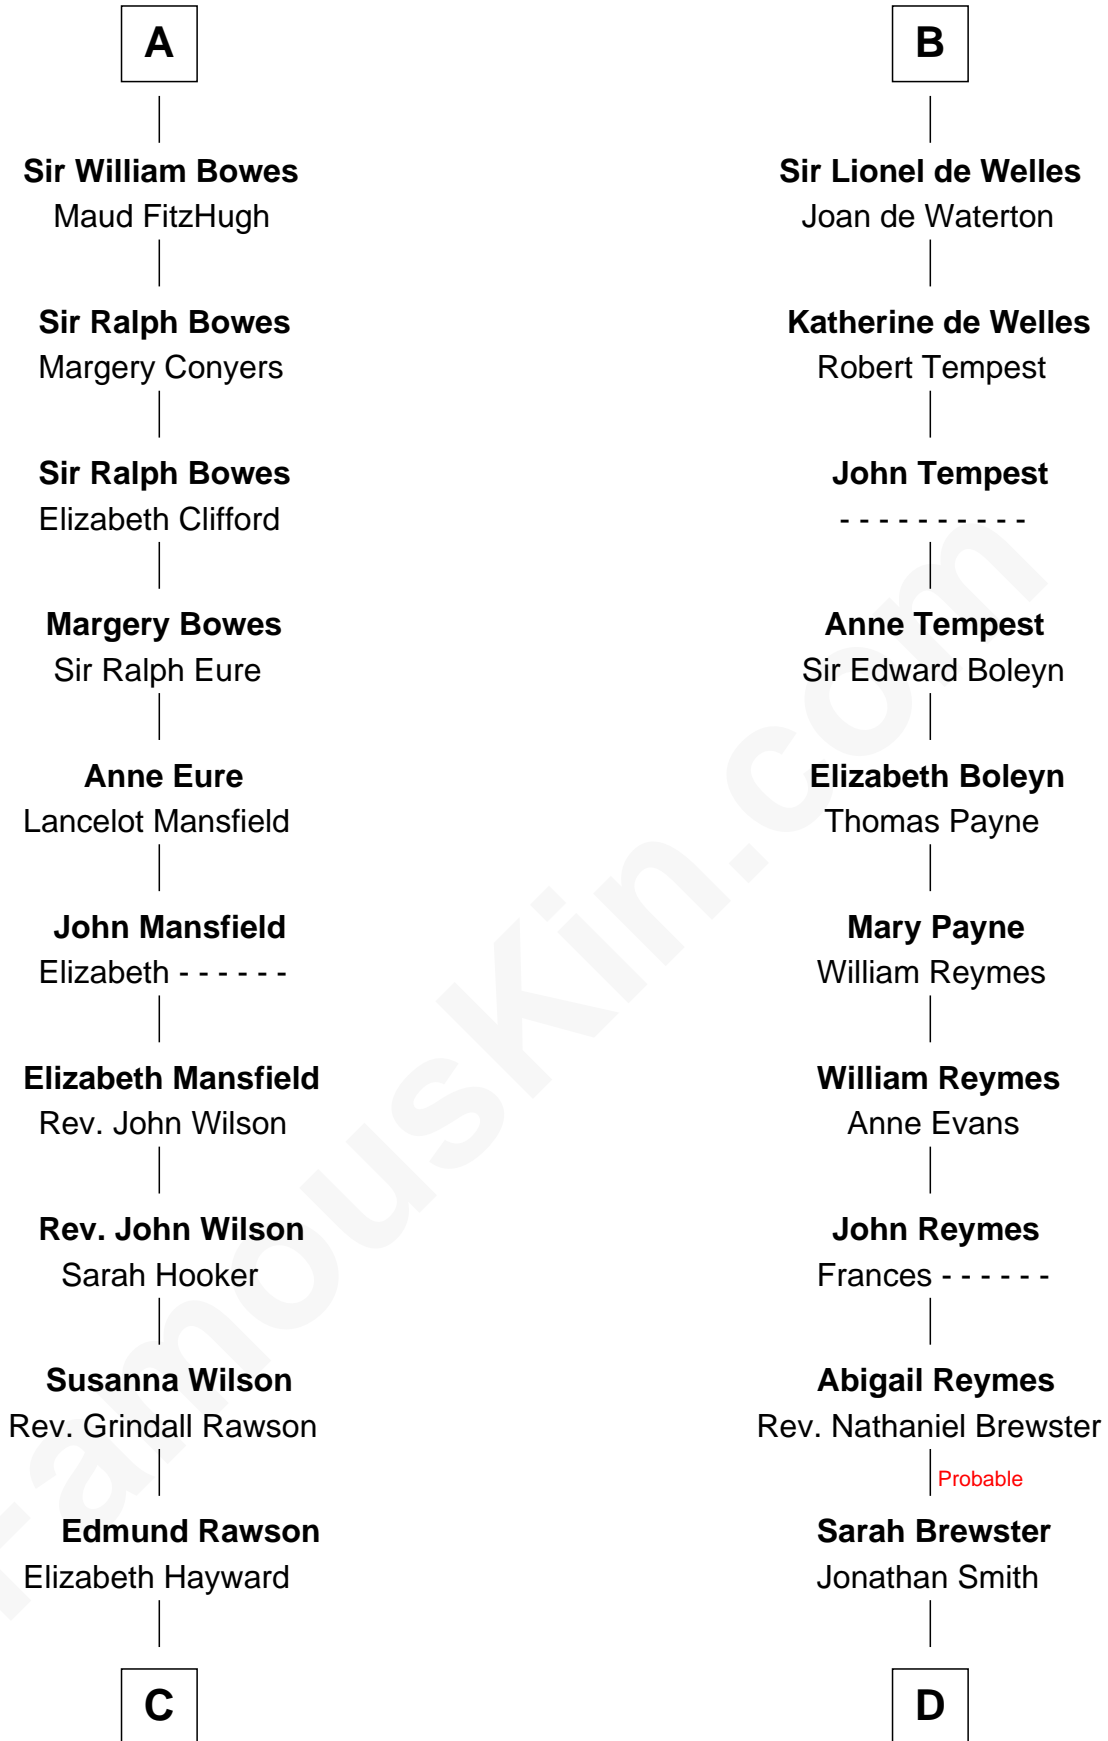

**FamousKin.com**  
**Relationship Chart of**  
**William Howard Taft**  
*27th U.S. President*

19th cousin 2 times removed of

**William Floyd**  
*Signer of the Declaration of Independence*

**C**

**Abner Rawson**

Mary Allen

**Rhoda Rawson**

Aaron Taft

**Peter Rawson Taft**

Sylvia Howard

**Alphonso Taft**

Louisa Maria Torrey

**William Howard Taft**

*27th U.S. President*

**D**

**Jonathan Smith**

Elizabeth Platt

**Tabitha Smith**

Nicholl Floyd

**William Floyd**

*Signer of Declaration of Independence*