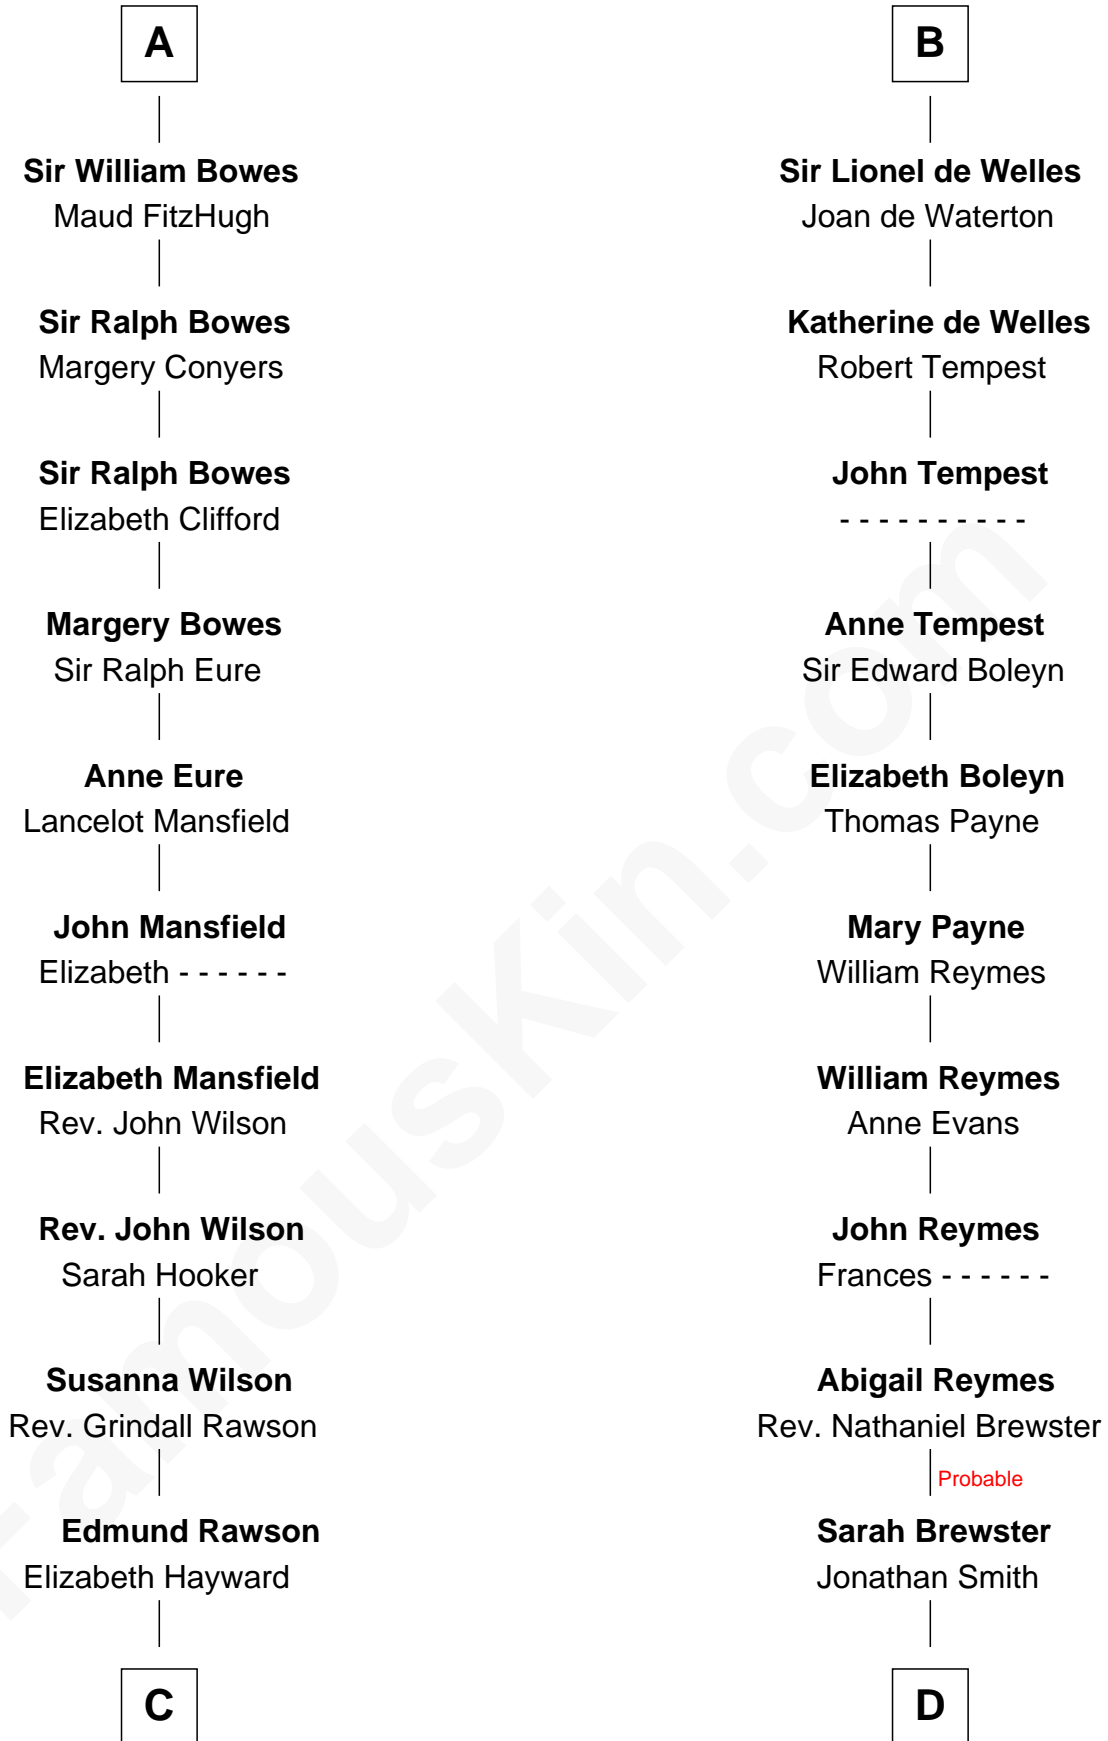

FamousKin.com
Relationship Chart of
William Howard Taft
27th U.S. President

19th cousin 2 times removed of

William Floyd
Signer of the Declaration of Independence

C

Abner Rawson

Mary Allen

Rhoda Rawson

Aaron Taft

Peter Rawson Taft

Sylvia Howard

Alphonso Taft

Louisa Maria Torrey

William Howard Taft

27th U.S. President

D

Jonathan Smith