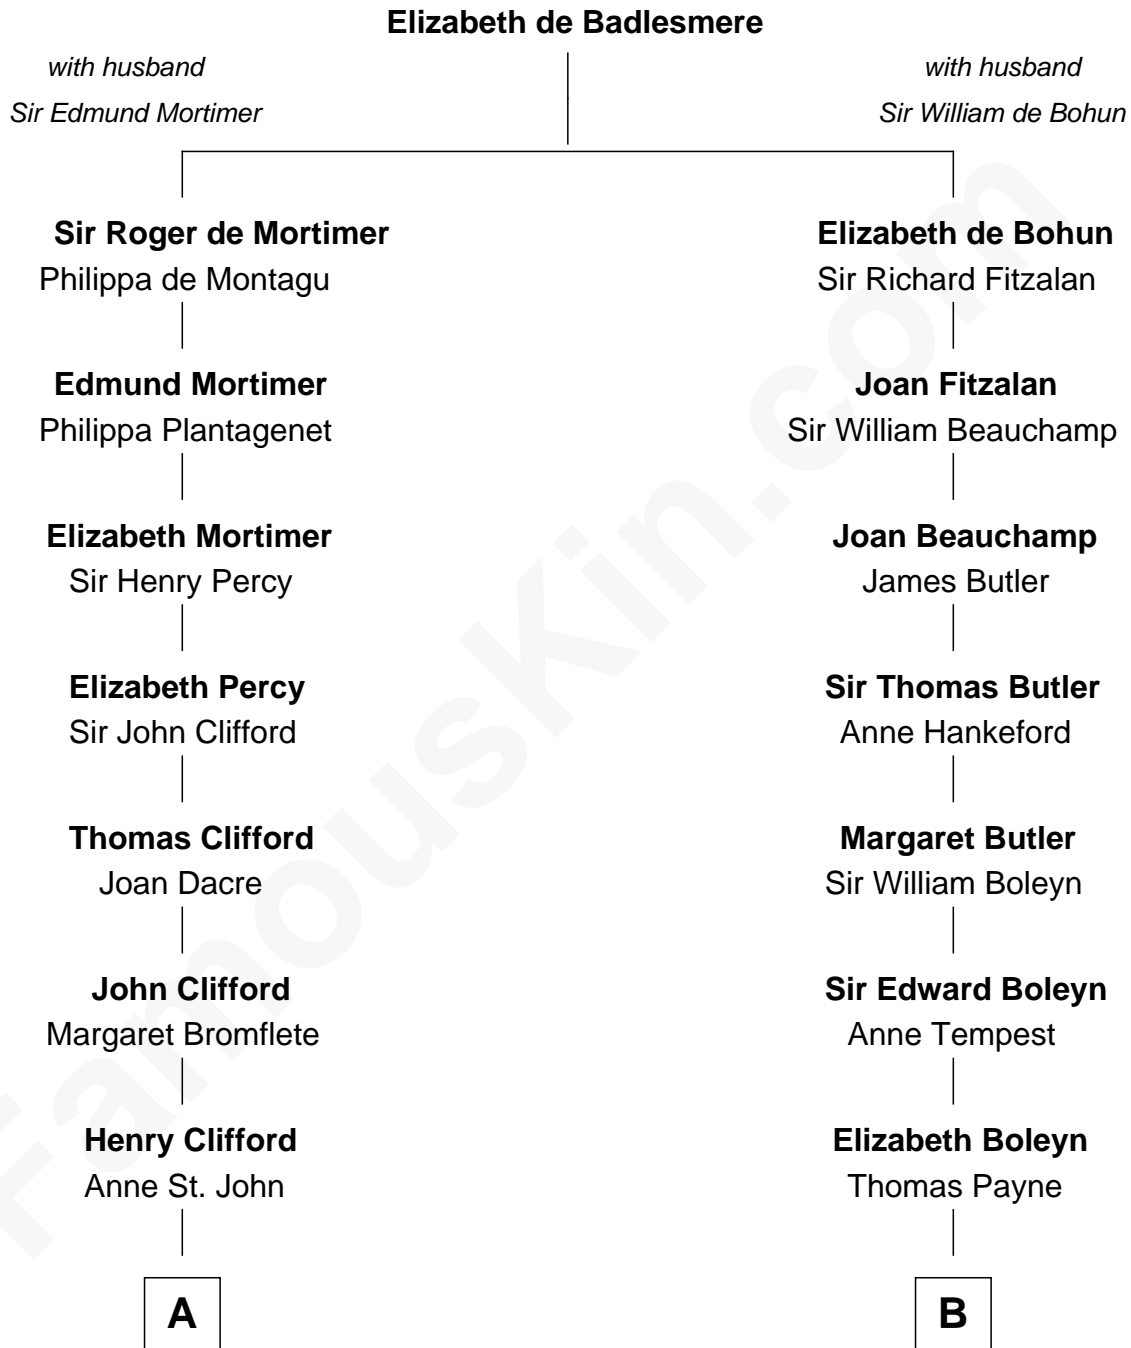

FamousKin.com
Relationship Chart of
William Howard Taft
27th U.S. President

14th cousin 5 times removed of

William Floyd
Signer of the Declaration of Independence

C

—
Peter Rawson Taft

Sylvia Howard

—
Alphonso Taft

Louisa Maria Torrey

—
William Howard Taft

27th U.S. President

FamousKin.com