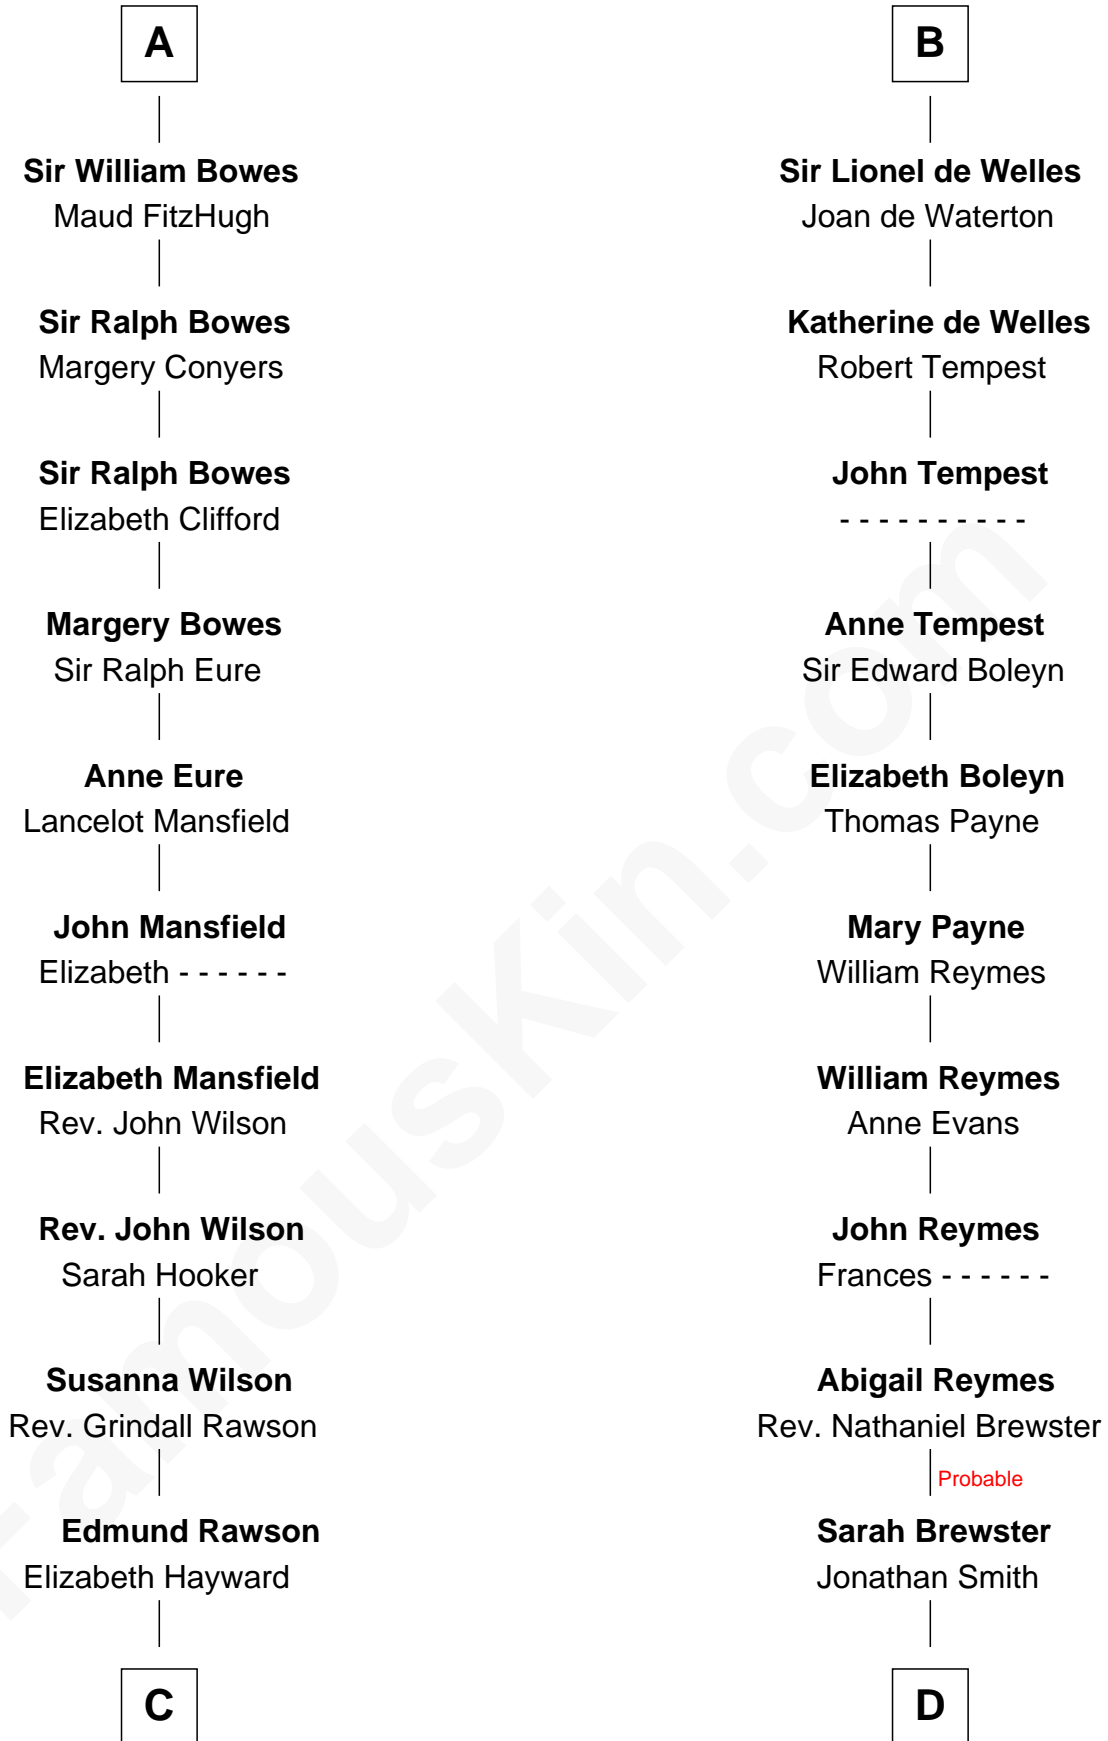

**FamousKin.com**  
**Relationship Chart of**  
**William Howard Taft**  
*27th U.S. President*

**19th cousin 2 times removed of**

**William Floyd**  
*Signer of the Declaration of Independence*

**C**

**Abner Rawson**

Mary Allen

**Rhoda Rawson**

Aaron Taft

**Peter Rawson Taft**

Sylvia Howard

**Alphonso Taft**

Louisa Maria Torrey

**William Howard Taft**

*27th U.S. President*

**D**

**Jonathan Smith**

Elizabeth Platt

**Tabitha Smith**

Nicholl Floyd

**William Floyd**

*Signer of Declaration of Independence*