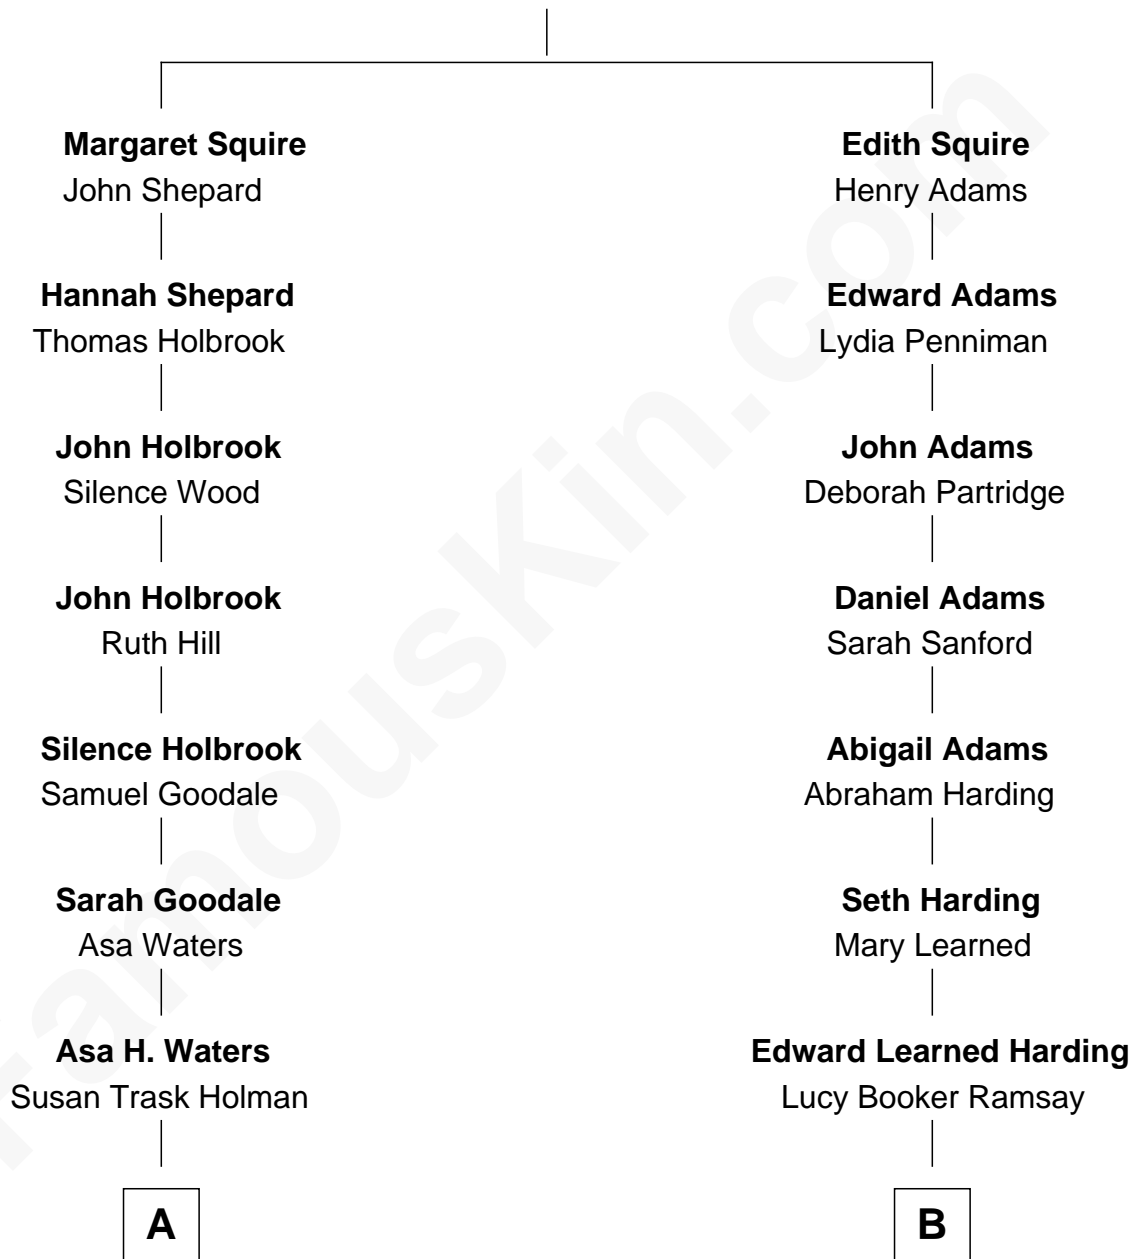

**FamousKin.com**  
**Relationship Chart of**  
**William Howard Taft**  
*27th U.S. President*

9th cousin 1 time removed of  
**King Leka I**  
*King of the Albanians*

**Henry Squire**  
 -----

**A**

**Susan Holman Waters**  
Samuel Davenport Torrey

**Louisa Maria Torrey**  
Alphonso Taft

**William Howard Taft**  
*27th U.S. President*

**B**

**Mary Virginia Ramsay Harding**  
John Henry Steuart

**Gladys Virginia Steuart**  
Gyula Apponyi de Nagy Appony

**Géraldine Apponyi de Nagy Appony**  
Zog I, King of Albania

**King Leka I**  
*King of the Albanians*