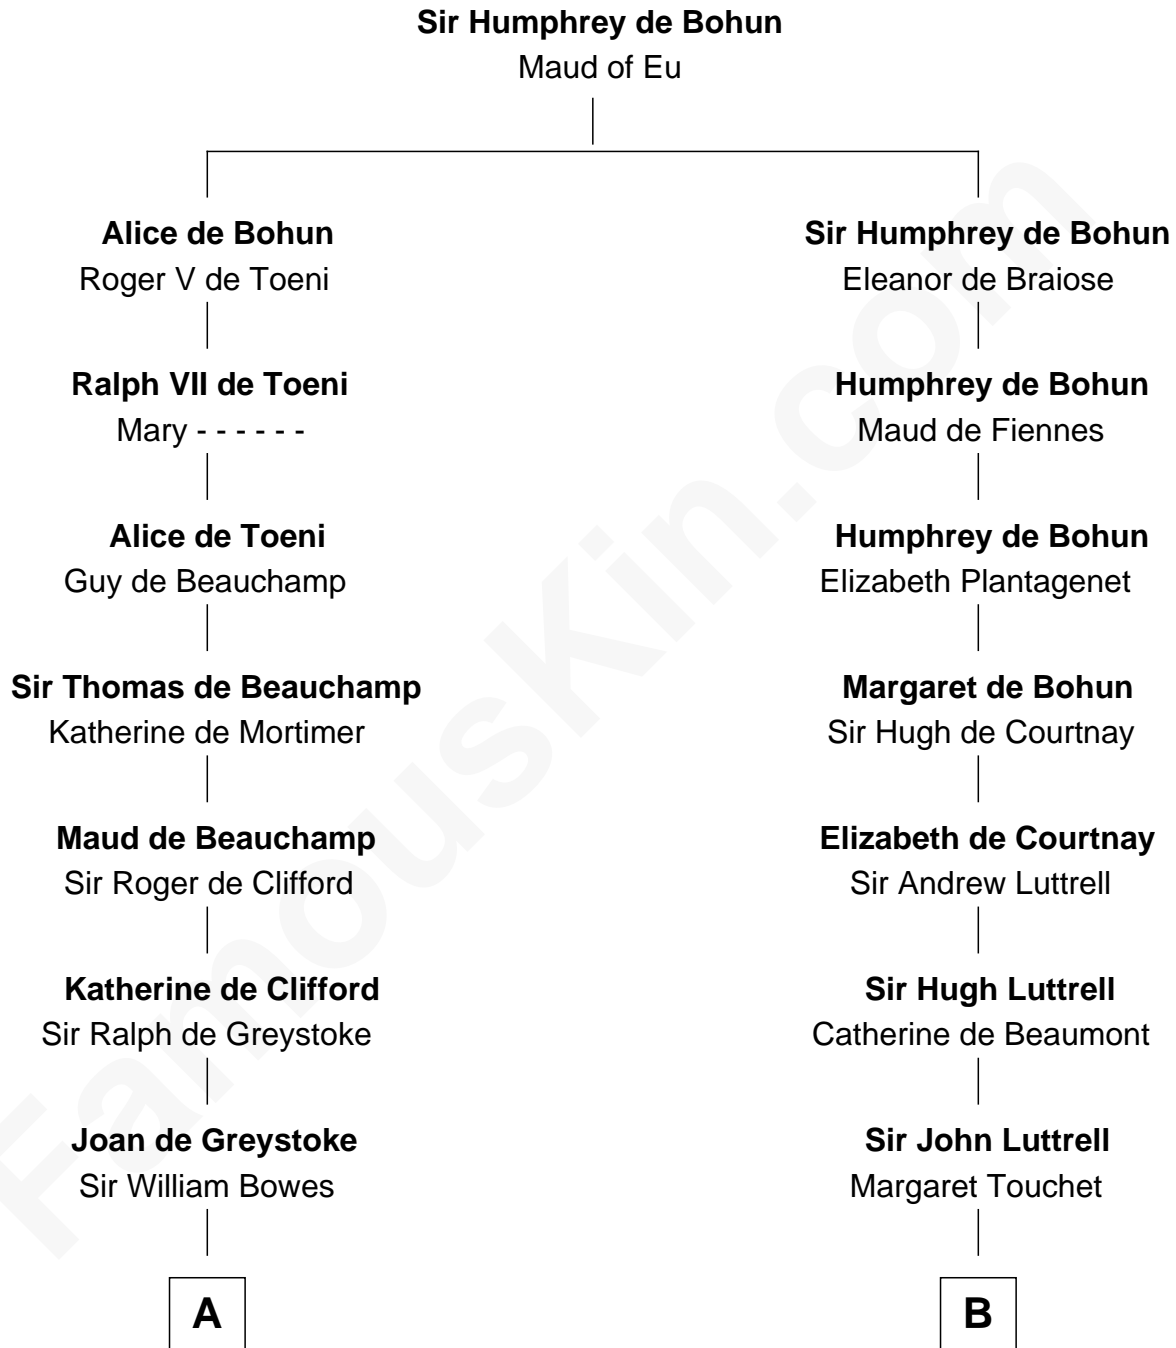

FamousKin.com
Relationship Chart of
William Howard Taft
27th U.S. President

17th cousin 4 times removed of

General William Whipple
Signer of the Declaration of Independence

C

Abner Rawson

Mary Allen

Rhoda Rawson

Aaron Taft

Peter Rawson Taft

Sylvia Howard

Alphonso Taft

Louisa Maria Torrey

William Howard Taft

27th U.S. President

FamousKin.com