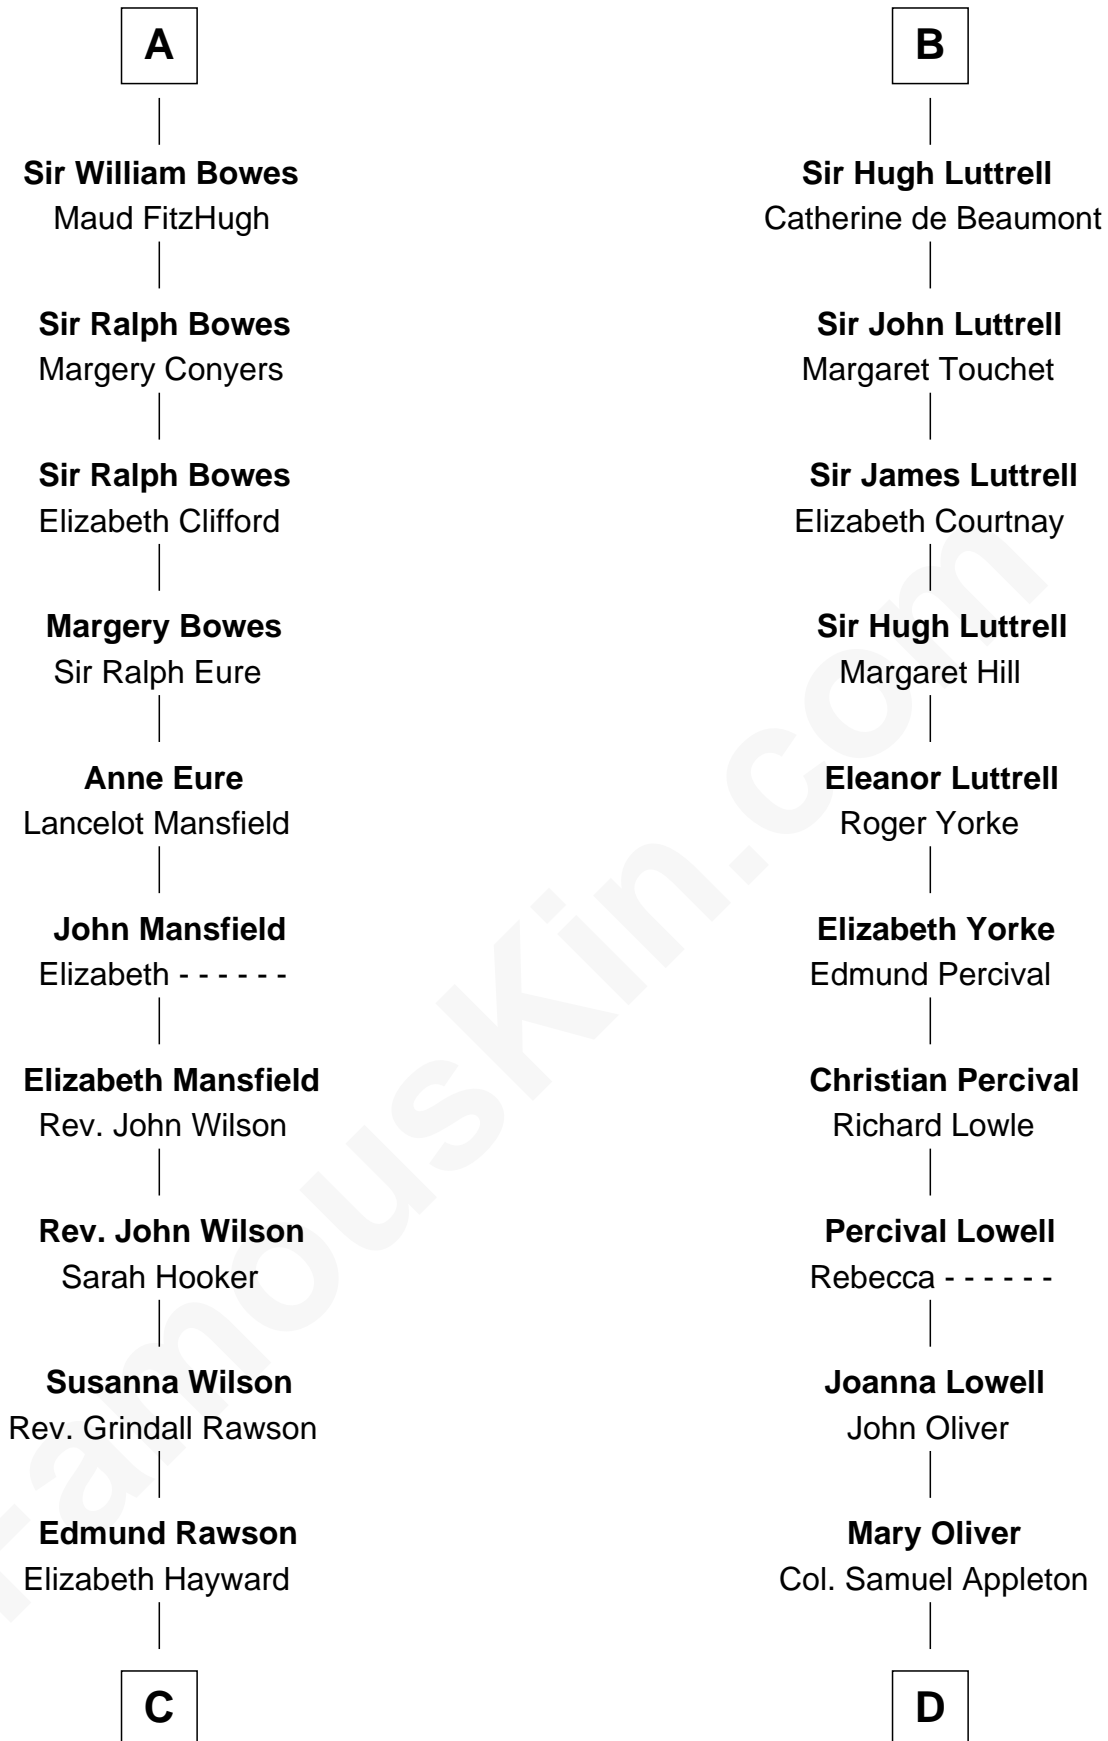

FamousKin.com
Relationship Chart of
William Howard Taft
27th U.S. President

19th cousin 2 times removed of
General William Whipple
Signer of the Declaration of Independence

C

Abner Rawson

Mary Allen

Rhoda Rawson

Aaron Taft

Peter Rawson Taft

Sylvia Howard

Alphonso Taft

Louisa Maria Torrey

William Howard Taft

27th U.S. President

D