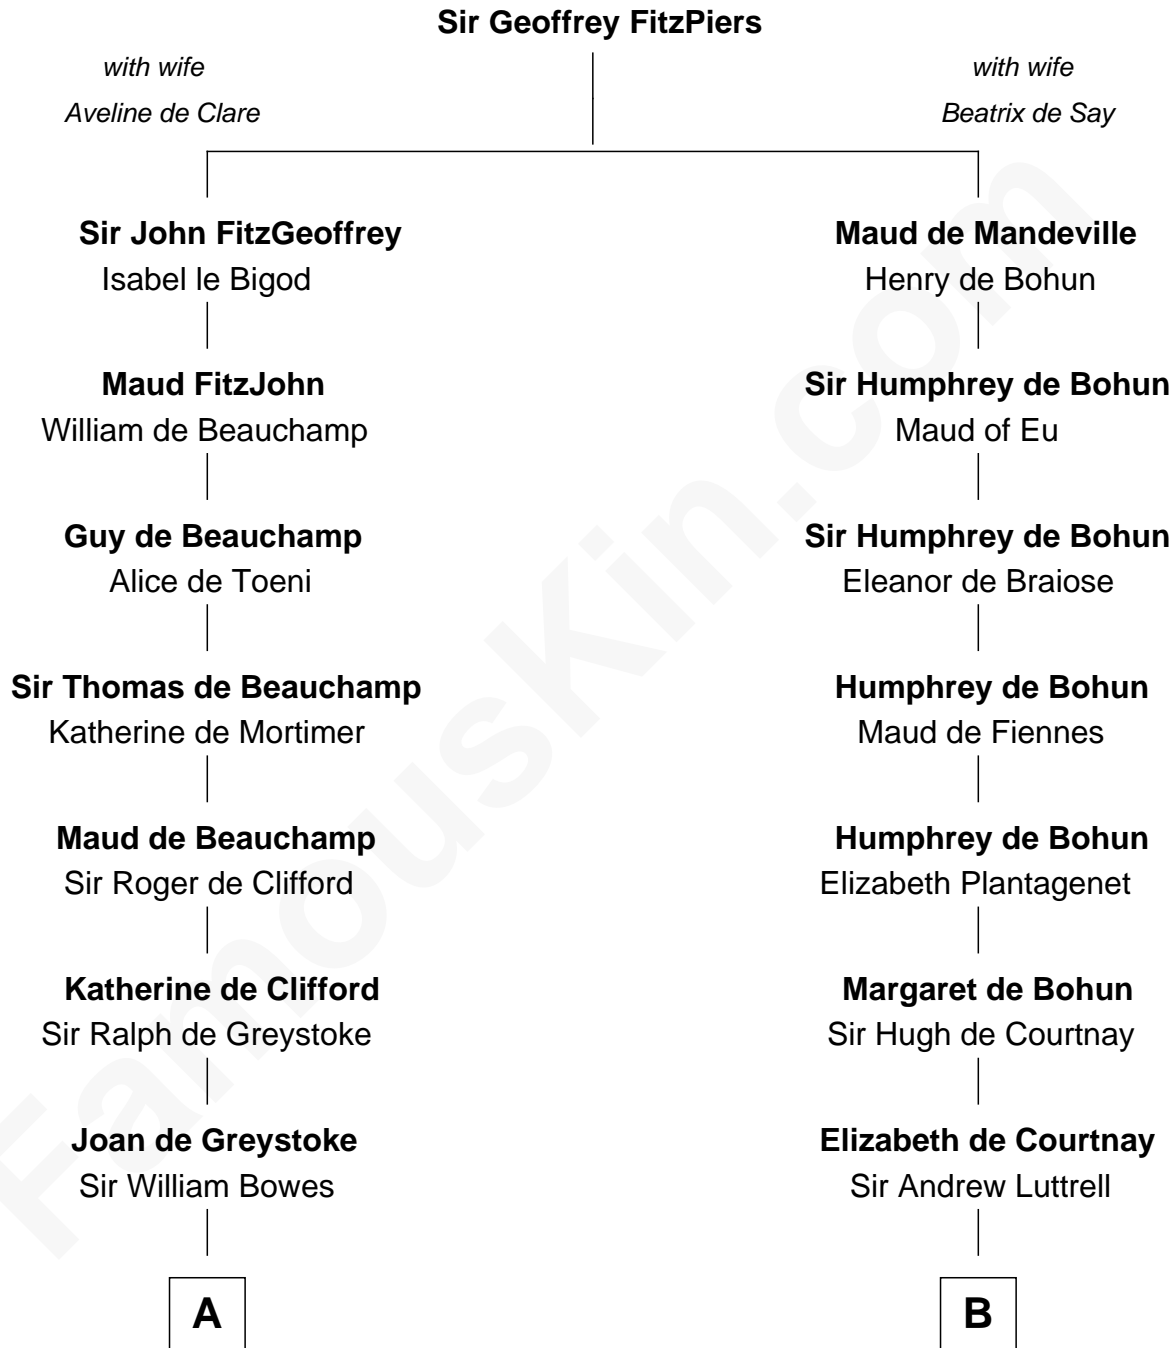

FamousKin.com
Relationship Chart of
William Howard Taft
27th U.S. President

19th cousin 2 times removed of
General William Whipple
Signer of the Declaration of Independence

C

Abner Rawson

Mary Allen

Rhoda Rawson

Aaron Taft

Peter Rawson Taft

Sylvia Howard

Alphonso Taft

Louisa Maria Torrey

William Howard Taft

27th U.S. President

D