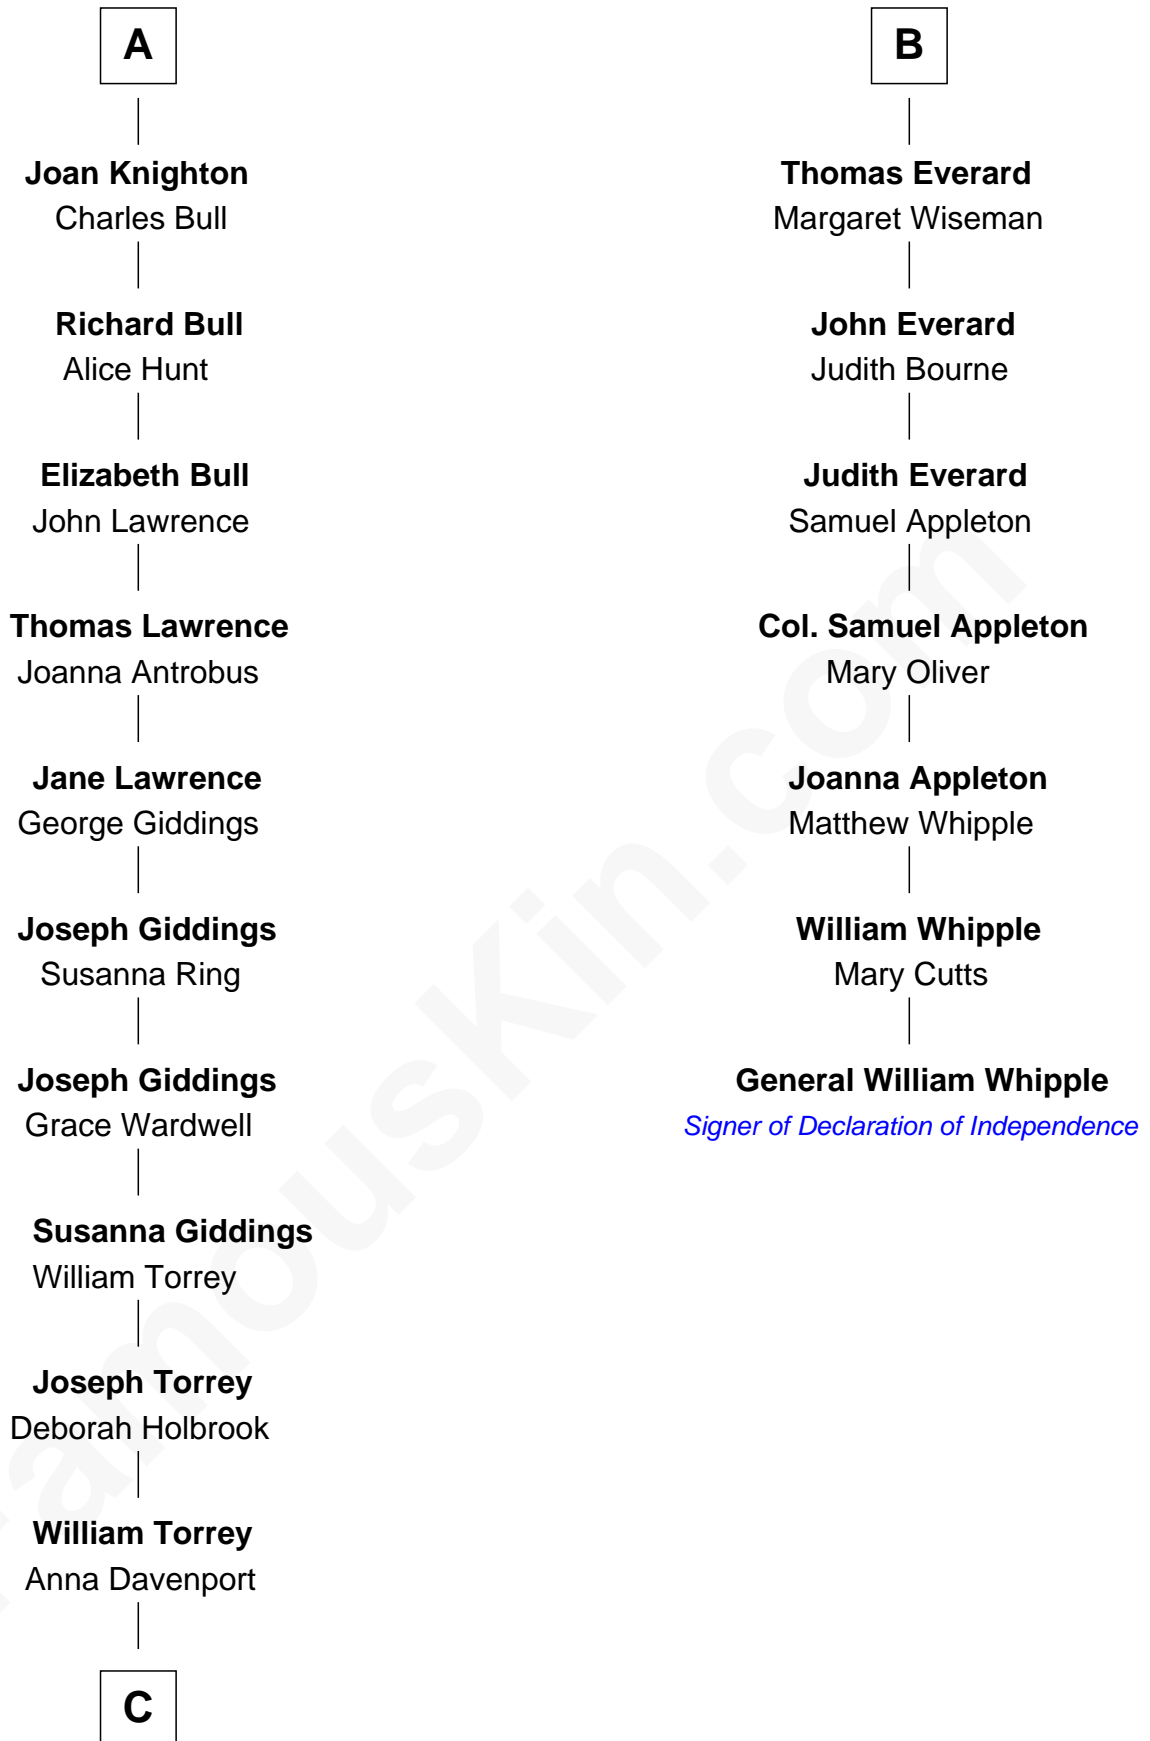

FamousKin.com
Relationship Chart of
William Howard Taft
27th U.S. President

13th cousin 6 times removed of
General William Whipple
Signer of the Declaration of Independence

C

—
Samuel Davenport Torrey

Susan Holman Waters

—
Louisa Maria Torrey

Alphonso Taft

—
William Howard Taft

27th U.S. President

FamousKin.com