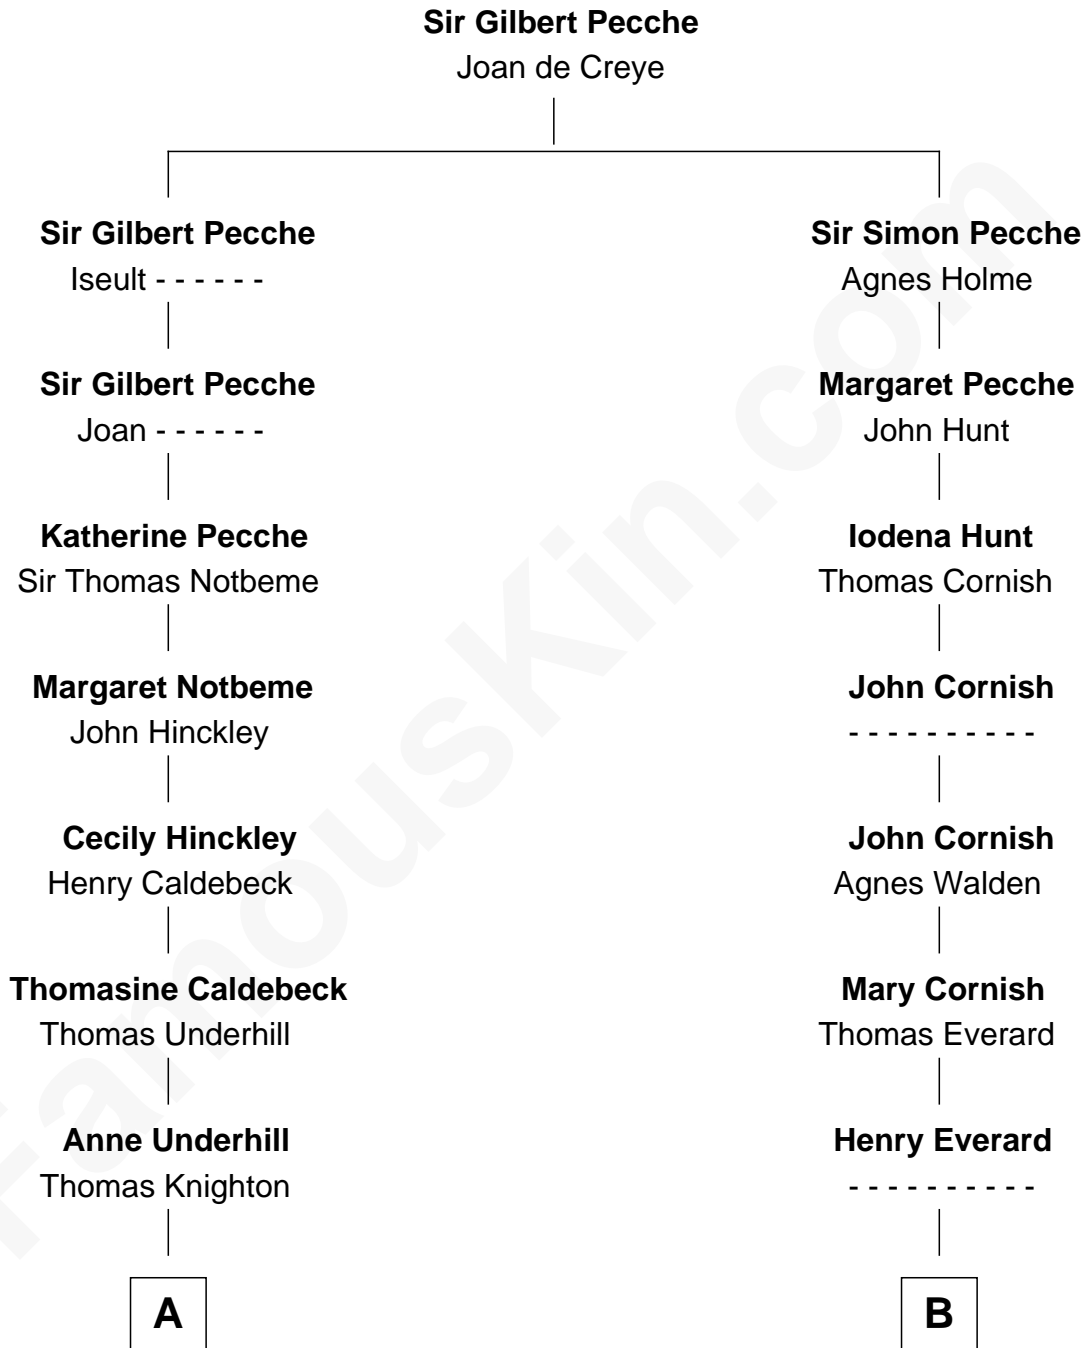

FamousKin.com
Relationship Chart of
William Howard Taft
27th U.S. President

13th cousin 6 times removed of
General William Whipple
Signer of the Declaration of Independence

C

—
Samuel Davenport Torrey

Susan Holman Waters

—
Louisa Maria Torrey

Alphonso Taft

—
William Howard Taft

27th U.S. President

FamousKin.com