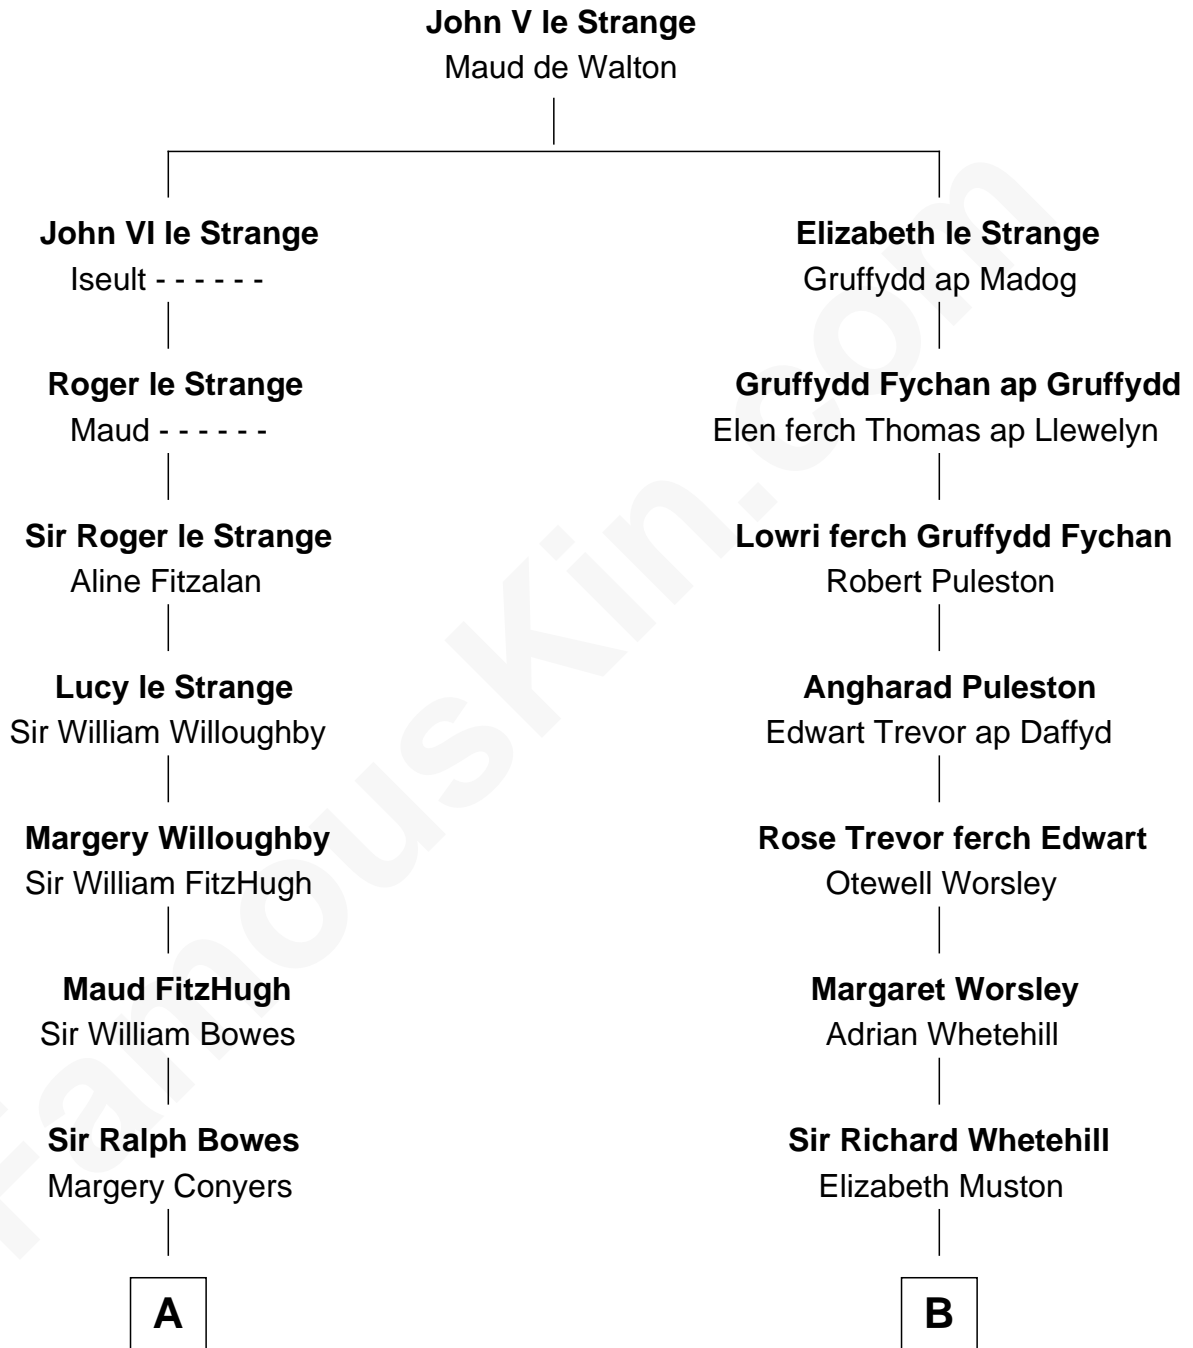

FamousKin.com
Relationship Chart of
William Howard Taft
27th U.S. President

13th cousin 6 times removed of

General William Whipple
Signer of the Declaration of Independence

C

—
Peter Rawson Taft

Sylvia Howard

—
Alphonso Taft

Louisa Maria Torrey

—
William Howard Taft

27th U.S. President

FamousKin.com