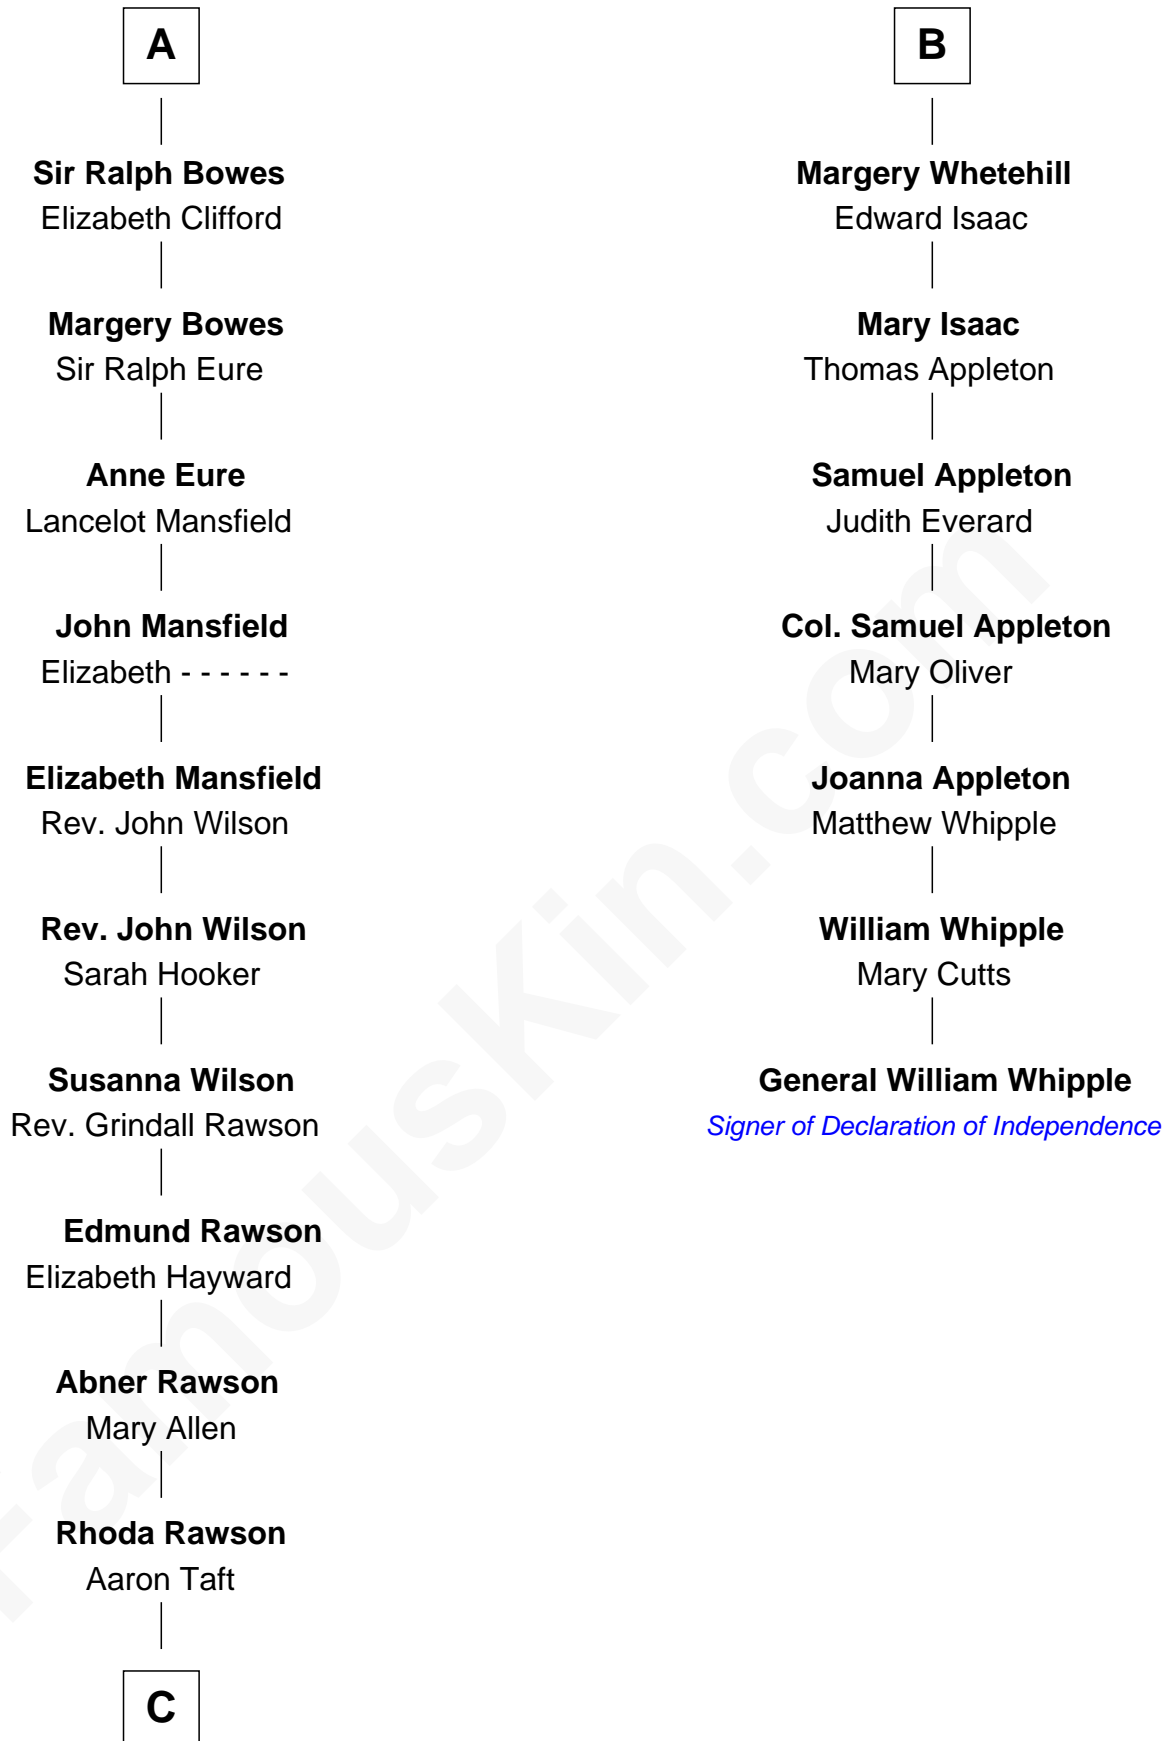

FamousKin.com
Relationship Chart of
William Howard Taft
27th U.S. President

13th cousin 6 times removed of

General William Whipple
Signer of the Declaration of Independence

C

—
Peter Rawson Taft

Sylvia Howard

—
Alphonso Taft

Louisa Maria Torrey

—
William Howard Taft

27th U.S. President

FamousKin.com