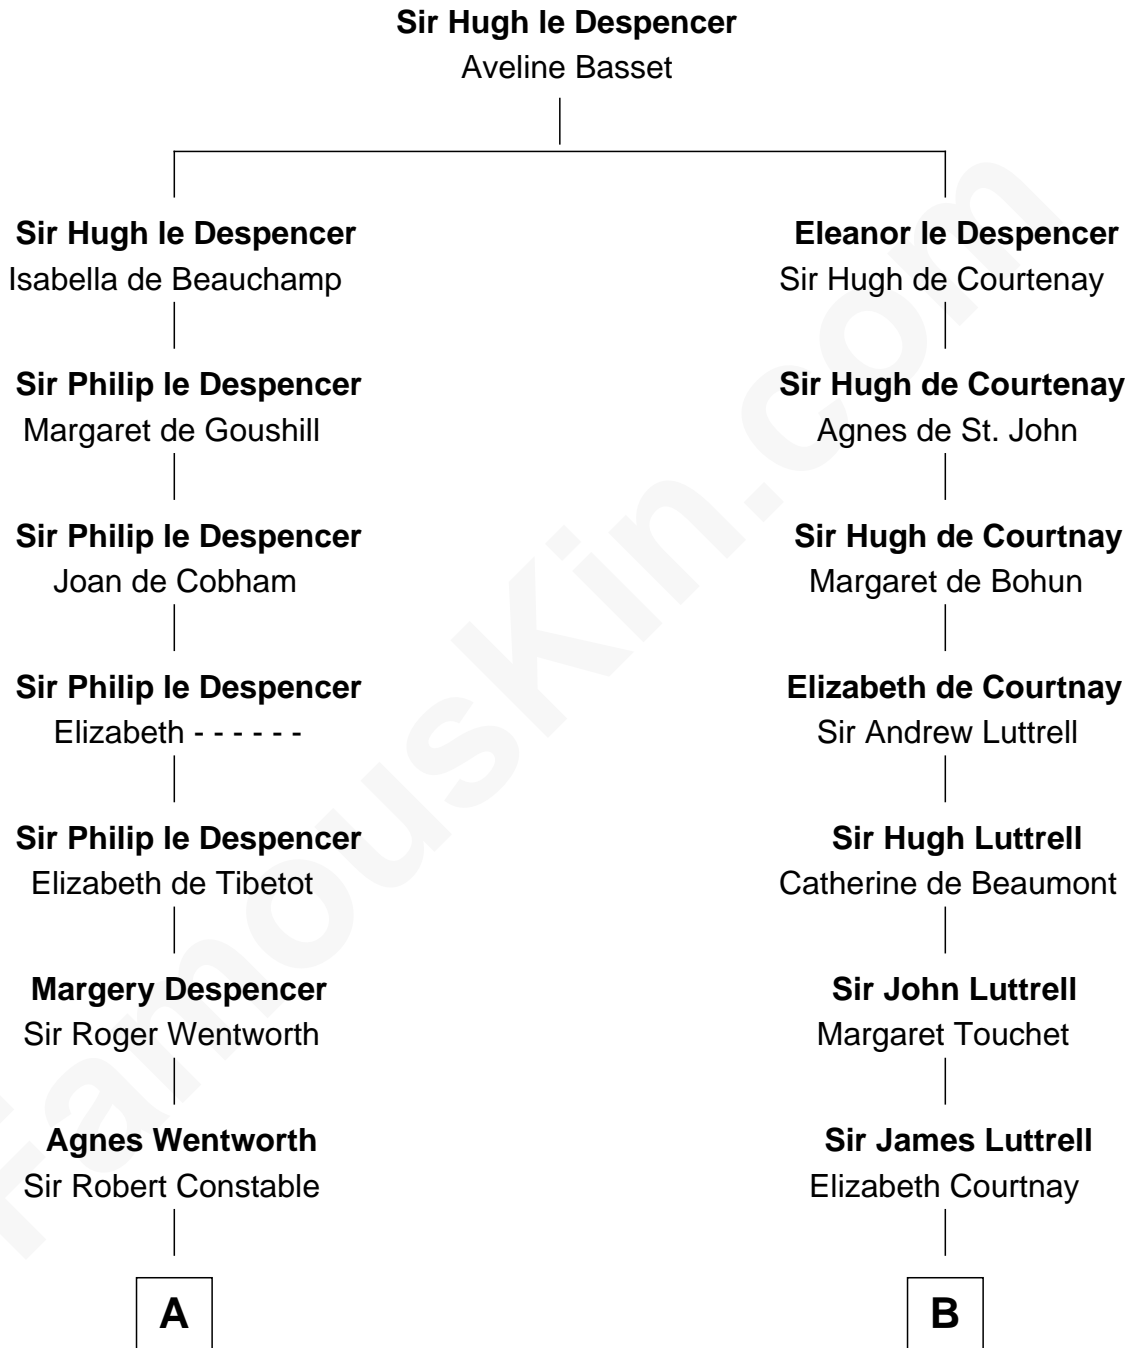

**FamousKin.com**  
**Relationship Chart of**  
**William Howard Taft**  
*27th U.S. President*

**16th cousin 5 times removed of**  
**General William Whipple**  
*Signer of the Declaration of Independence*

**C**

Abner Rawson

Mary Allen

Rhoda Rawson

Aaron Taft

Peter Rawson Taft

Sylvia Howard

Alphonso Taft

Louisa Maria Torrey

William Howard Taft

*27th U.S. President*

FamousKin.com