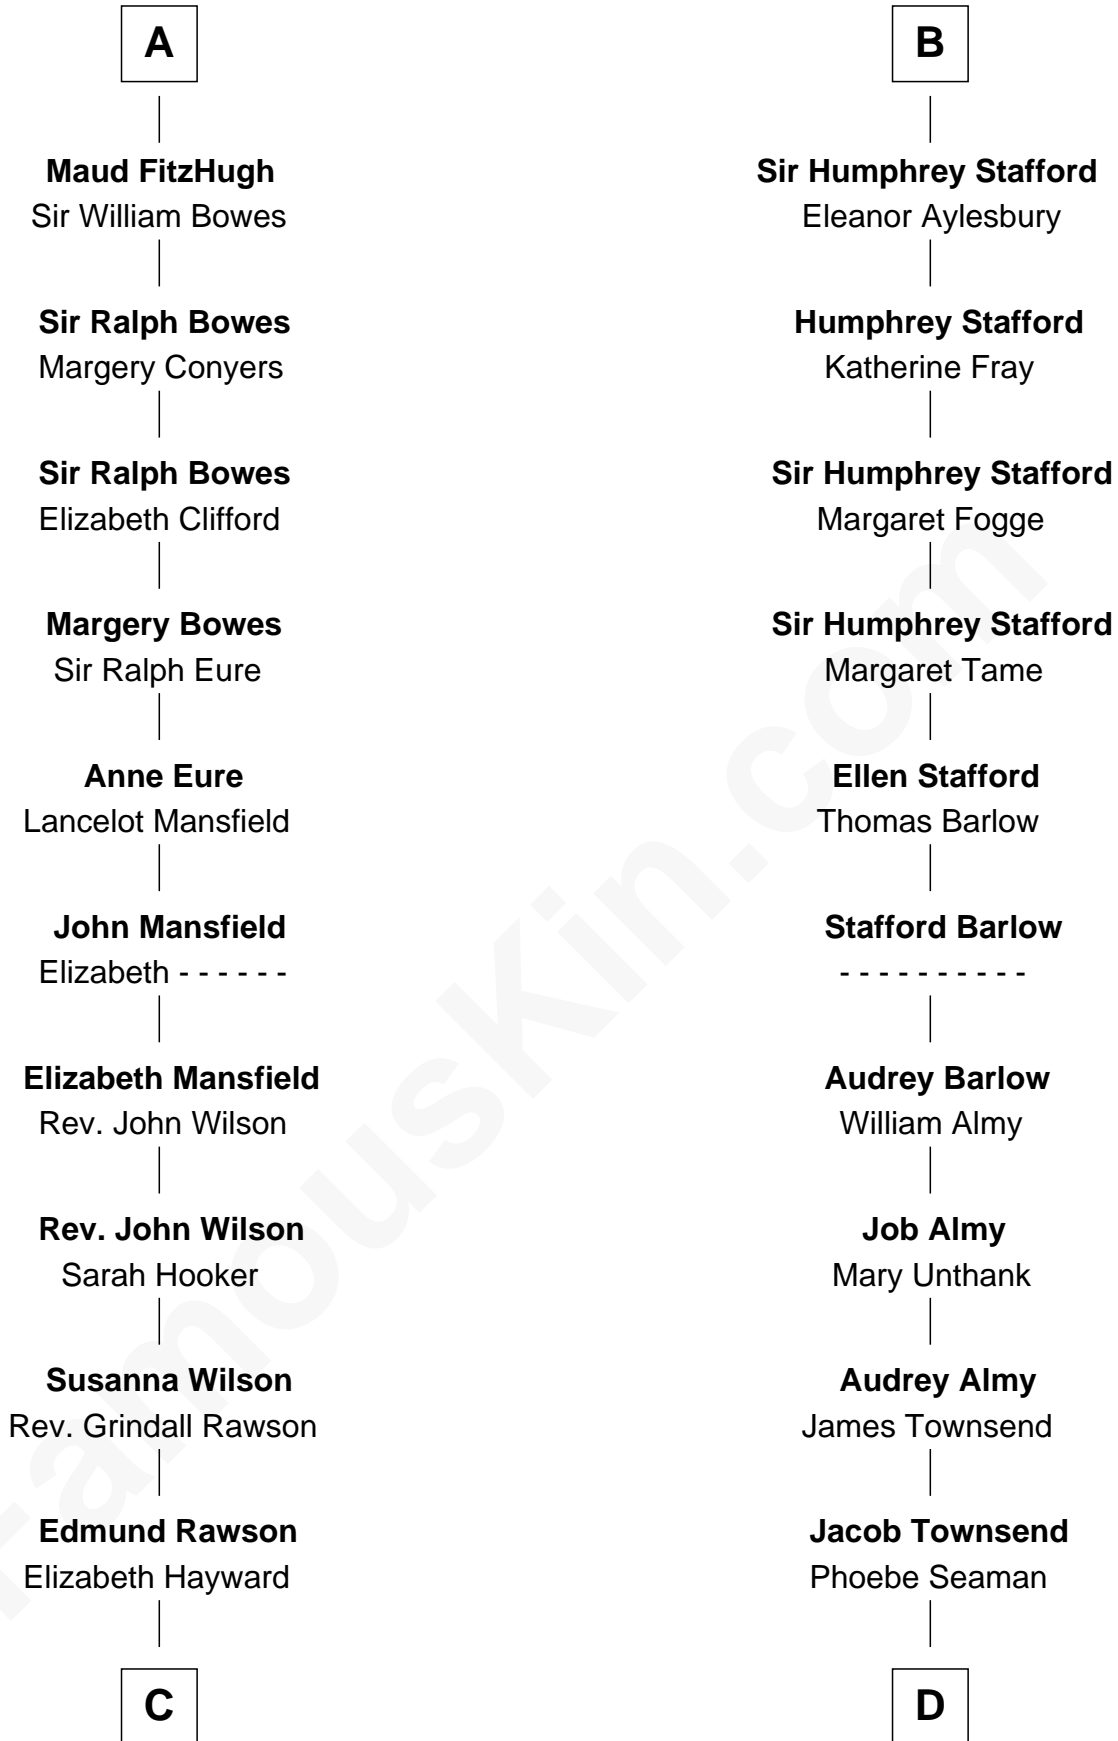

FamousKin.com
Relationship Chart of
William Howard Taft
27th U.S. President

18th cousin 3 times removed of

Robert Townsend

Member of the Culper Spy Ring during the American Revolution

Sir Roger de Somery
 Nichole d'Aubenev

C

Abner Rawson

Mary Allen

Rhoda Rawson

Aaron Taft

Peter Rawson Taft

Sylvia Howard

Alphonso Taft

Louisa Maria Torrey

William Howard Taft

27th U.S. President

D

Samuel Townsend

Sarah Stoddard

Robert Townsend

Spy known as "Culper Jr."