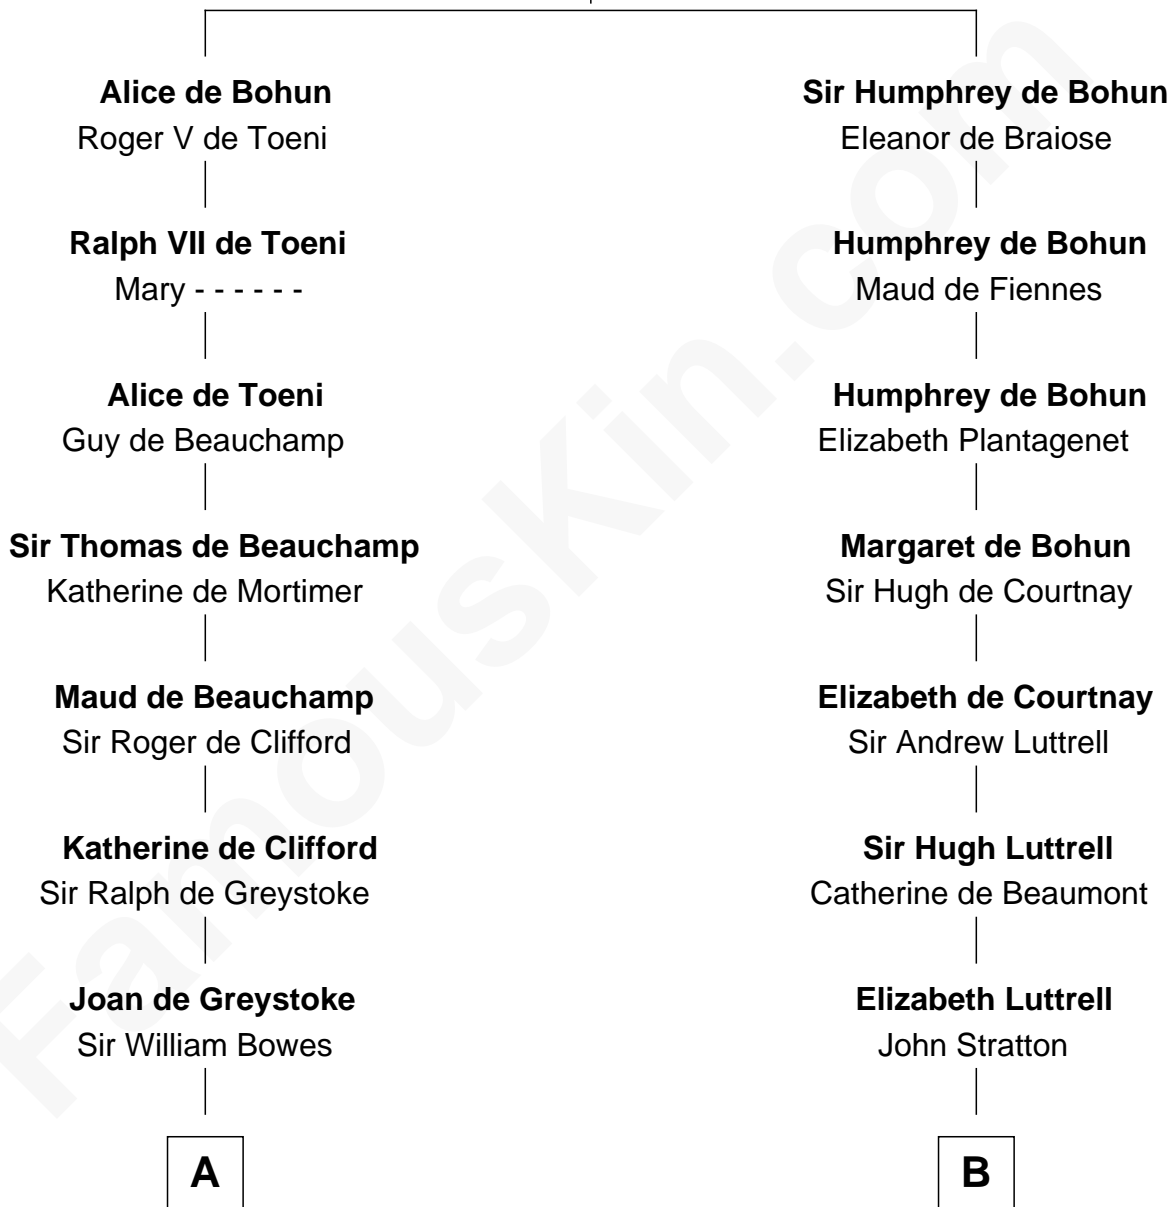

**FamousKin.com**  
**Relationship Chart of**  
**William Howard Taft**  
*27th U.S. President*

16th cousin 5 times removed of

**Caleb Brewster**

*Member of the Culper Spy Ring during the American Revolution*

**Sir Humphrey de Bohun**  
Maud of Eu

**C**

Abner Rawson

Mary Allen

Rhoda Rawson

Aaron Taft

Peter Rawson Taft

Sylvia Howard

Alphonso Taft

Louisa Maria Torrey

William Howard Taft

*27th U.S. President*

FamousKin.com