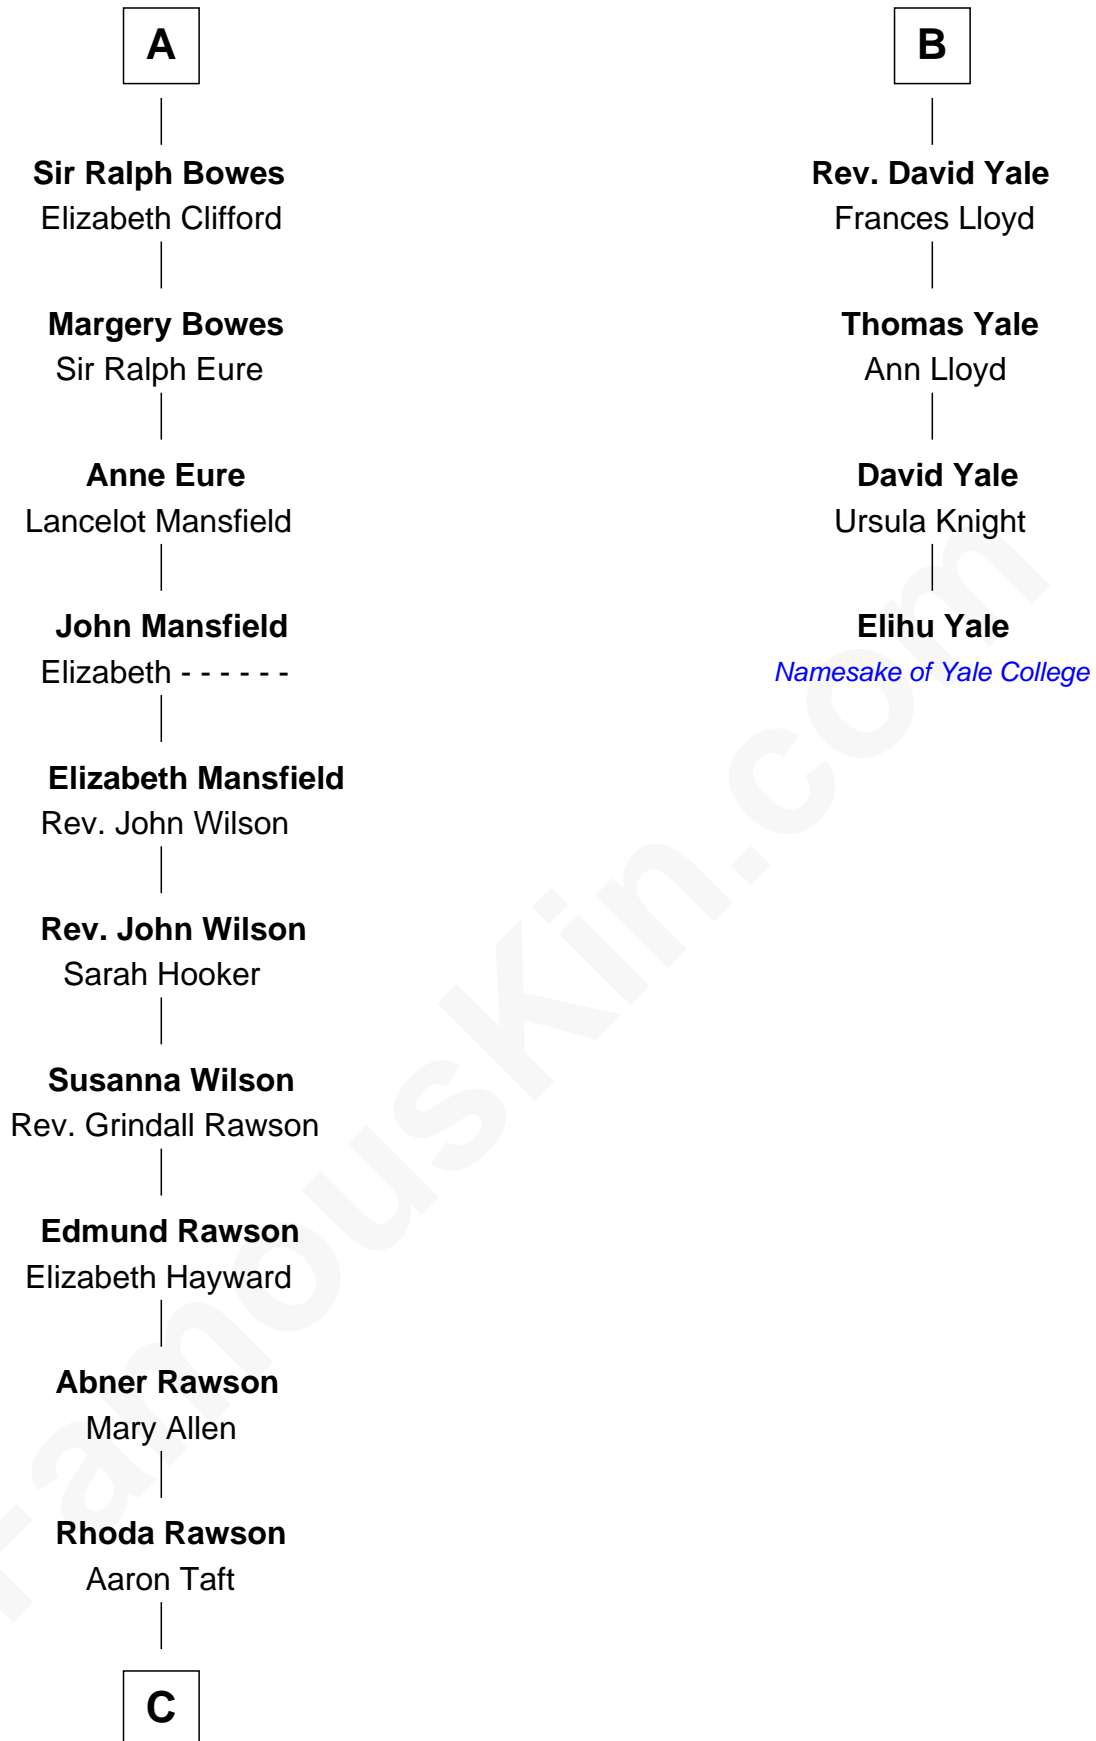

**FamousKin.com**  
**Relationship Chart of**  
**William Howard Taft**  
*27th U.S. President*

**10th cousin 9 times removed of**

**Elihu Yale**

*Benefactor and Namesake of Yale College*

**C**

—  
**Peter Rawson Taft**

Sylvia Howard

—  
**Alphonso Taft**

Louisa Maria Torrey

—  
**William Howard Taft**

*27th U.S. President*

FamousKin.com