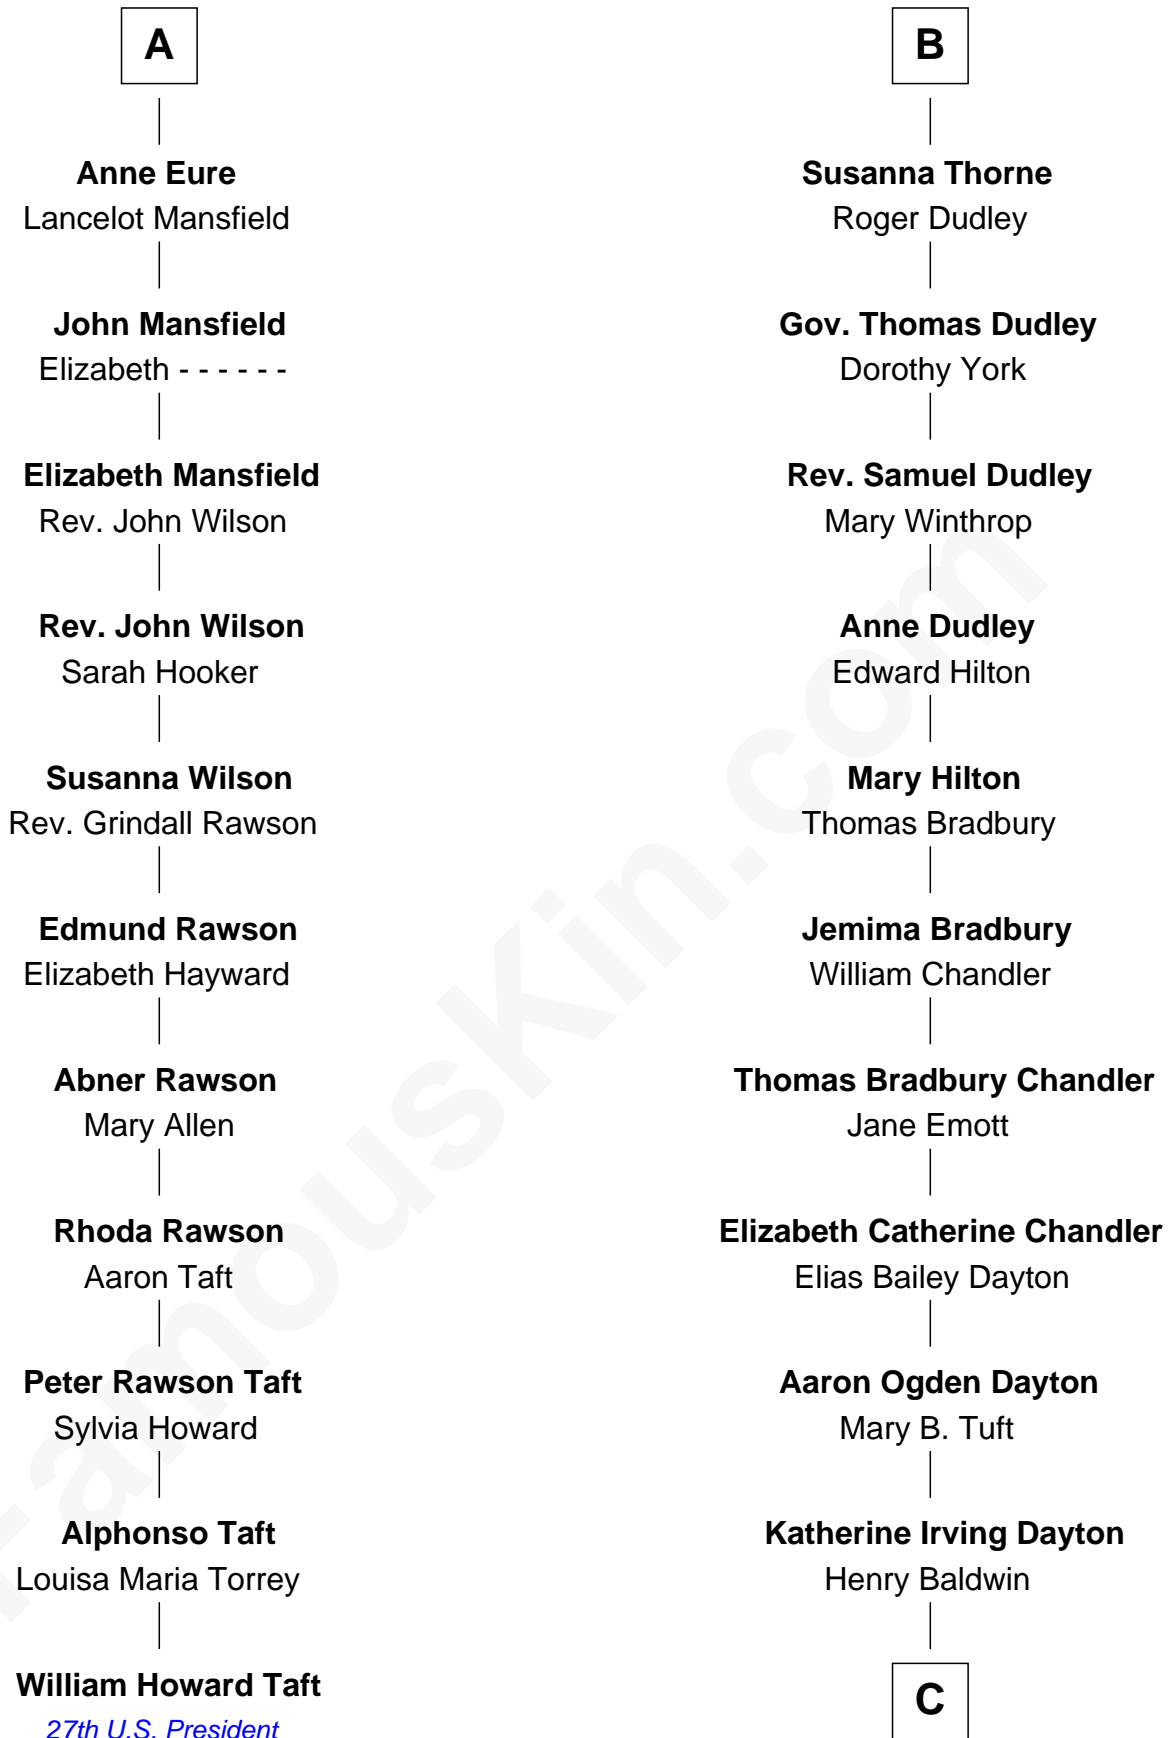

FamousKin.com
Relationship Chart of
William Howard Taft
27th U.S. President

17th cousin 3 times removed of
Christopher Reeve
Movie Actor

C

Margaretta Willis Baldwin

Augustus Henry Reeve

Richard Henry Reeve

Anne Conrad D'Olier

Franklin D'Olier Reeve

Barbara Pitney Lamb

Christopher Reeve

Movie Actor