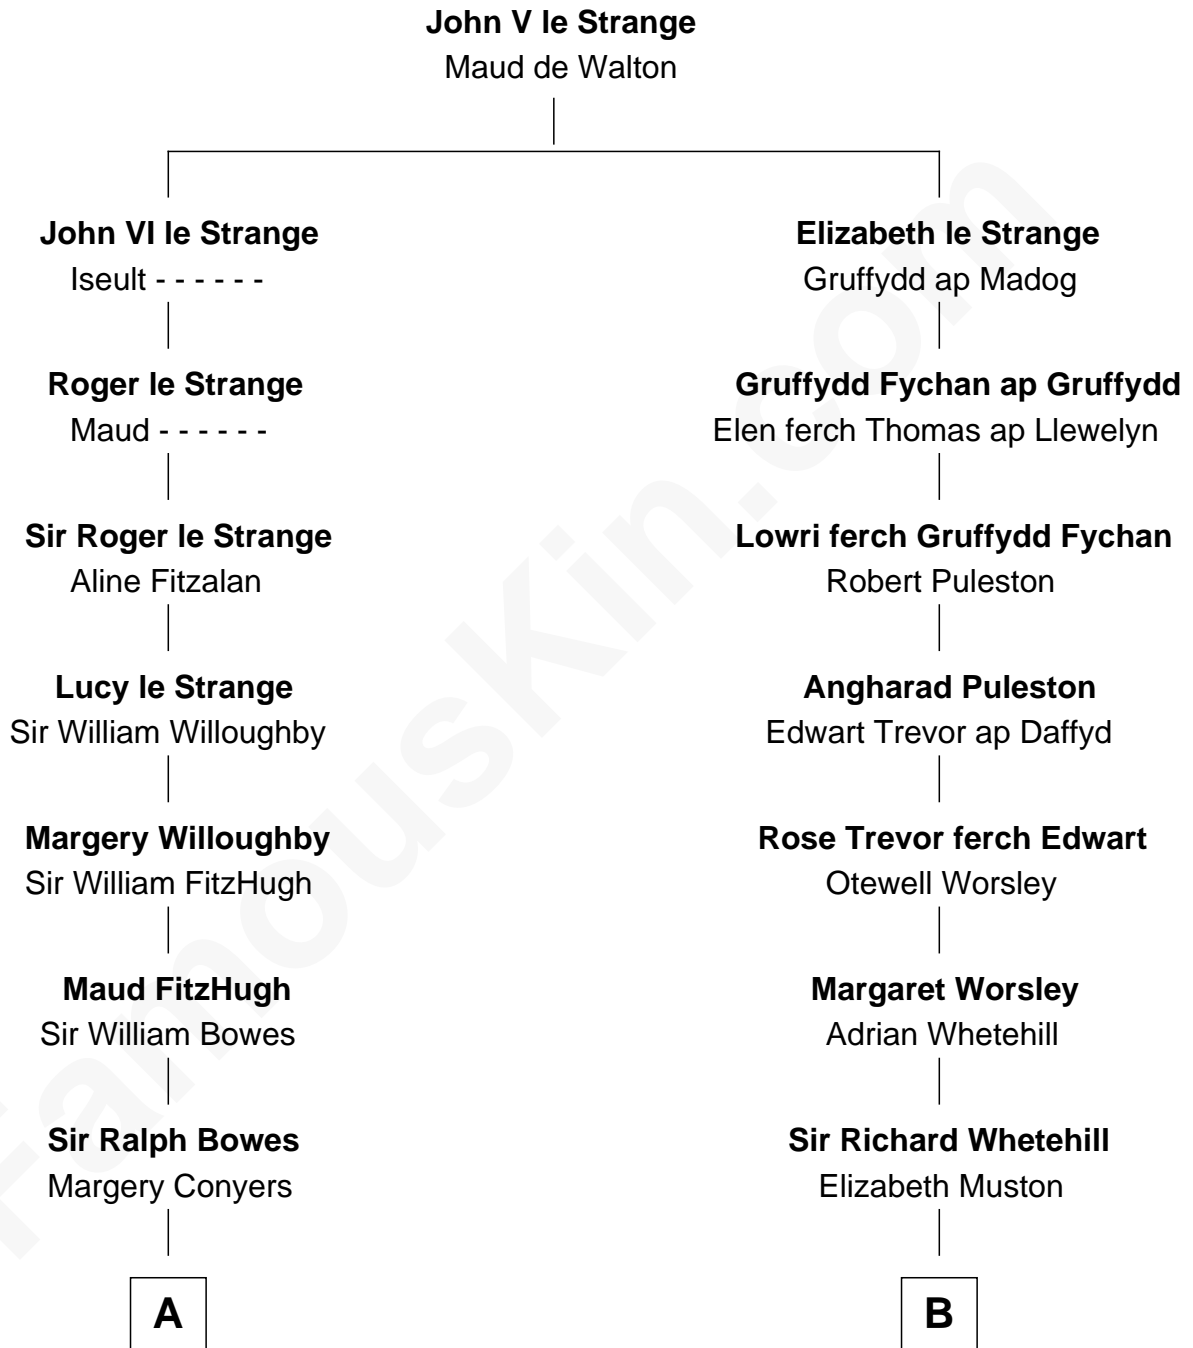

FamousKin.com
Relationship Chart of
William Howard Taft
27th U.S. President

16th cousin 3 times removed of
Colonel Robert Gould Shaw
U.S. Civil War leader of film "Glory" fame

C

—
Peter Rawson Taft

Sylvia Howard

—
Alphonso Taft

Louisa Maria Torrey

—
William Howard Taft

27th U.S. President

FamousKin.com