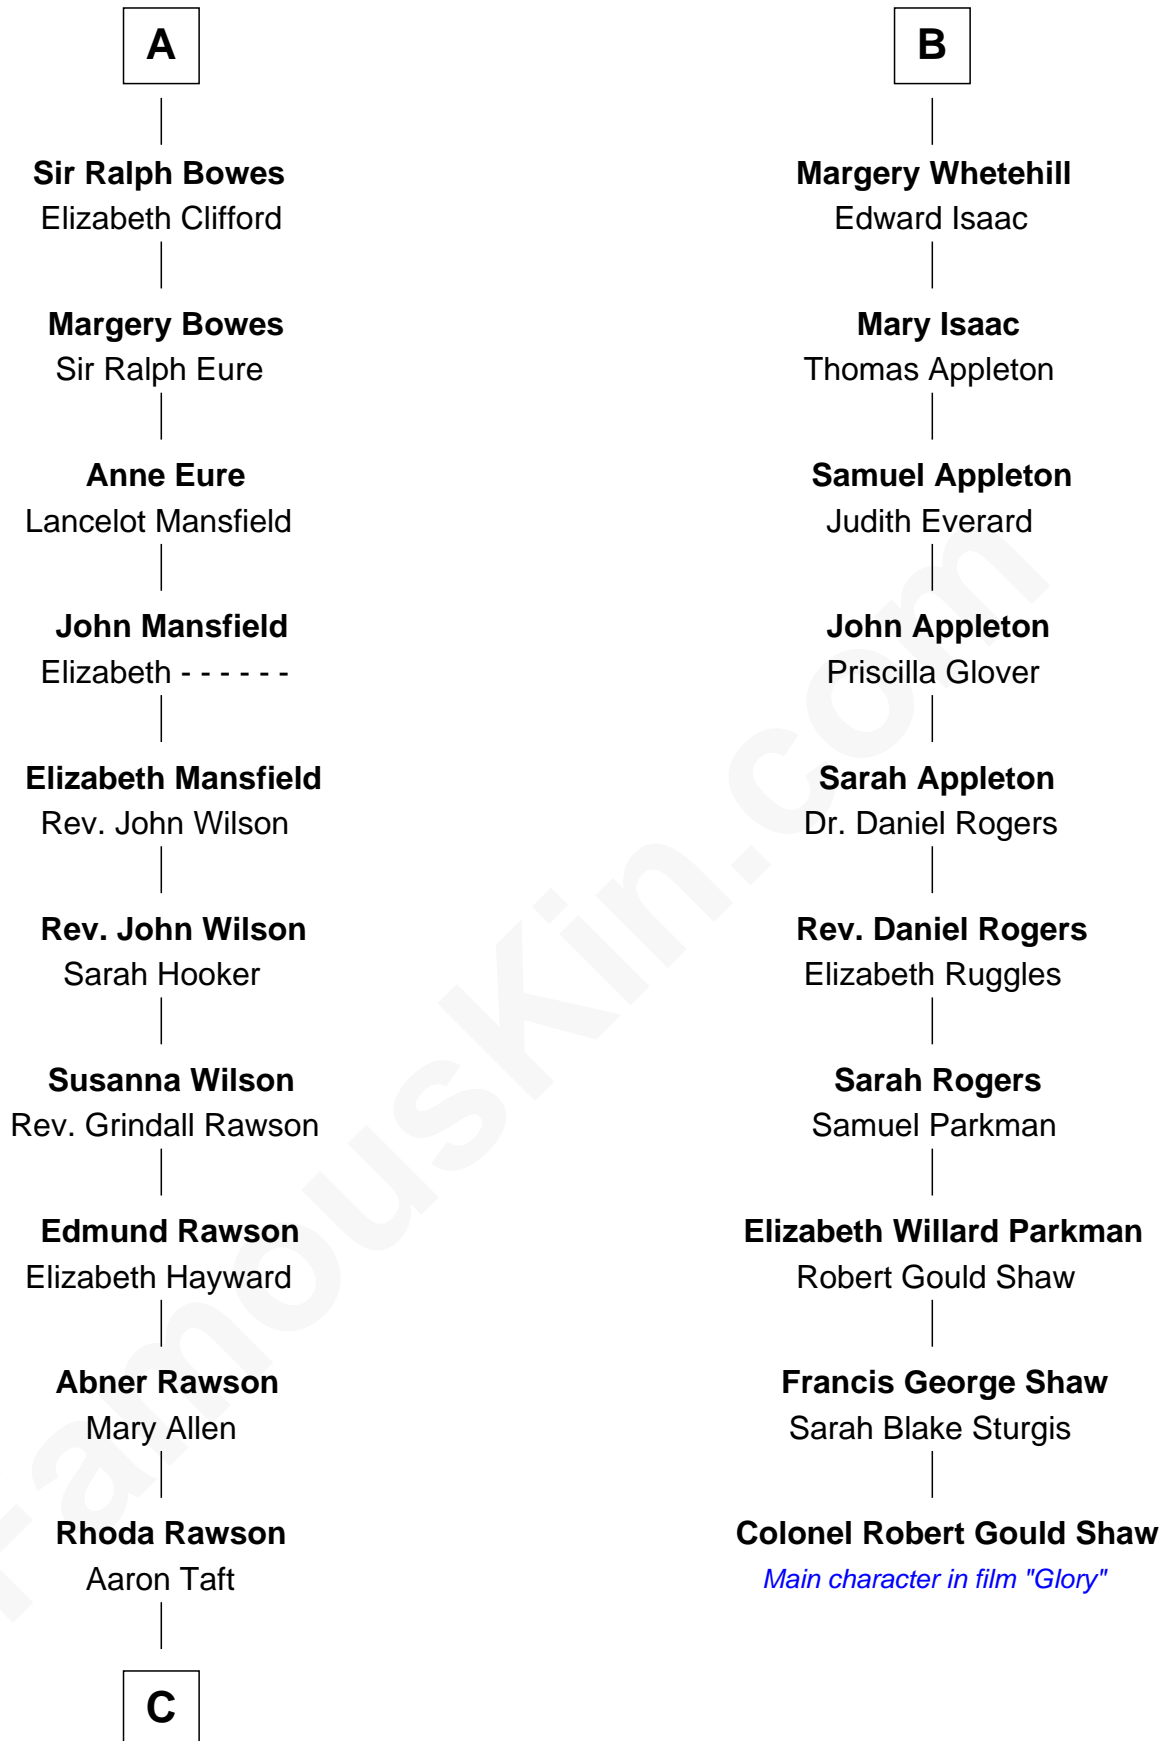

FamousKin.com
Relationship Chart of
William Howard Taft
27th U.S. President

16th cousin 3 times removed of
Colonel Robert Gould Shaw
U.S. Civil War leader of film "Glory" fame

C

—
Peter Rawson Taft

Sylvia Howard

—
Alphonso Taft

Louisa Maria Torrey

—
William Howard Taft

27th U.S. President

FamousKin.com