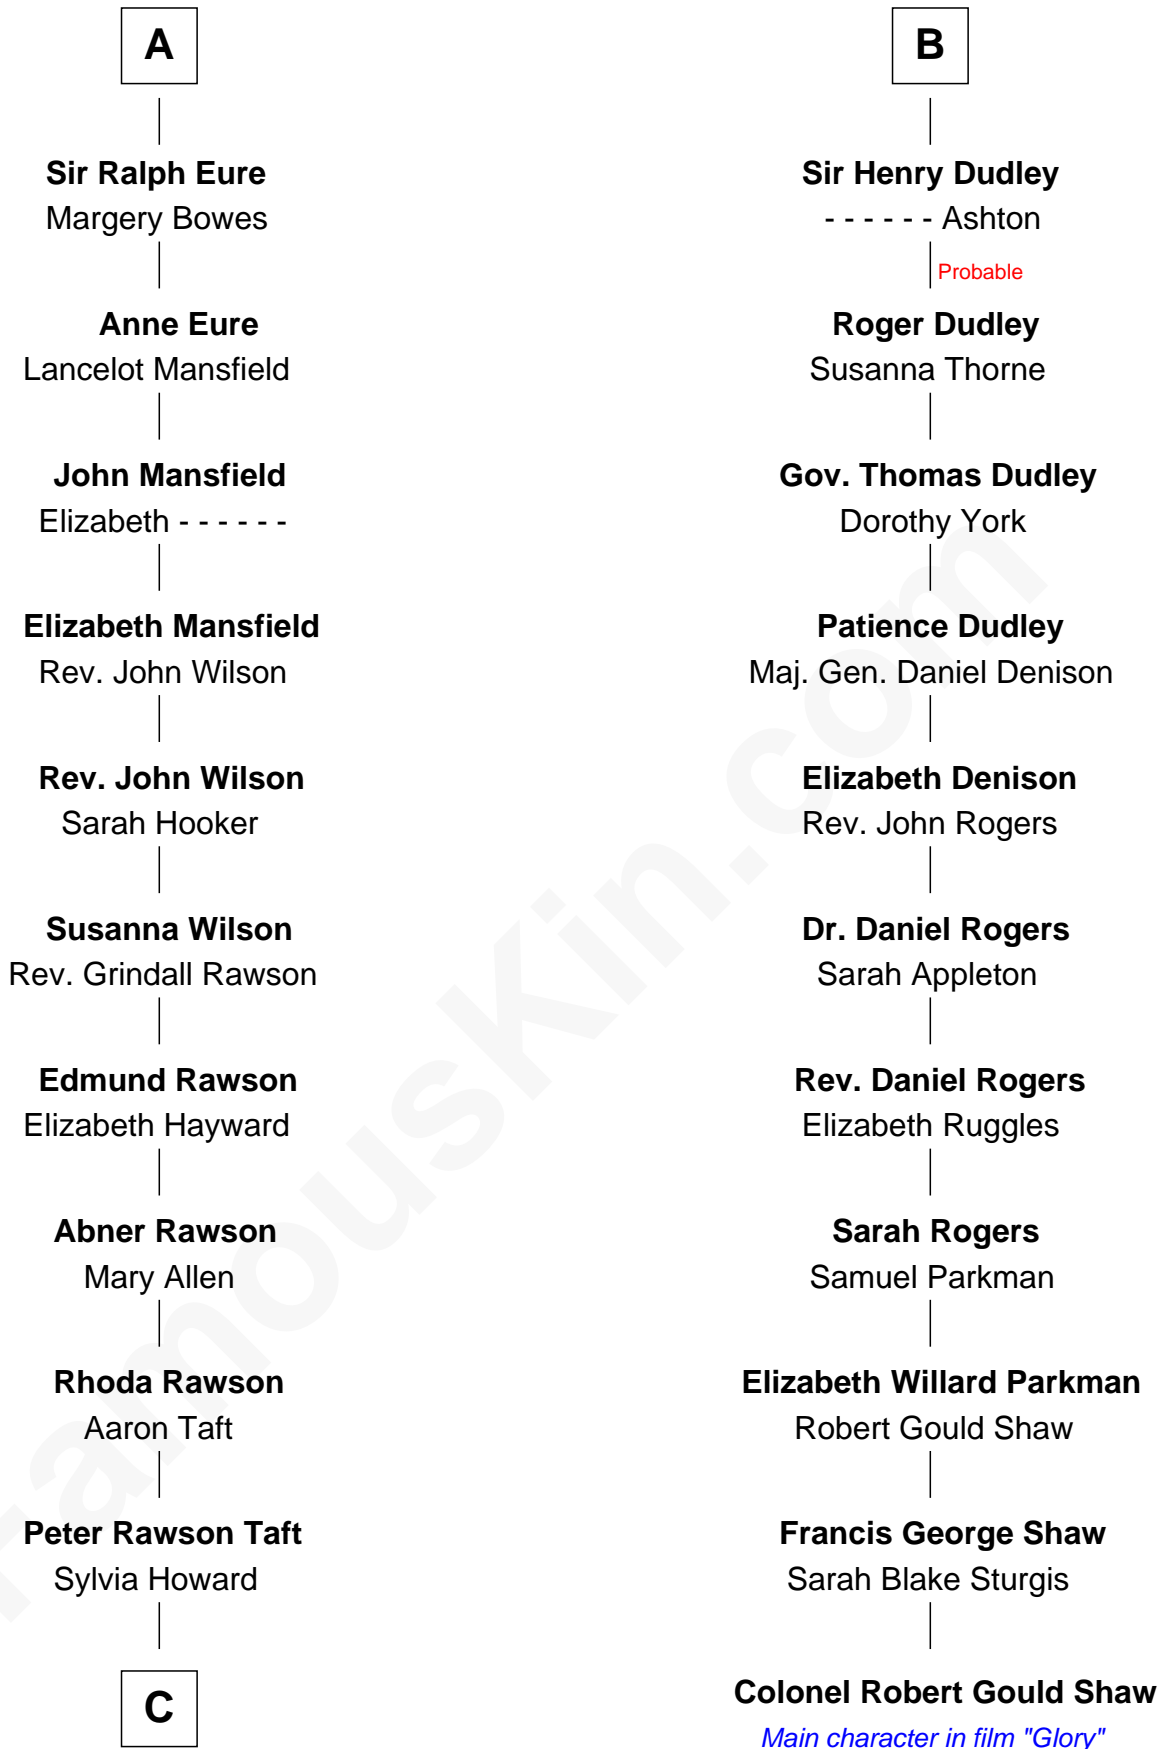

**FamousKin.com**  
**Relationship Chart of**  
**William Howard Taft**  
*27th U.S. President*

**17th cousin 1 time removed of**  
**Colonel Robert Gould Shaw**  
*U.S. Civil War leader of film "Glory" fame*

**C**

—  
**Alphonso Taft**  
Louisa Maria Torrey

—  
**William Howard Taft**  
*27th U.S. President*

FamousKin.com