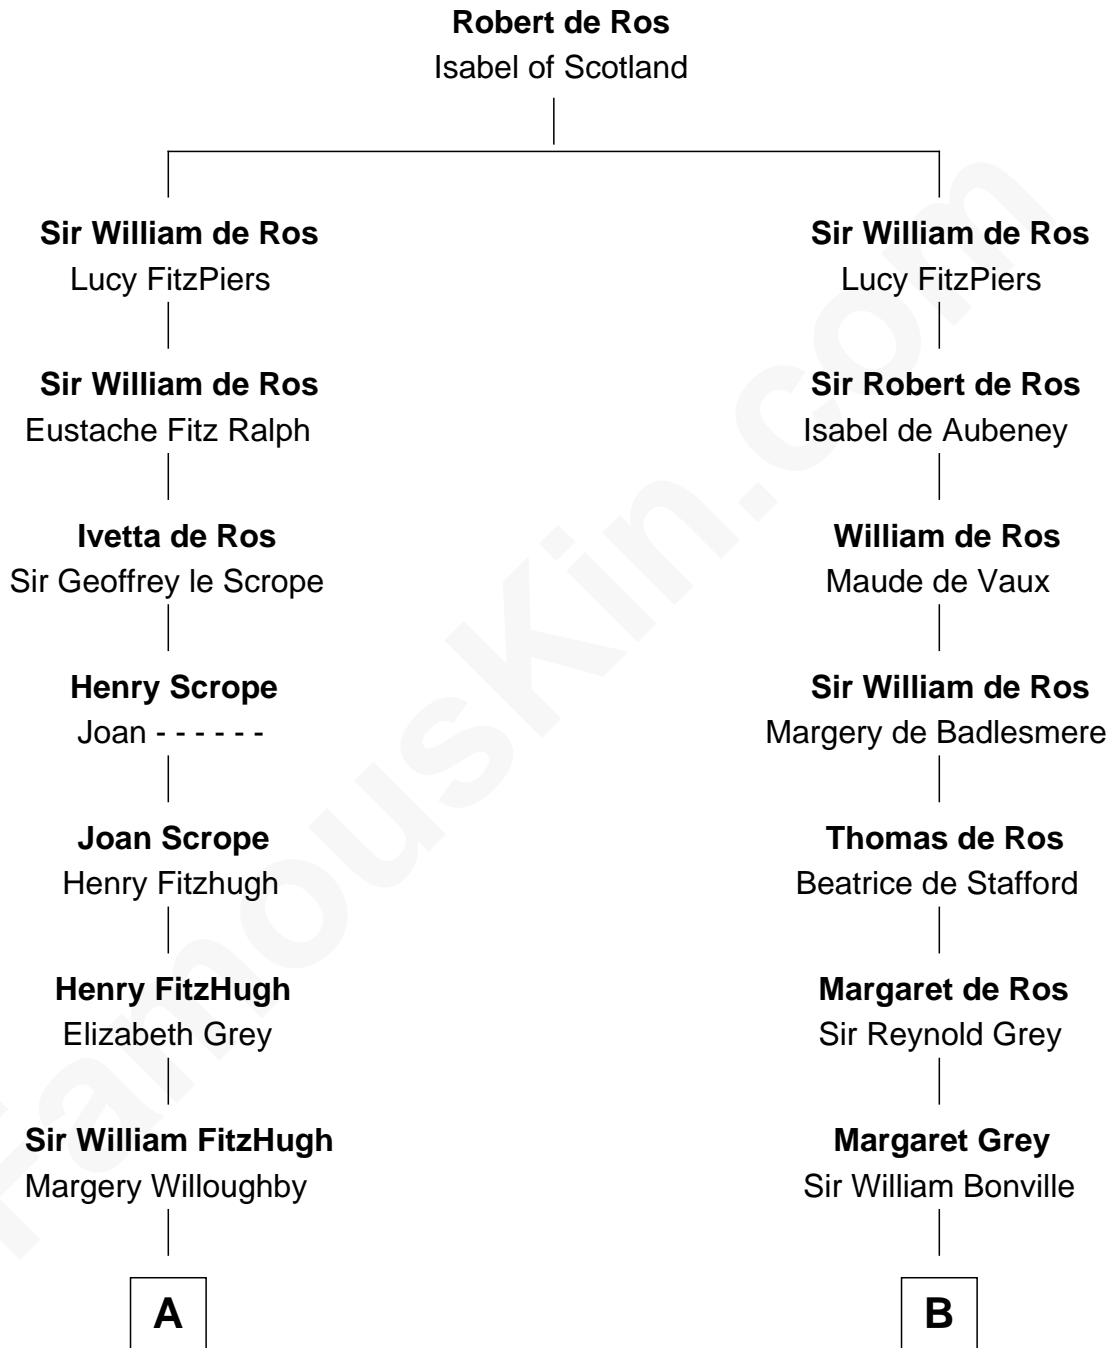

FamousKin.com

Relationship Chart of

William Howard Taft

27th U.S. President

21st cousin of

Colonel Robert Gould Shaw

U.S. Civil War leader of film "Glory" fame

C

Abner Rawson

Mary Allen

Rhoda Rawson

Aaron Taft

Peter Rawson Taft

Sylvia Howard

Alphonso Taft

Louisa Maria Torrey

William Howard Taft

27th U.S. President

D

Rev. Daniel Rogers

Elizabeth Ruggles

Sarah Rogers

Samuel Parkman

Elizabeth Willard Parkman

Robert Gould Shaw

Francis George Shaw

Sarah Blake Sturgis

Colonel Robert Gould Shaw

Main character in film "Glory"