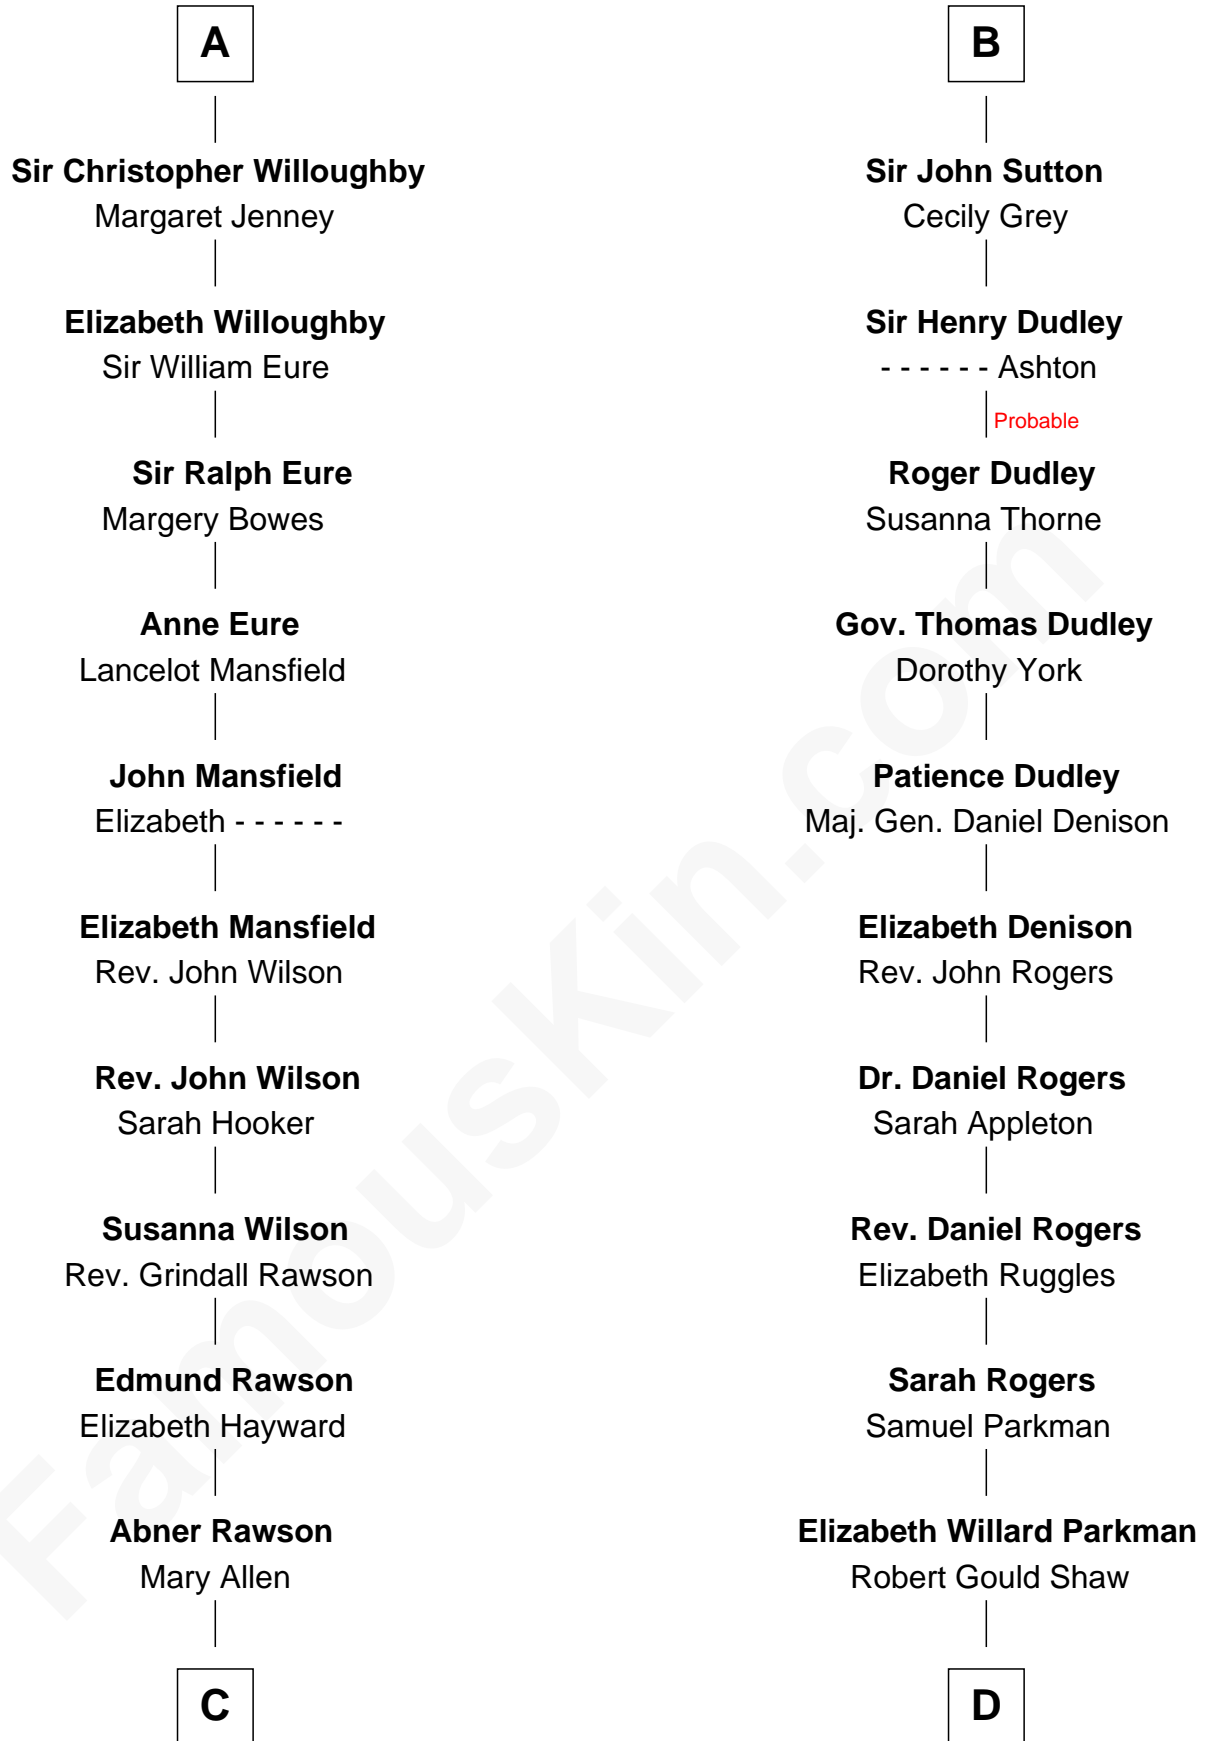

FamousKin.com
Relationship Chart of
William Howard Taft
27th U.S. President

18th cousin 2 times removed of
Colonel Robert Gould Shaw
U.S. Civil War leader of film "Glory" fame

C

Rhoda Rawson

Aaron Taft

Peter Rawson Taft

Sylvia Howard

Alphonso Taft

Louisa Maria Torrey

William Howard Taft

27th U.S. President

D

Francis George Shaw

Sarah Blake Sturgis

Colonel Robert Gould Shaw

Main character in film "Glory"

FamousKin.com