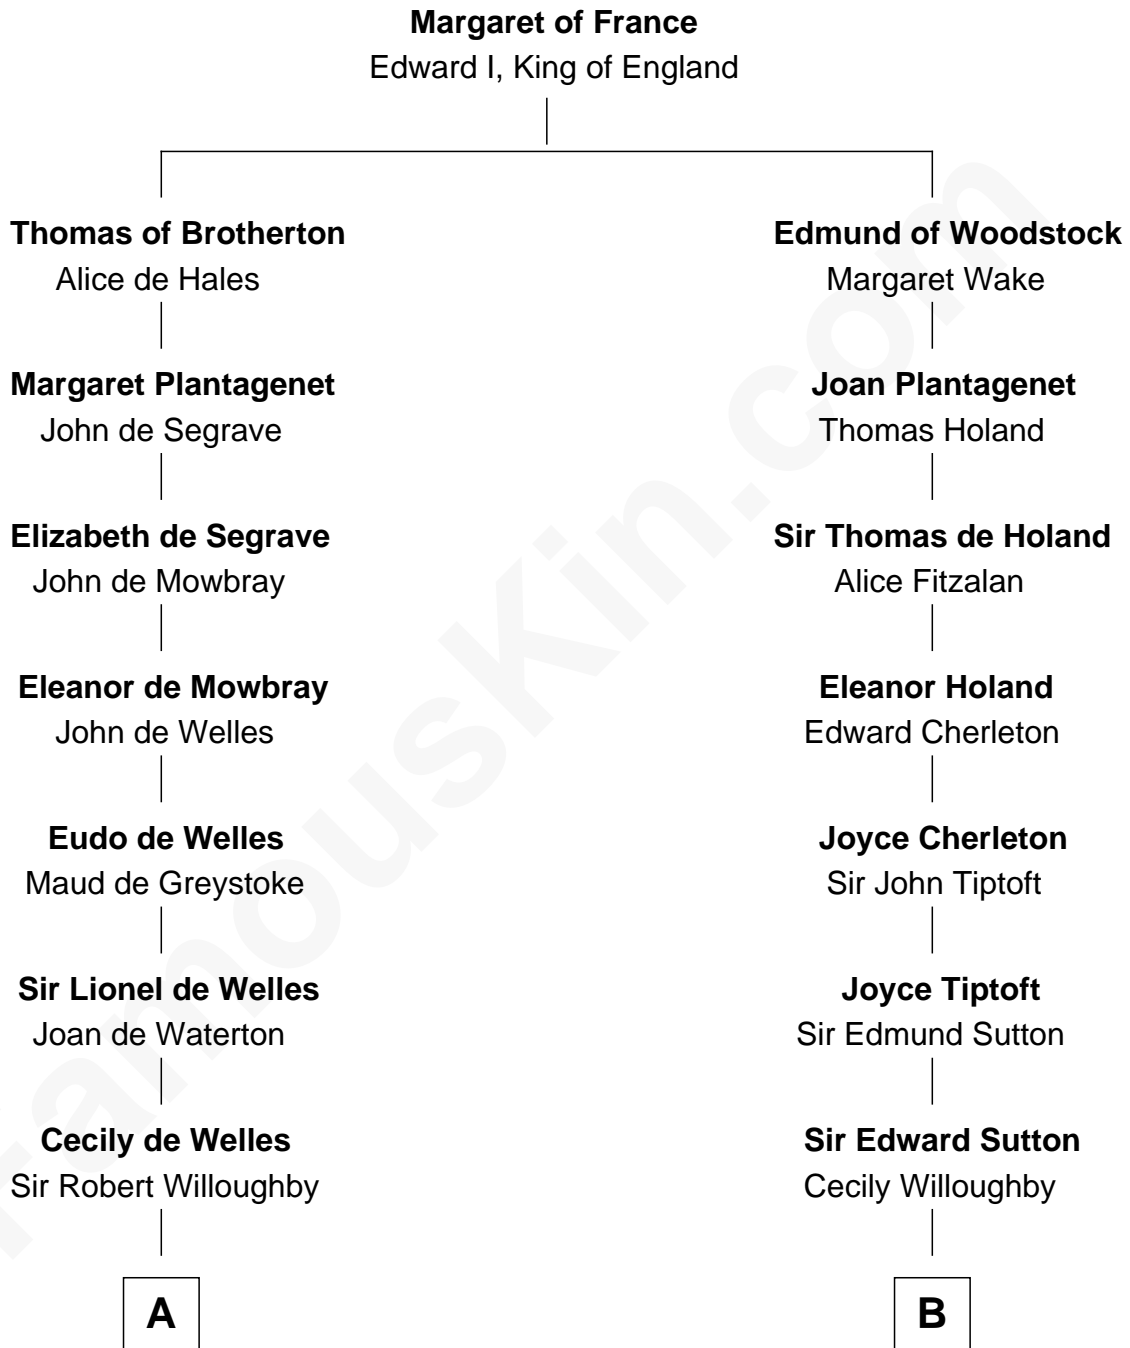

FamousKin.com
Relationship Chart of
William Howard Taft
27th U.S. President

18th cousin 2 times removed of
Colonel Robert Gould Shaw
U.S. Civil War leader of film "Glory" fame

C

Rhoda Rawson

Aaron Taft

Peter Rawson Taft

Sylvia Howard

Alphonso Taft

Louisa Maria Torrey

William Howard Taft

27th U.S. President

D

Francis George Shaw

Sarah Blake Sturgis

Colonel Robert Gould Shaw

Main character in film "Glory"

FamousKin.com