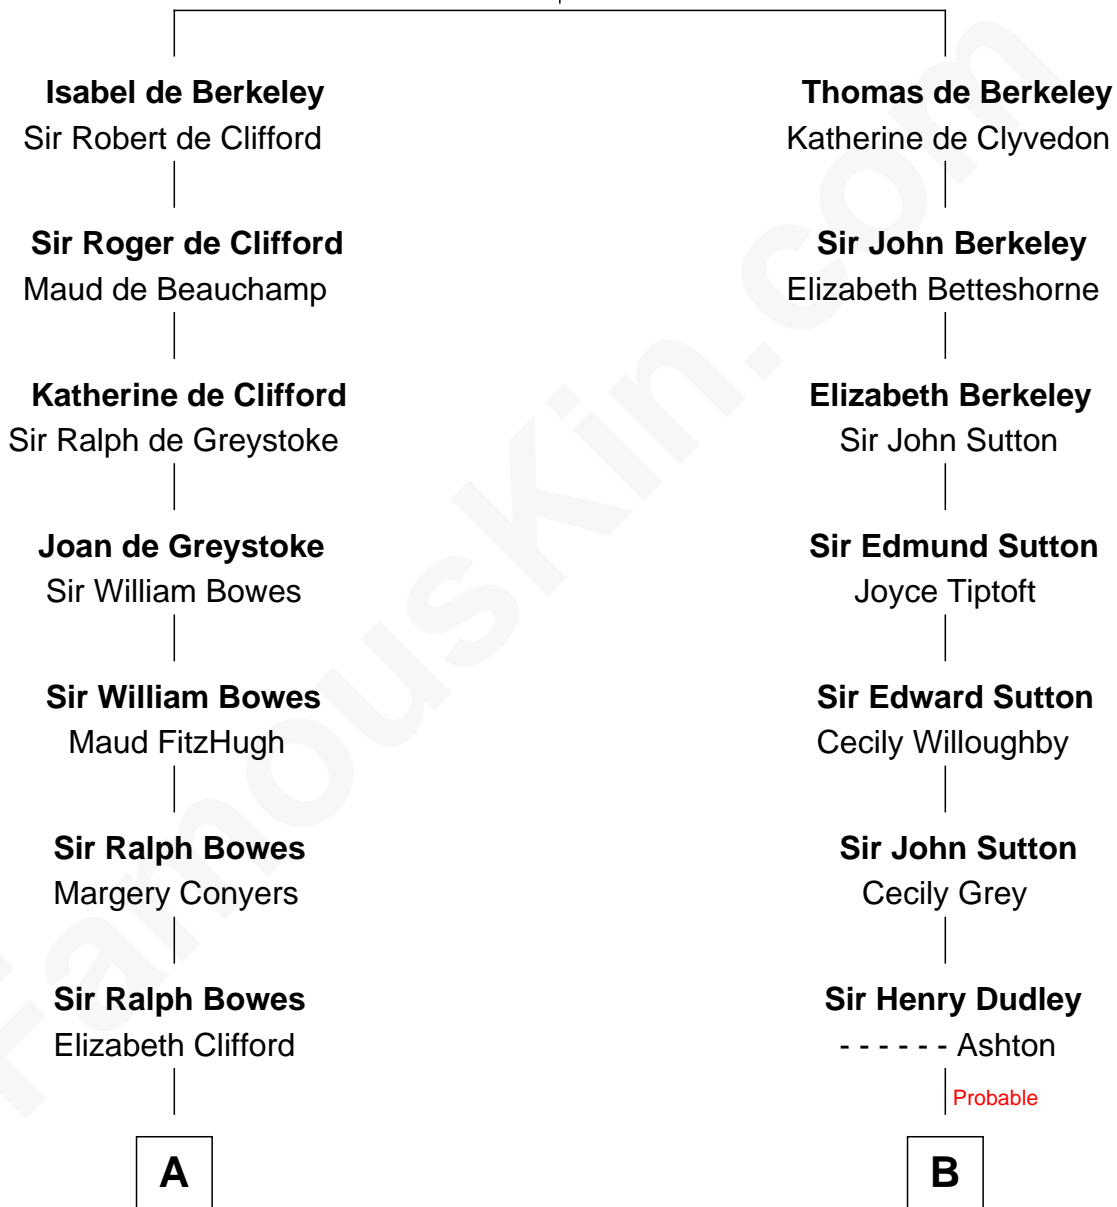

FamousKin.com
Relationship Chart of
William Howard Taft
27th U.S. President

16th cousin 2 times removed of
Colonel Robert Gould Shaw
U.S. Civil War leader of film "Glory" fame

Sir Maurice de Berkeley
 Eve la Zouche

C

—
Alphonso Taft
Louisa Maria Torrey

—
William Howard Taft
27th U.S. President

FamousKin.com