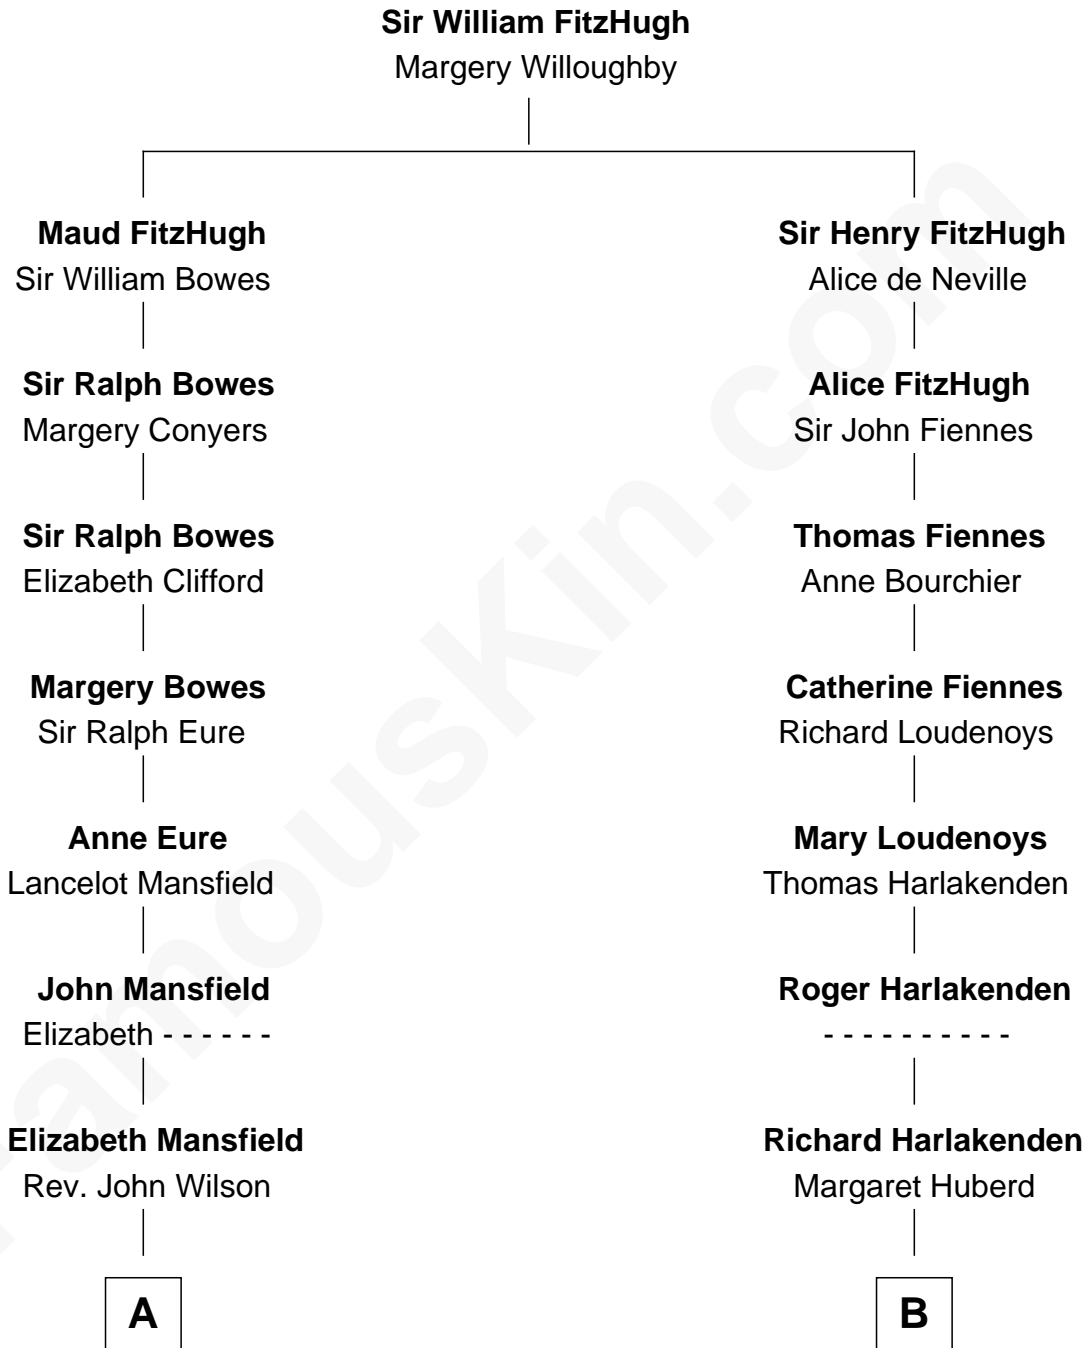

FamousKin.com
Relationship Chart of
William Howard Taft
27th U.S. President

14th cousin 4 times removed of

Anne Baxter
Movie Actress

C

—
Catherine Dorothy Wright

Kenneth Stuart Baxter

—
Anne Baxter

Movie Actress

FamousKin.com