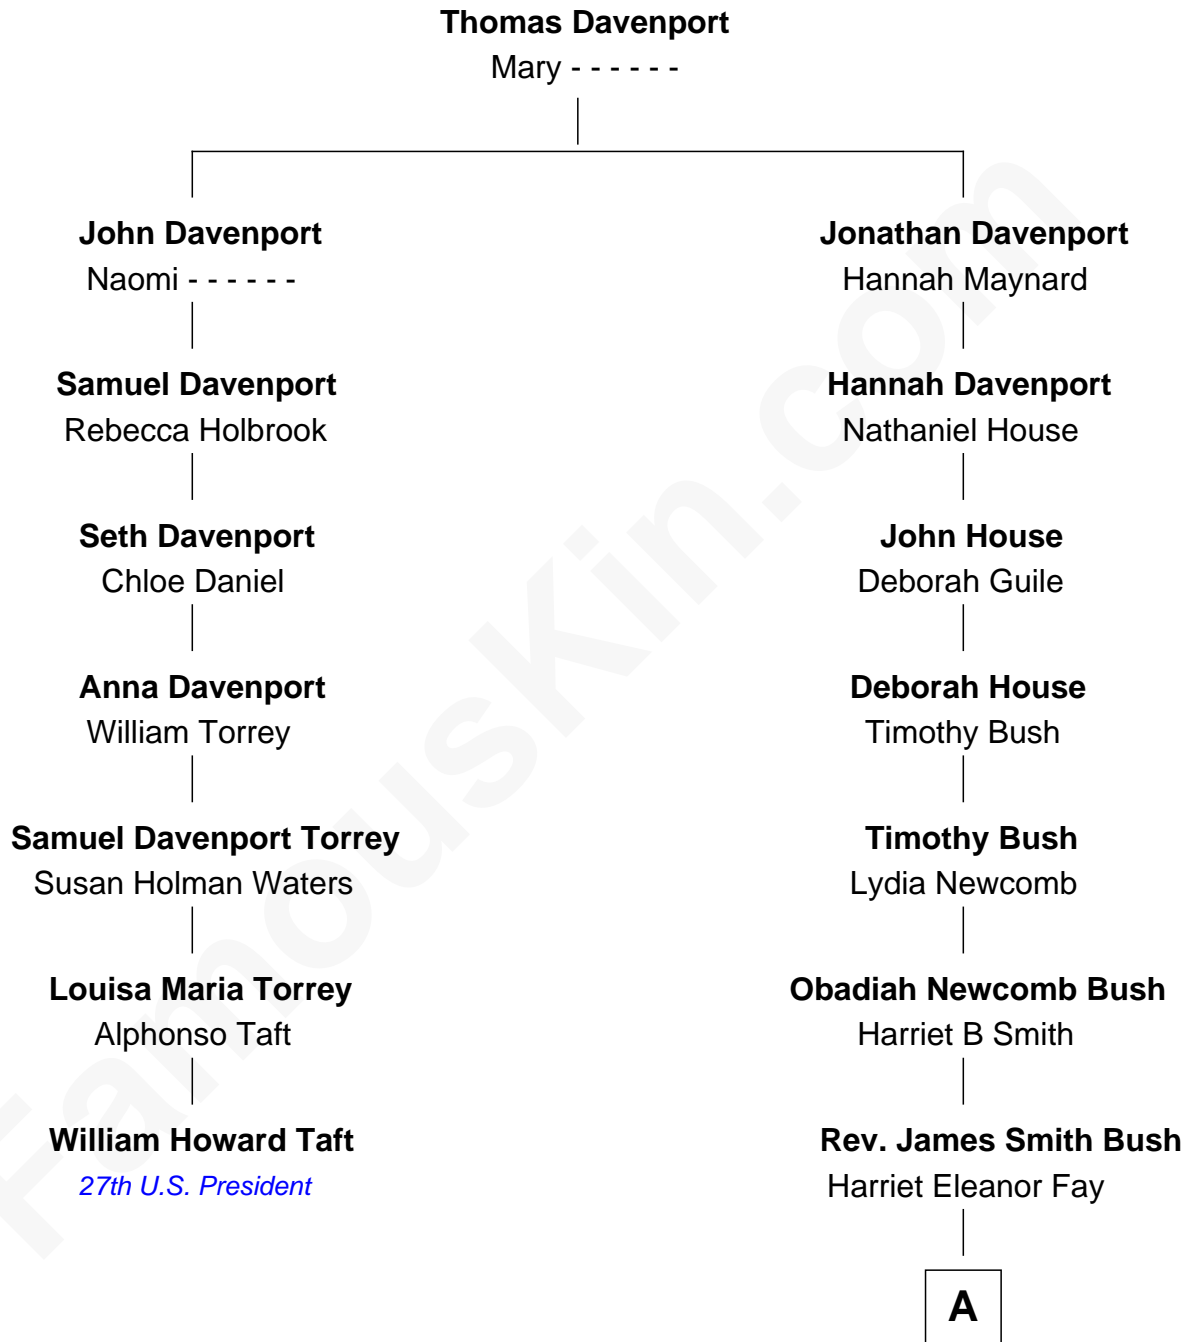

FamousKin.com
Relationship Chart of
William Howard Taft
27th U.S. President

6th cousin 3 times removed of
George H. W. Bush
41st U.S. President

A

|
Samuel Prescott Bush

Flora Sheldon

|
Prescott Sheldon Bush

Dorothy Wear Walker

|
George H. W. Bush

41st U.S. President

FamousKin.com