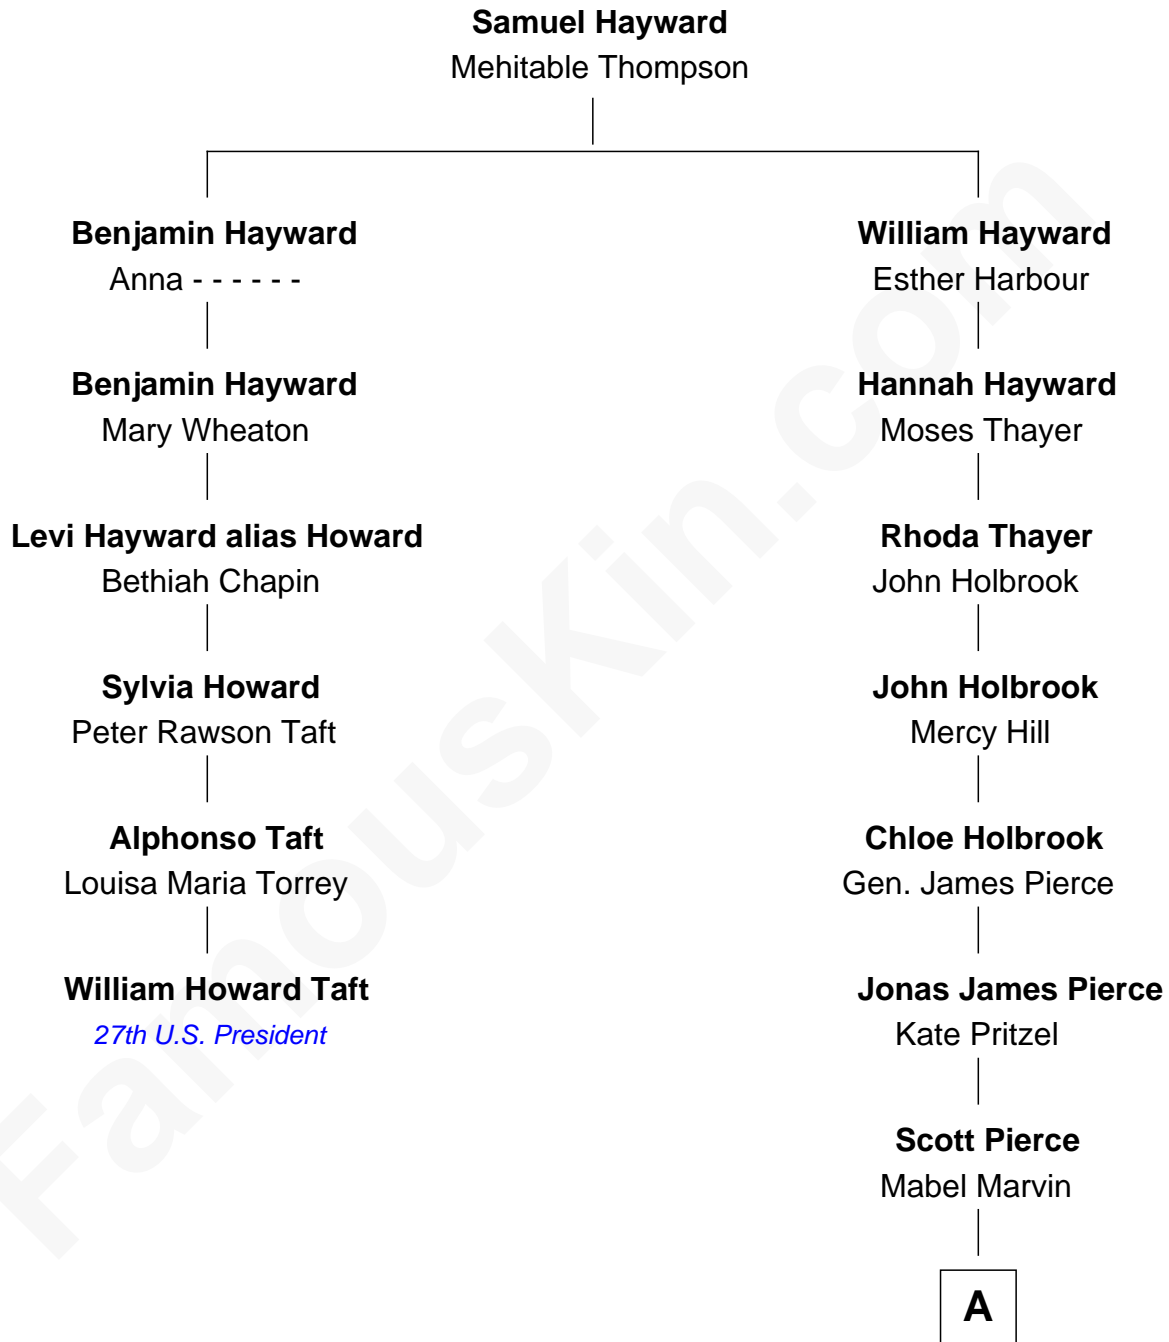

**FamousKin.com**  
**Relationship Chart of**  
**William Howard Taft**  
*27th U.S. President*

**5th cousin 3 times removed of**  
**Barbara (Pierce) Bush**  
*First Lady of President George H.W. Bush*

A

Marvin Pierce  
Pauline Robinson

Barbara (Pierce) Bush  
*First Lady of George H.W. Bush*

FamousKin.com