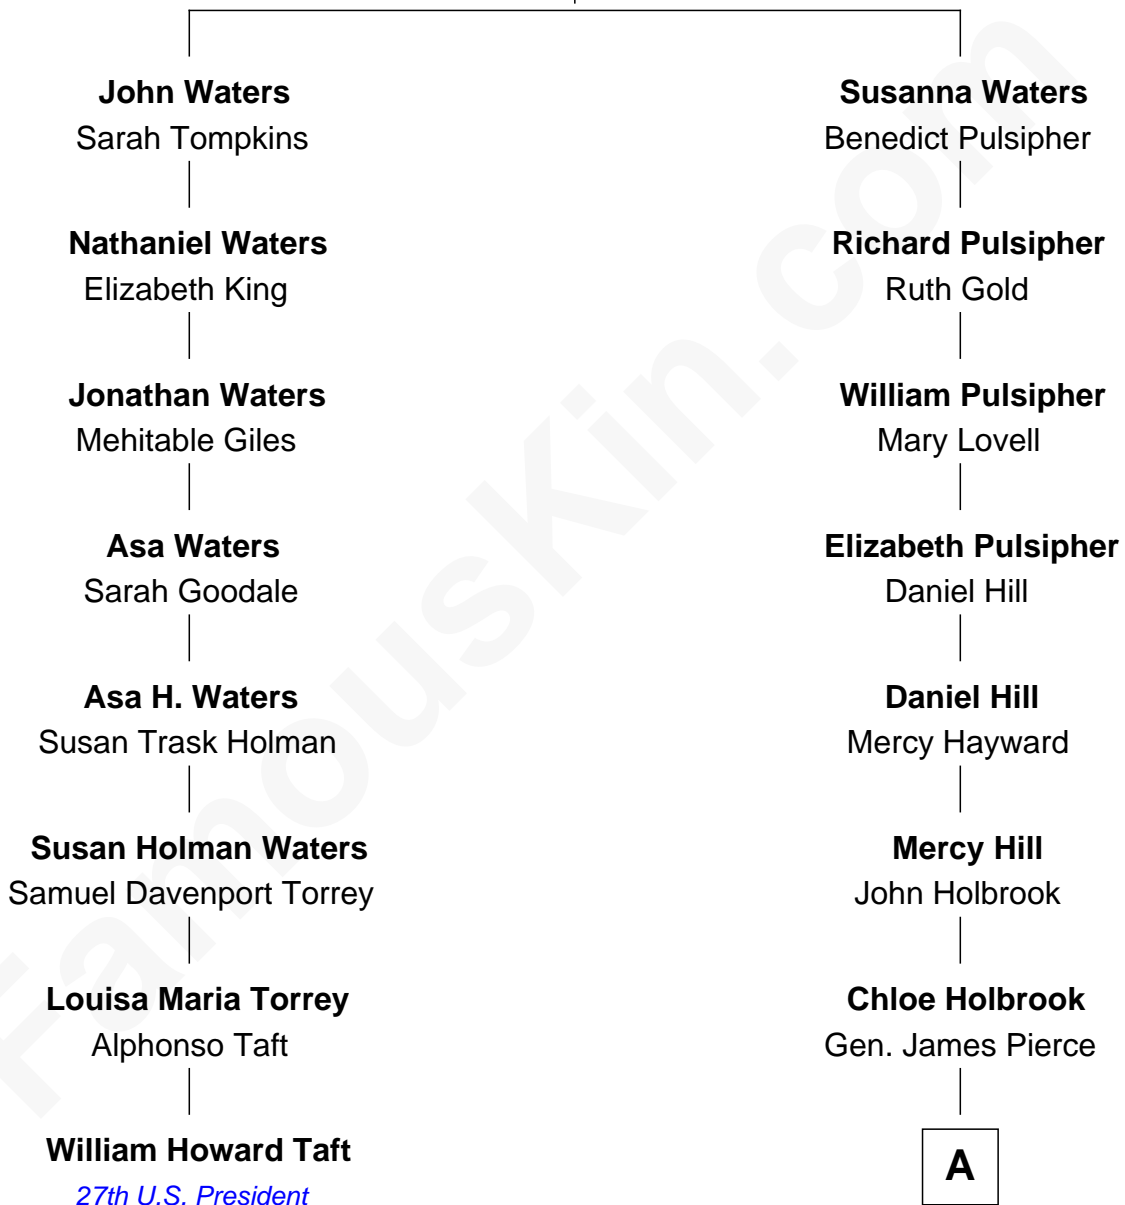

FamousKin.com
Relationship Chart of
William Howard Taft
27th U.S. President

7th cousin 3 times removed of
Barbara (Pierce) Bush
First Lady of President George H.W. Bush

Richard Waters

Joyce - - - - -

A

Jonas James Pierce

Kate Pritzel

Scott Pierce

Mabel Marvin

Marvin Pierce

Pauline Robinson

Barbara (Pierce) Bush

First Lady of George H.W. Bush