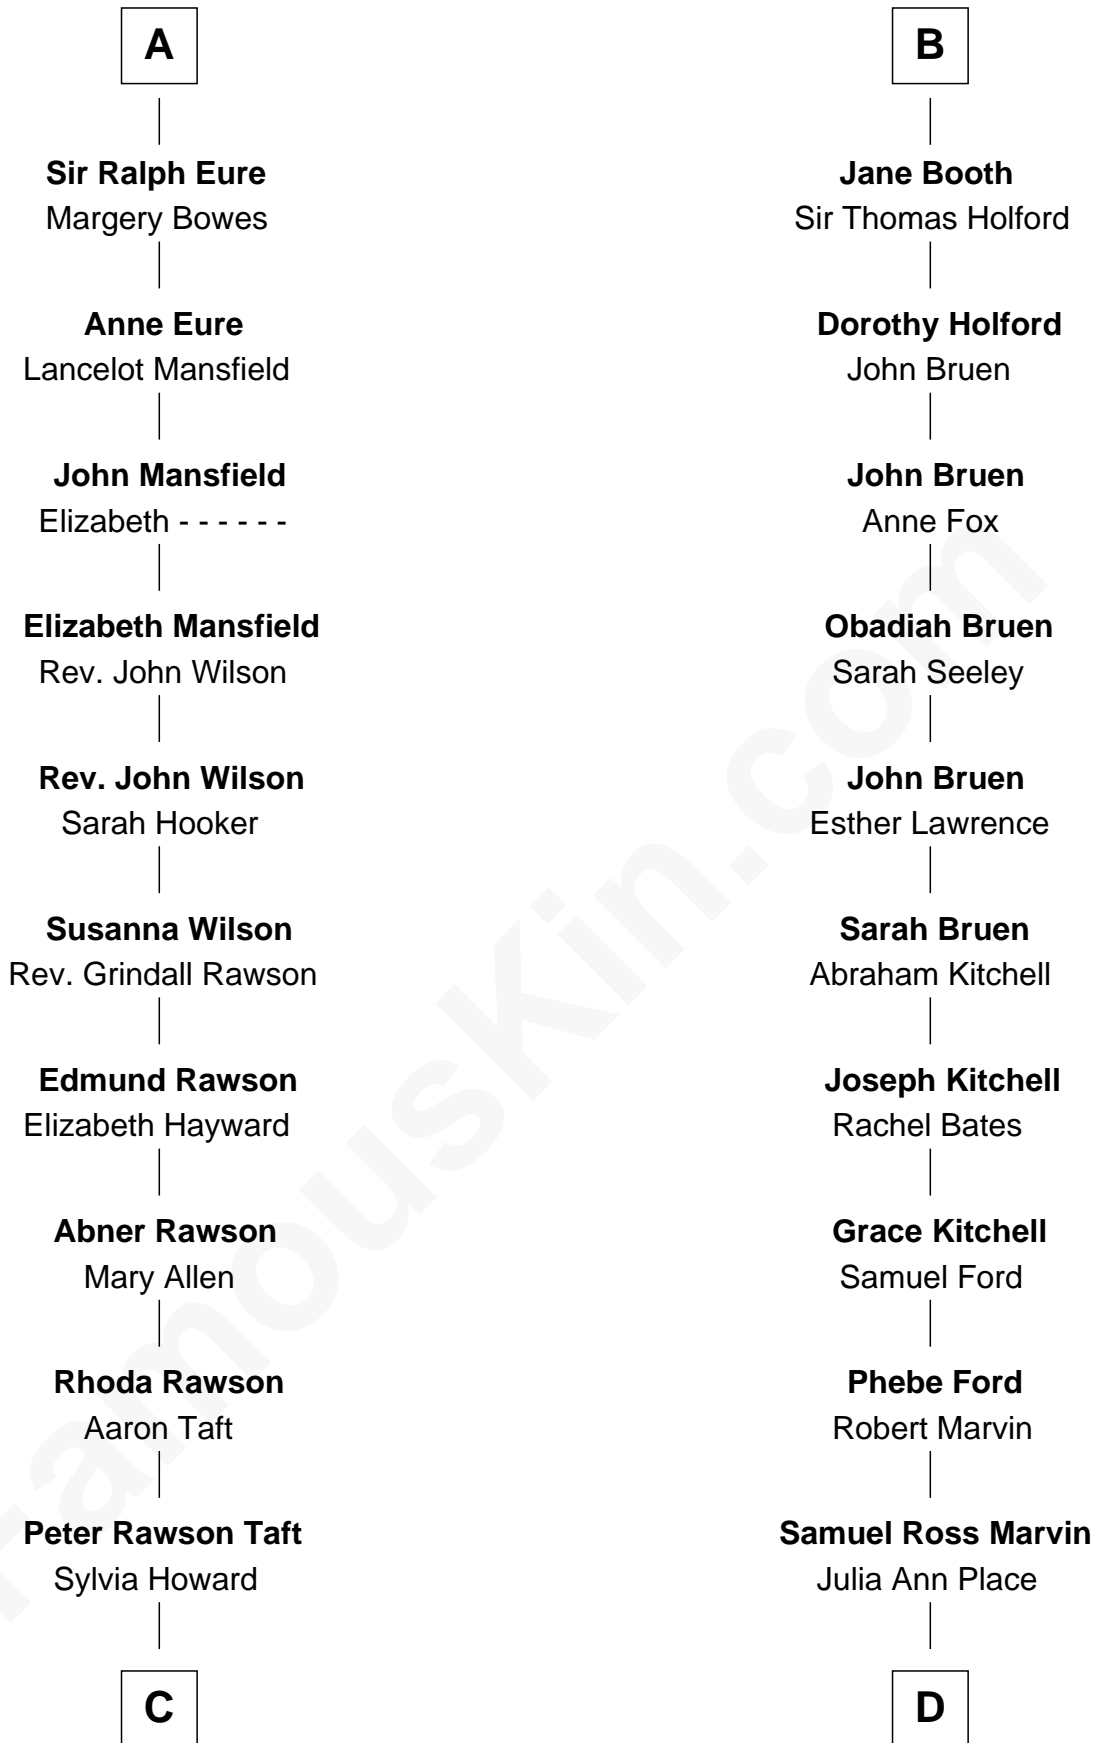

FamousKin.com
Relationship Chart of
William Howard Taft
27th U.S. President

18th cousin 2 times removed of

Barbara (Pierce) Bush
First Lady of President George H.W. Bush

C

Alphonso Taft
Louisa Maria Torrey

William Howard Taft
27th U.S. President

D

Jerome Place Marvin
Martha Ann Stokes

Mabel Marvin
Scott Pierce

Marvin Pierce
Pauline Robinson

Barbara (Pierce) Bush
First Lady of George H.W. Bush