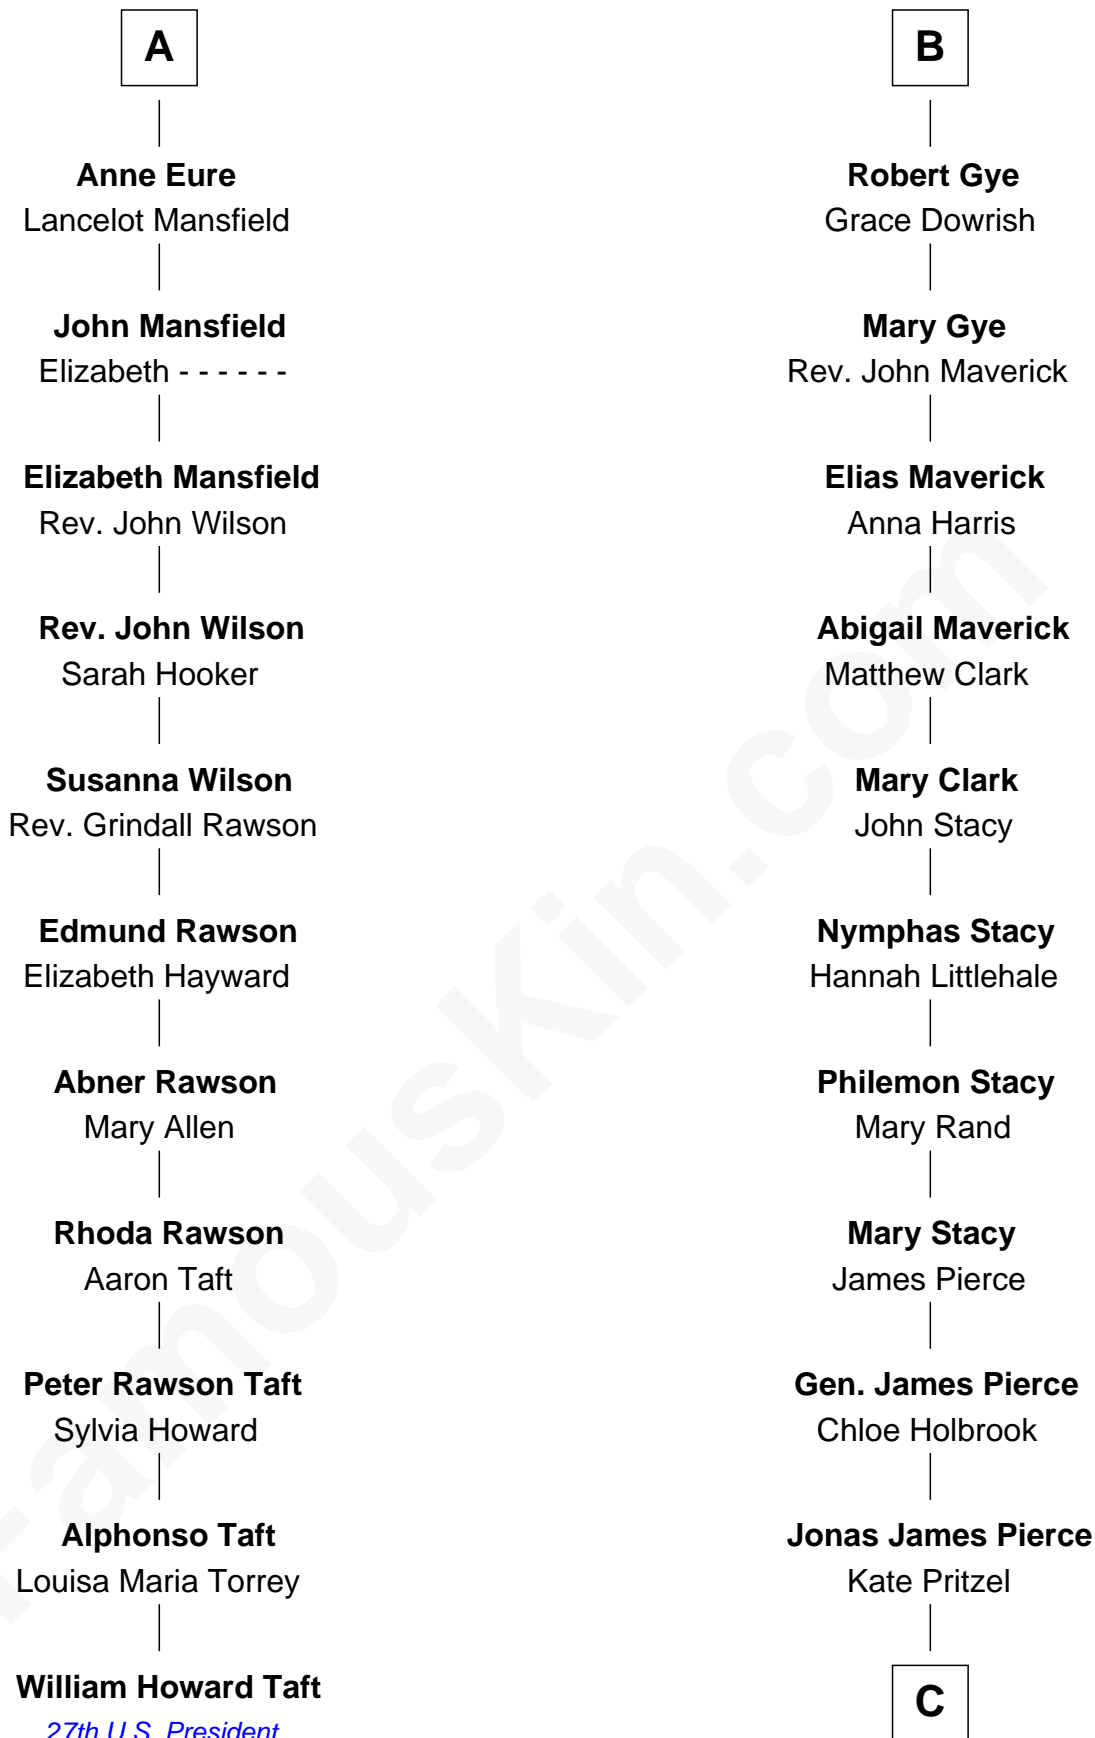

FamousKin.com
Relationship Chart of
William Howard Taft
27th U.S. President

17th cousin 2 times removed of
Barbara (Pierce) Bush
First Lady of President George H.W. Bush

C

—
Scott Pierce

Mabel Marvin

—
Marvin Pierce

Pauline Robinson

—
Barbara (Pierce) Bush

First Lady of George H.W. Bush

FamousKin.com