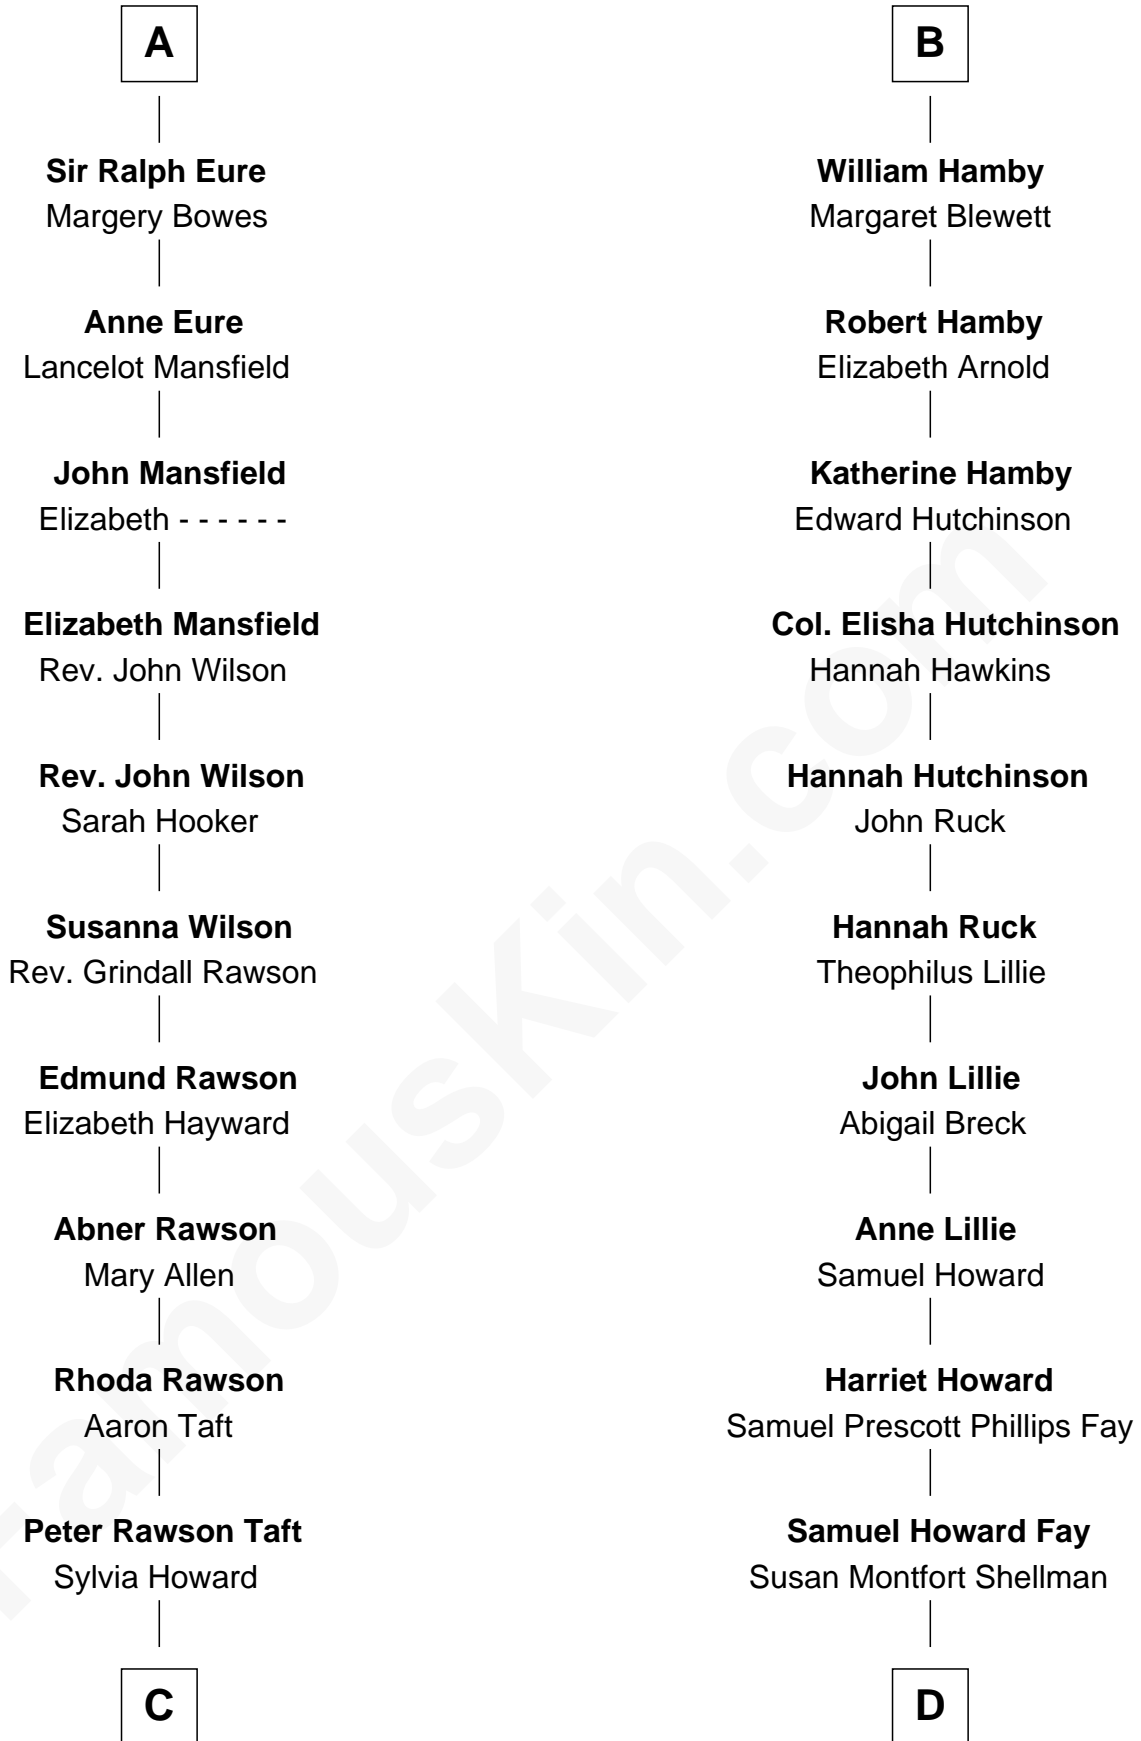

FamousKin.com
Relationship Chart of
William Howard Taft
27th U.S. President

18th cousin 3 times removed of
George W. Bush
43rd U.S. President

Sir Philip le Despencer
 Joan de Cobham

Sir Philip le Despencer
 Elizabeth - - - - -

Sir Godfrey Hilton
 Margery Willoughby

Margaret Constable
 Sir William Eure

Elizabeth Hilton
 Richard Thimbleby

Sir Ralph Eure
 Muriel Hastings

Anne Thimbleby
 John Booth

Sir William Eure
 Elizabeth Willoughby

Eleanor Booth
 Edward Hamby

A

B

C

Alphonso Taft
Louisa Maria Torrey

William Howard Taft
27th U.S. President

D

Harriet Eleanor Fay
Rev. James Smith Bush

Samuel Prescott Bush
Flora Sheldon

Prescott Sheldon Bush
Dorothy Wear Walker

George Herbert Walker Bush
Barbara Pierce

George W. Bush
43rd U.S. President

FamousKin.com