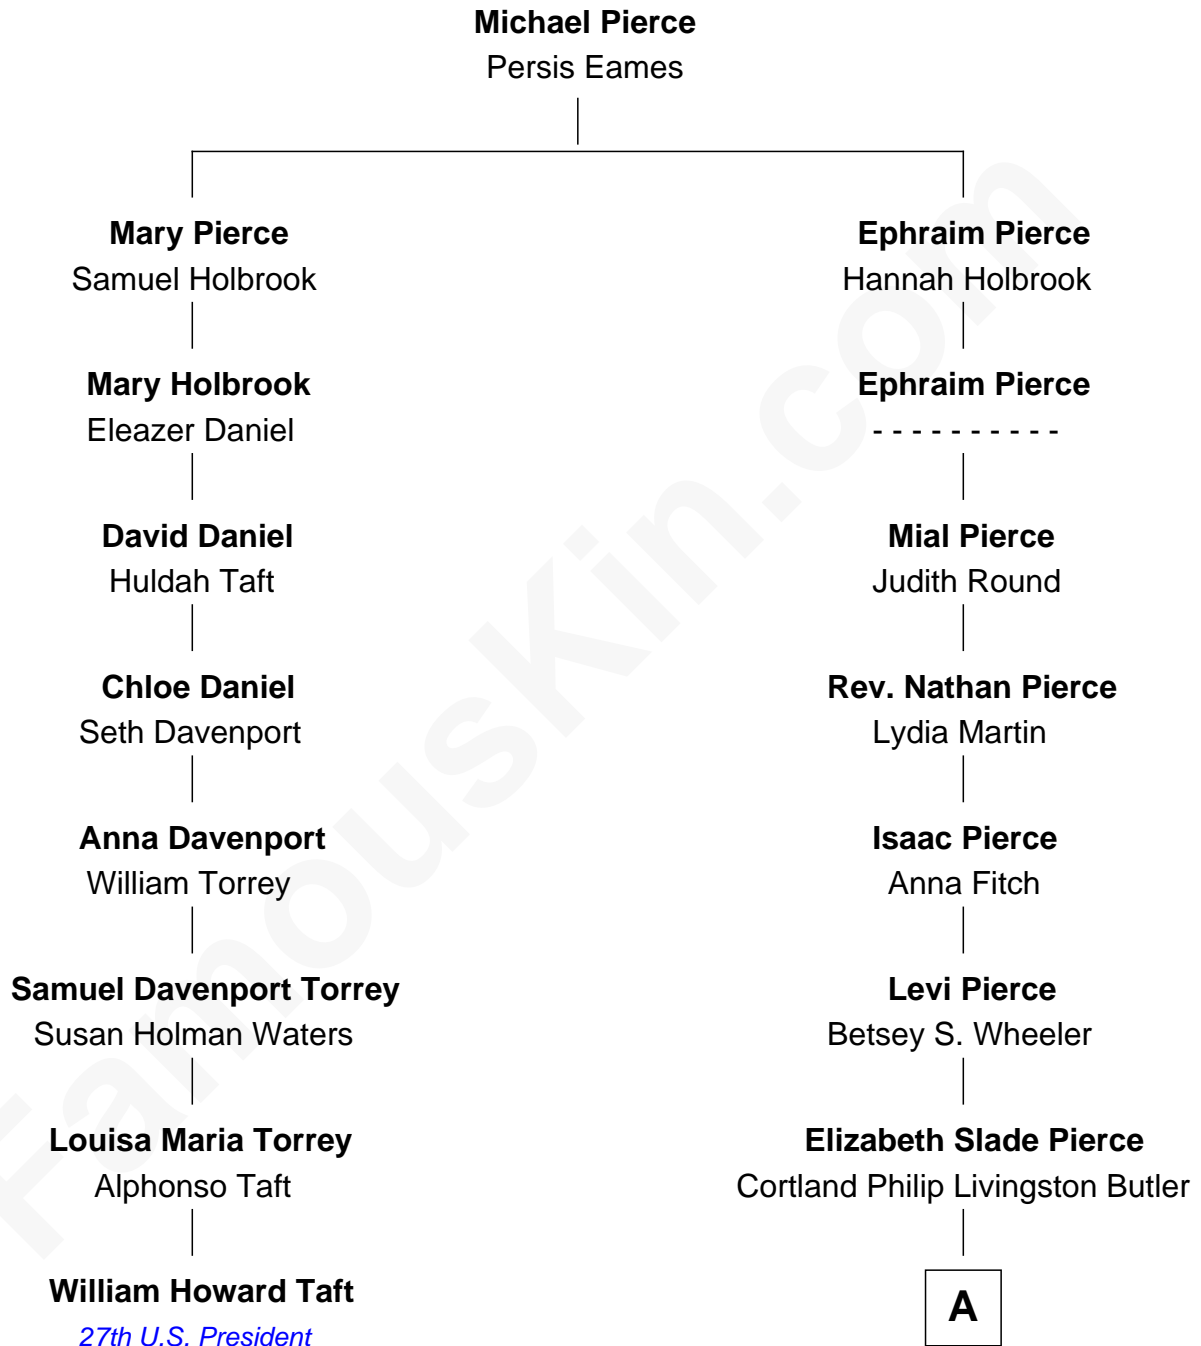

**FamousKin.com**  
**Relationship Chart of**  
**William Howard Taft**  
*27th U.S. President*

**7th cousin 4 times removed of**  
**George W. Bush**  
*43rd U.S. President*

**A**

—  
**Mary Elizabeth Butler**  
Robert Emmet Sheldon

—  
**Flora Sheldon**  
Samuel Prescott Bush

—  
**Prescott Sheldon Bush**  
Dorothy Wear Walker

—  
**George Herbert Walker Bush**  
Barbara Pierce

—  
**George W. Bush**  
*43rd U.S. President*

FamousKin.com