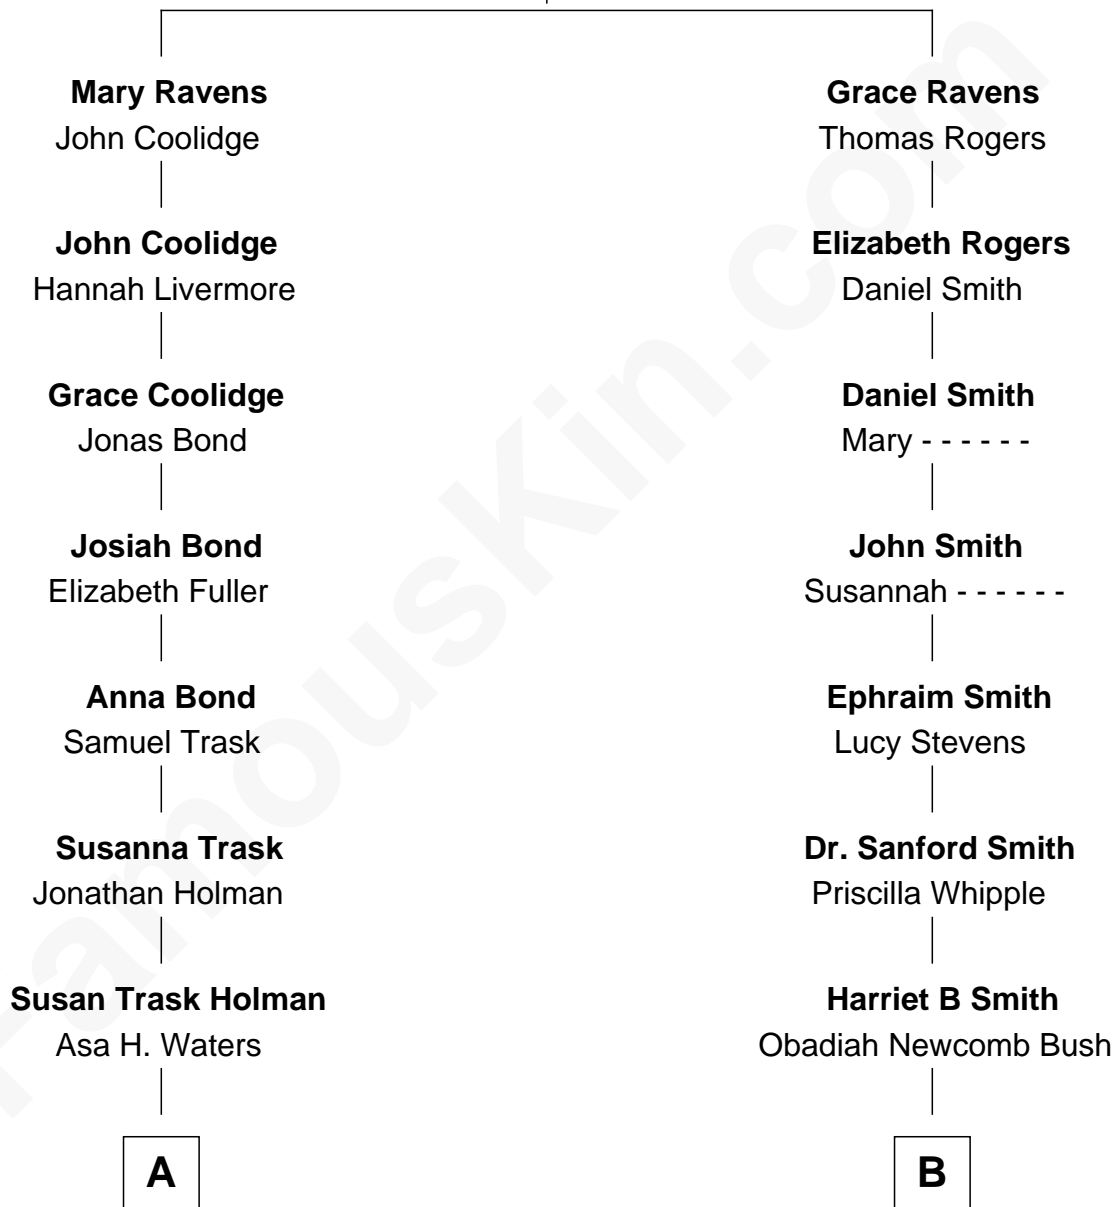

FamousKin.com
Relationship Chart of
William Howard Taft
27th U.S. President

9th cousin 2 times removed of
George W. Bush
43rd U.S. President

Rev. Richard Ravens
 Elizabeth Hedge

A

Susan Holman Waters
Samuel Davenport Torrey

Louisa Maria Torrey
Alphonso Taft

William Howard Taft
27th U.S. President

B

Rev. James Smith Bush
Harriet Eleanor Fay

Samuel Prescott Bush
Flora Sheldon

Prescott Sheldon Bush
Dorothy Wear Walker

George Herbert Walker Bush
Barbara Pierce