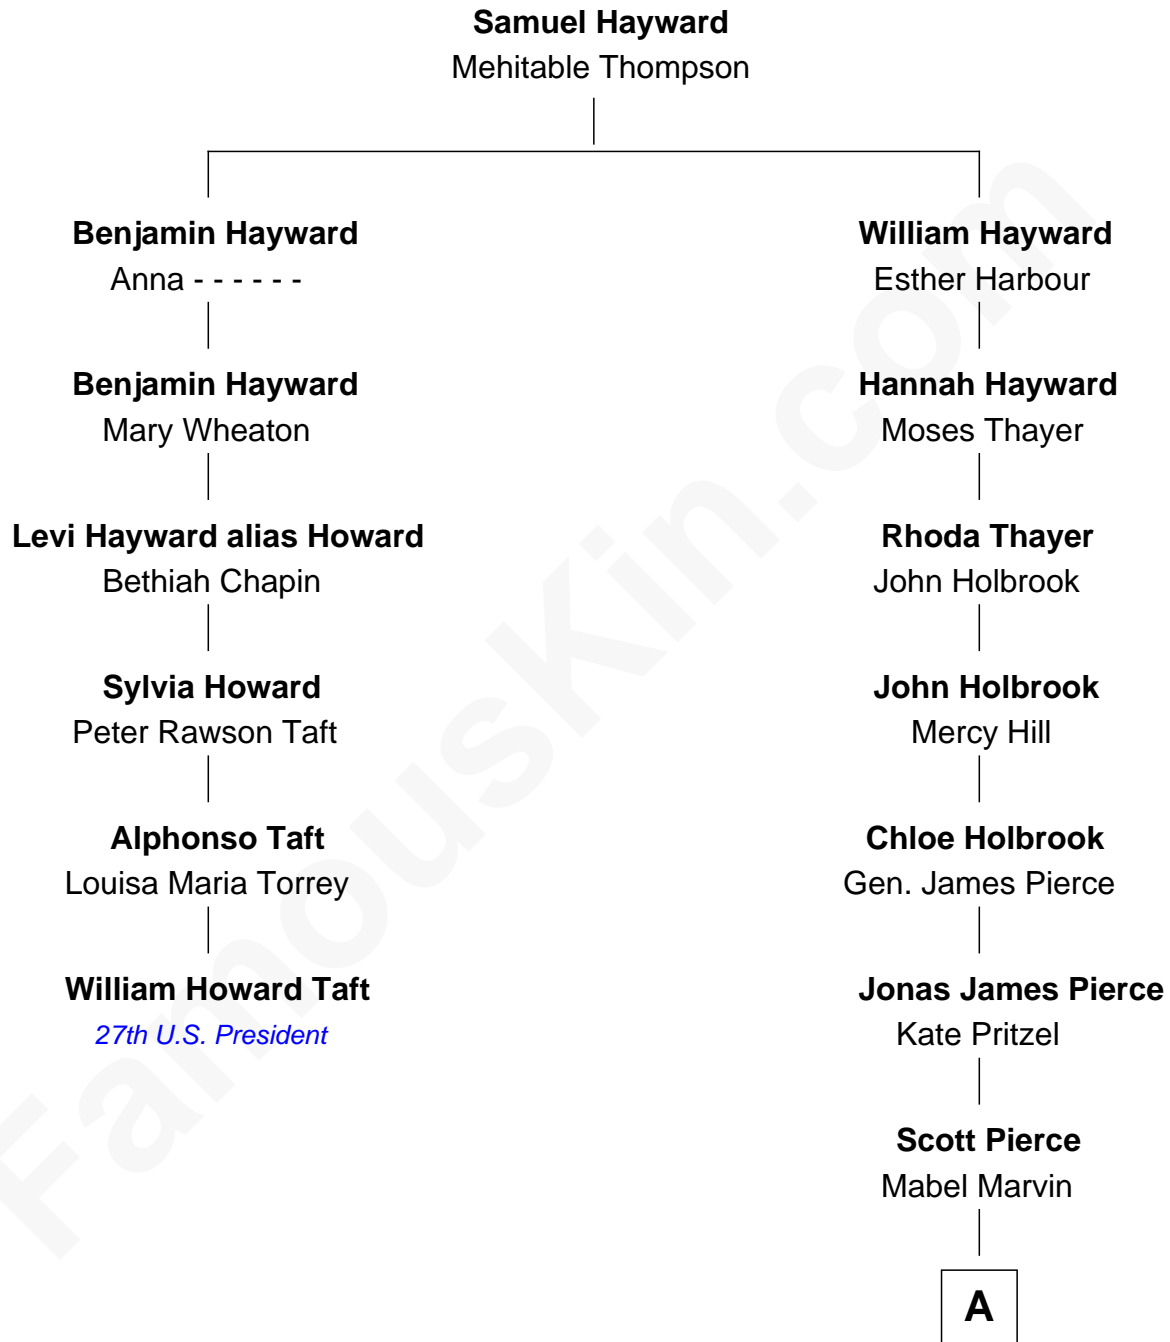

**FamousKin.com**  
**Relationship Chart of**  
**William Howard Taft**  
*27th U.S. President*

**5th cousin 4 times removed of**  
**George W. Bush**  
*43rd U.S. President*

**A**

**Marvin Pierce**  
Pauline Robinson

**Barbara Pierce**  
George Herbert Walker Bush

**George W. Bush**  
*43rd U.S. President*

FamousKin.com