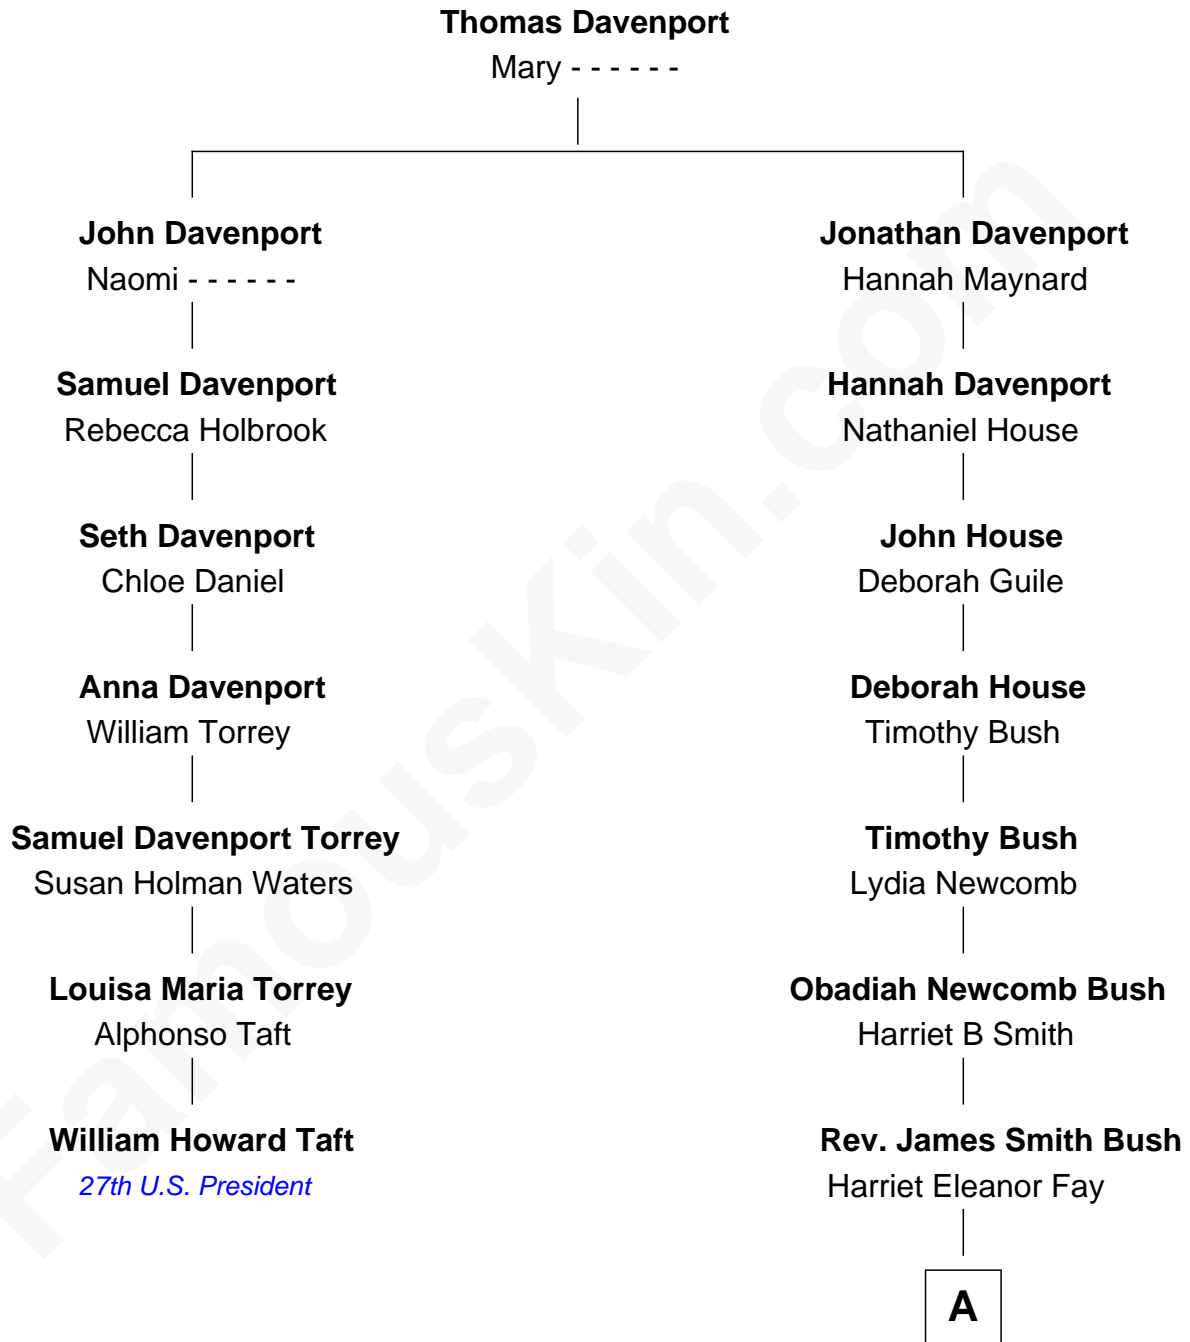

FamousKin.com
Relationship Chart of
William Howard Taft
27th U.S. President

6th cousin 4 times removed of
George W. Bush
43rd U.S. President

A

Samuel Prescott Bush

Flora Sheldon

Prescott Sheldon Bush

Dorothy Wear Walker

George Herbert Walker Bush

Barbara Pierce

George W. Bush

43rd U.S. President

FamousKin.com