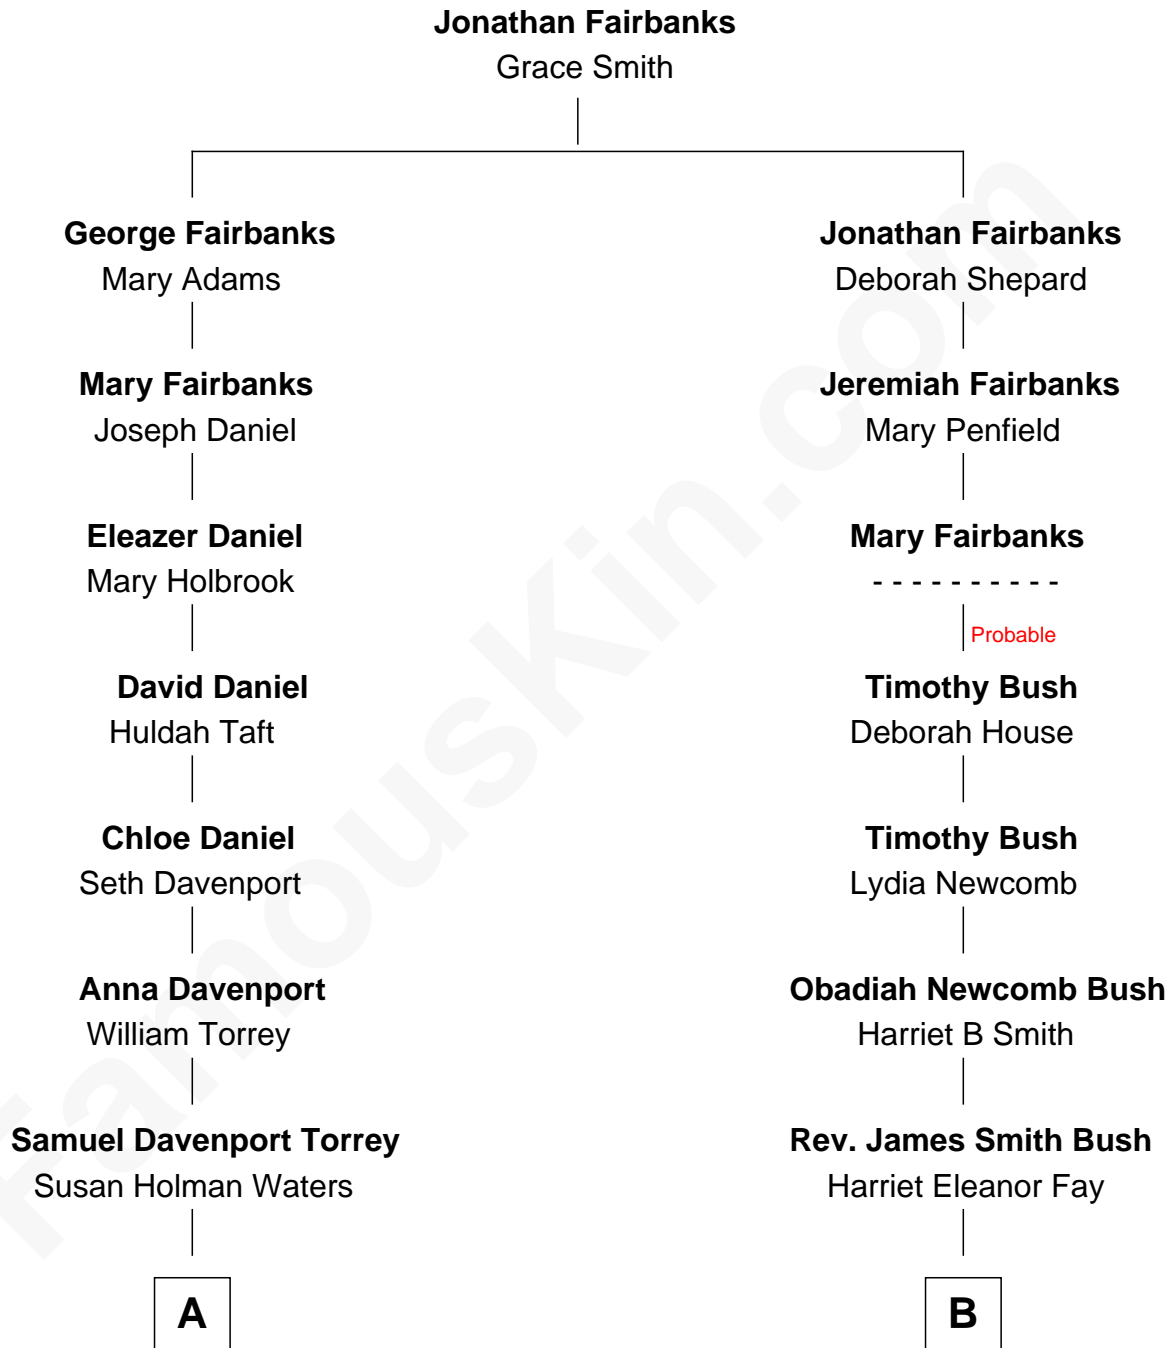

FamousKin.com
Relationship Chart of
William Howard Taft
27th U.S. President

8th cousin 2 times removed of
George W. Bush
43rd U.S. President

A

Louisa Maria Torrey

Alphonso Taft

William Howard Taft

27th U.S. President

B

Samuel Prescott Bush

Flora Sheldon

Prescott Sheldon Bush

Dorothy Wear Walker

George Herbert Walker Bush

Barbara Pierce

George W. Bush

43rd U.S. President

FamousKin.com