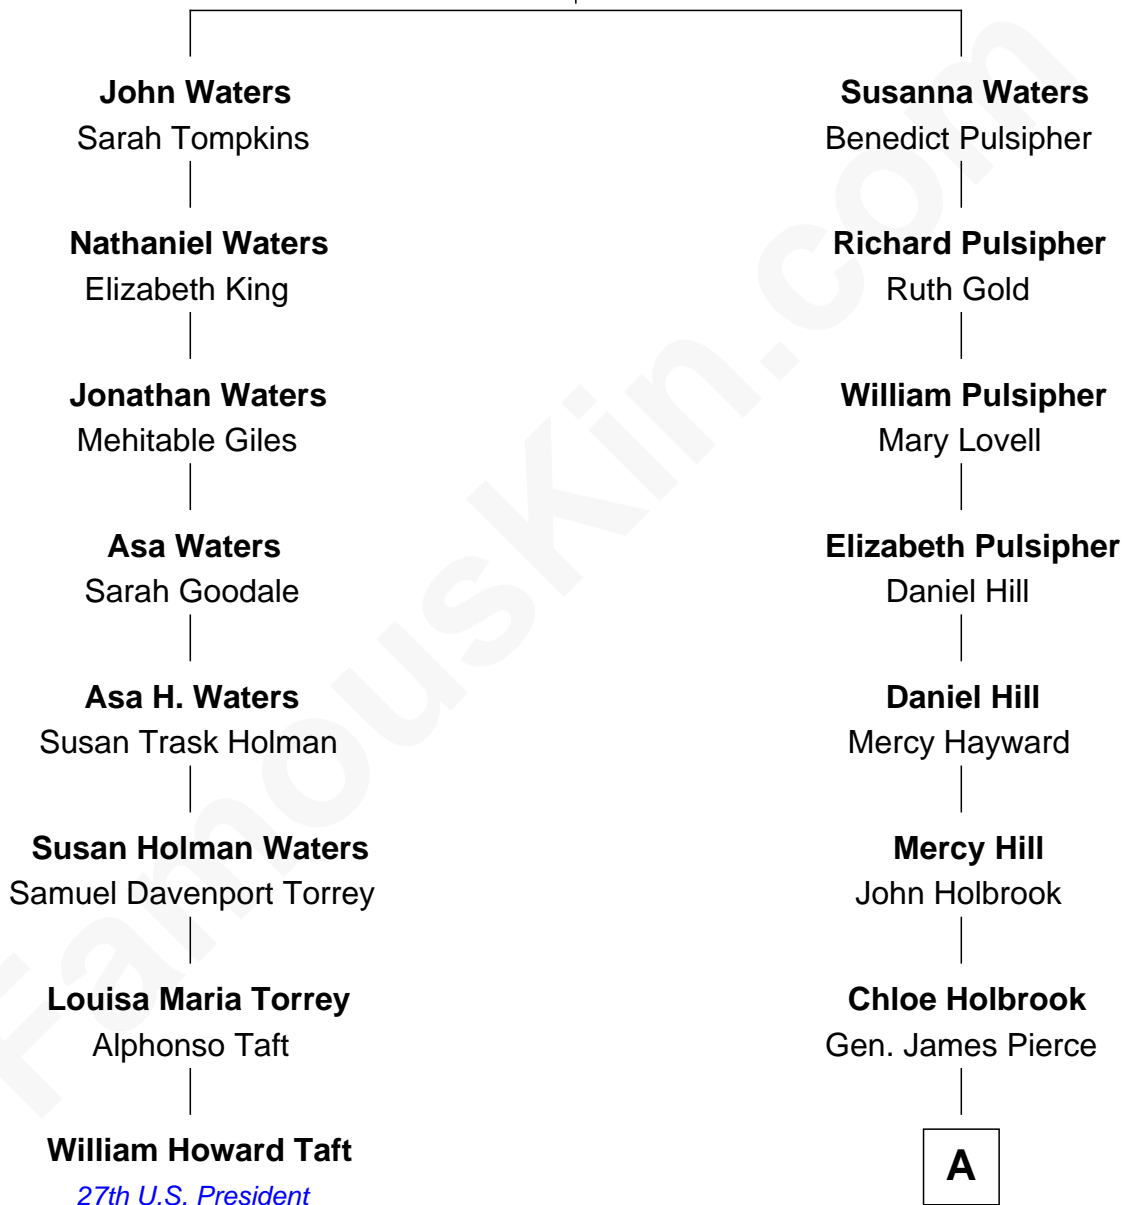

FamousKin.com
Relationship Chart of
William Howard Taft
27th U.S. President

7th cousin 4 times removed of
George W. Bush
43rd U.S. President

Richard Waters

Joyce - - - - -

A

Jonas James Pierce

Kate Pritzel

Scott Pierce

Mabel Marvin

Marvin Pierce

Pauline Robinson

Barbara Pierce

George Herbert Walker Bush

George W. Bush

43rd U.S. President

FamousKin.com