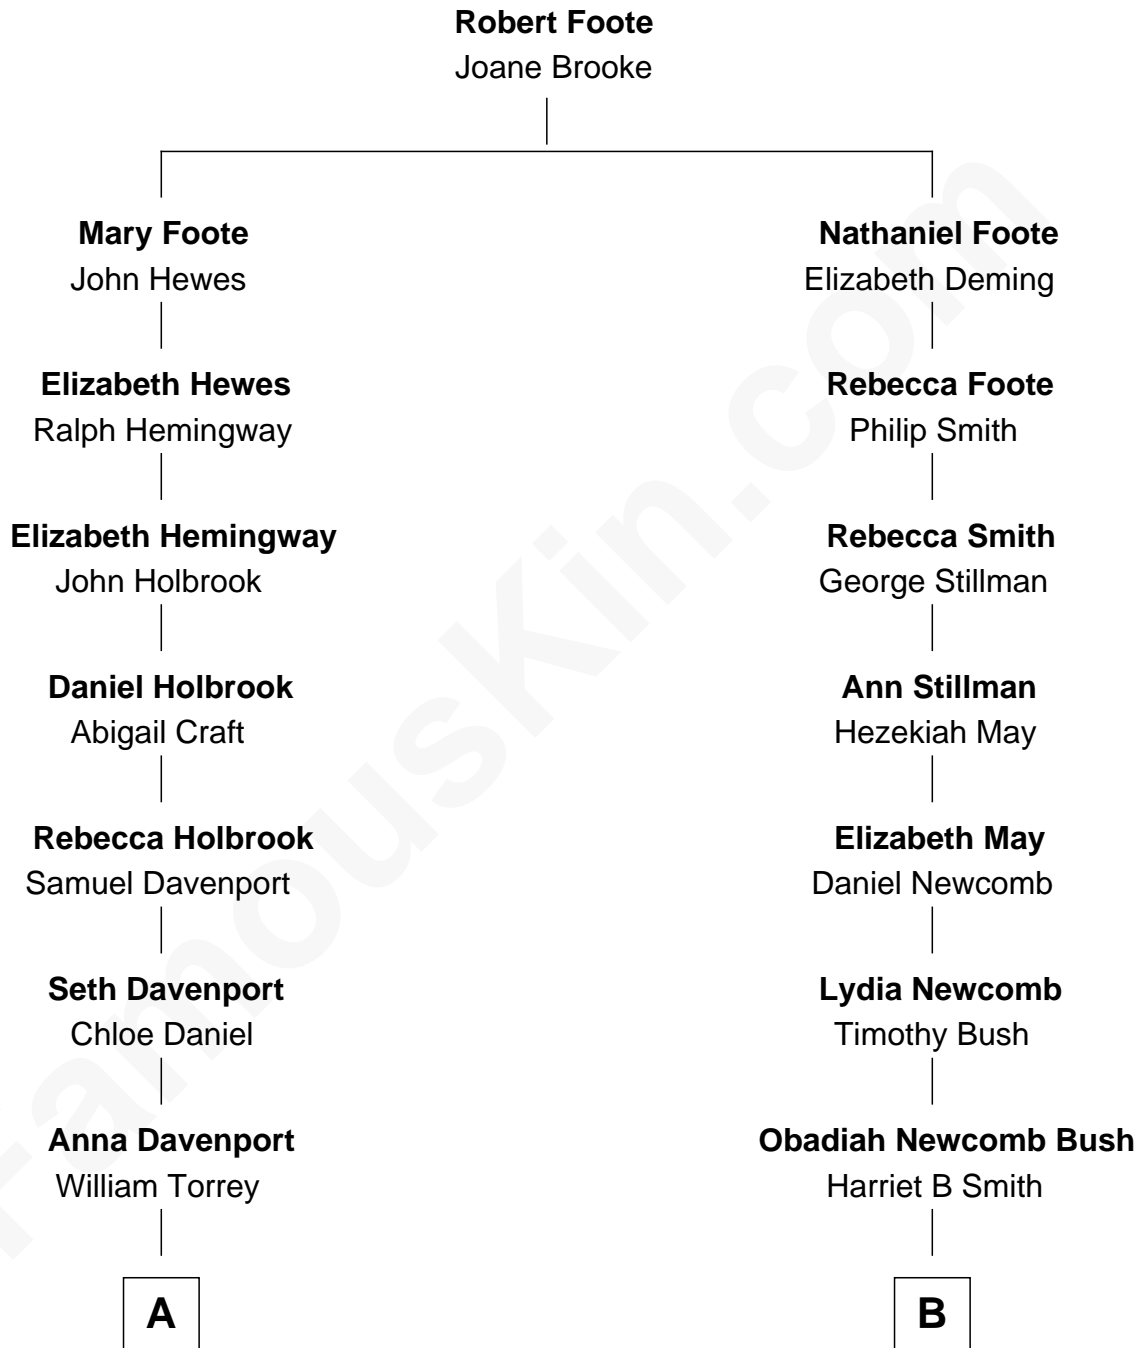

FamousKin.com
Relationship Chart of
William Howard Taft
27th U.S. President

9th cousin 2 times removed of
George W. Bush
43rd U.S. President

A

Samuel Davenport Torrey

Susan Holman Waters

Louisa Maria Torrey

Alphonso Taft

William Howard Taft

27th U.S. President

B

Rev. James Smith Bush

Harriet Eleanor Fay

Samuel Prescott Bush

Flora Sheldon

Prescott Sheldon Bush

Dorothy Wear Walker

George Herbert Walker Bush

Barbara Pierce

George W. Bush

43rd U.S. President