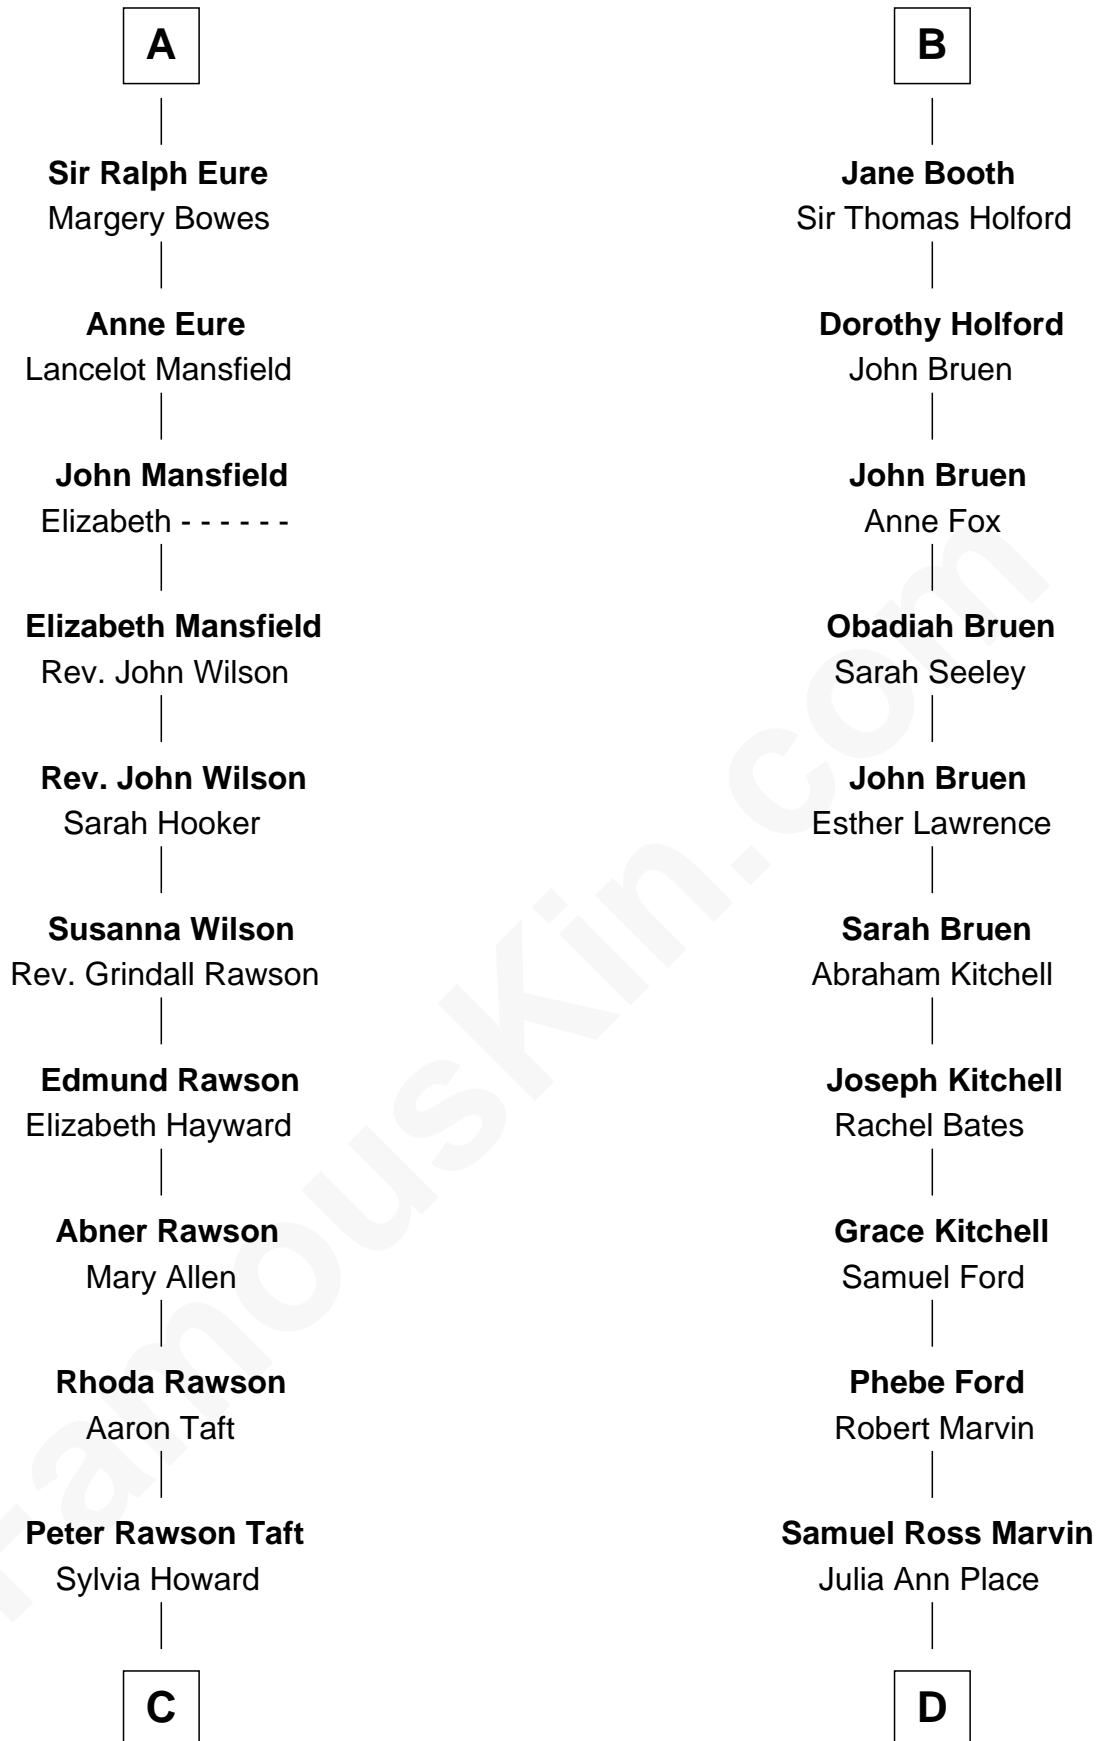

**FamousKin.com**  
**Relationship Chart of**  
**William Howard Taft**  
*27th U.S. President*

**18th cousin 3 times removed of**  
**George W. Bush**  
*43rd U.S. President*

**Ralph de Stafford**

*with wife*  
*Margaret de Audley*

**Isabel de la Pole**  
 Thomas Morley

**Maud de Swinnerton**  
 Sir John Savage

**Anne Morley**  
 Sir John Hastings

**Margaret Savage**  
 Sir John Dutton

**Sir Hugh Hastings**  
 Anne Gascoigne

**Maude Dutton**  
 Sir William Booth

**Muriel Hastings**  
 Sir Ralph Eure

**Sir George Booth**  
 Katherine Montfort

**Sir William Eure**  
 Elizabeth Willoughby

**Sir William Booth**  
 Ellen Montgomery

**A**

**B**

**C**

**Alphonso Taft**  
Louisa Maria Torrey

**William Howard Taft**  
*27th U.S. President*

**D**

**Jerome Place Marvin**  
Martha Ann Stokes

**Mabel Marvin**  
Scott Pierce

**Marvin Pierce**  
Pauline Robinson

**Barbara Pierce**  
George Herbert Walker Bush