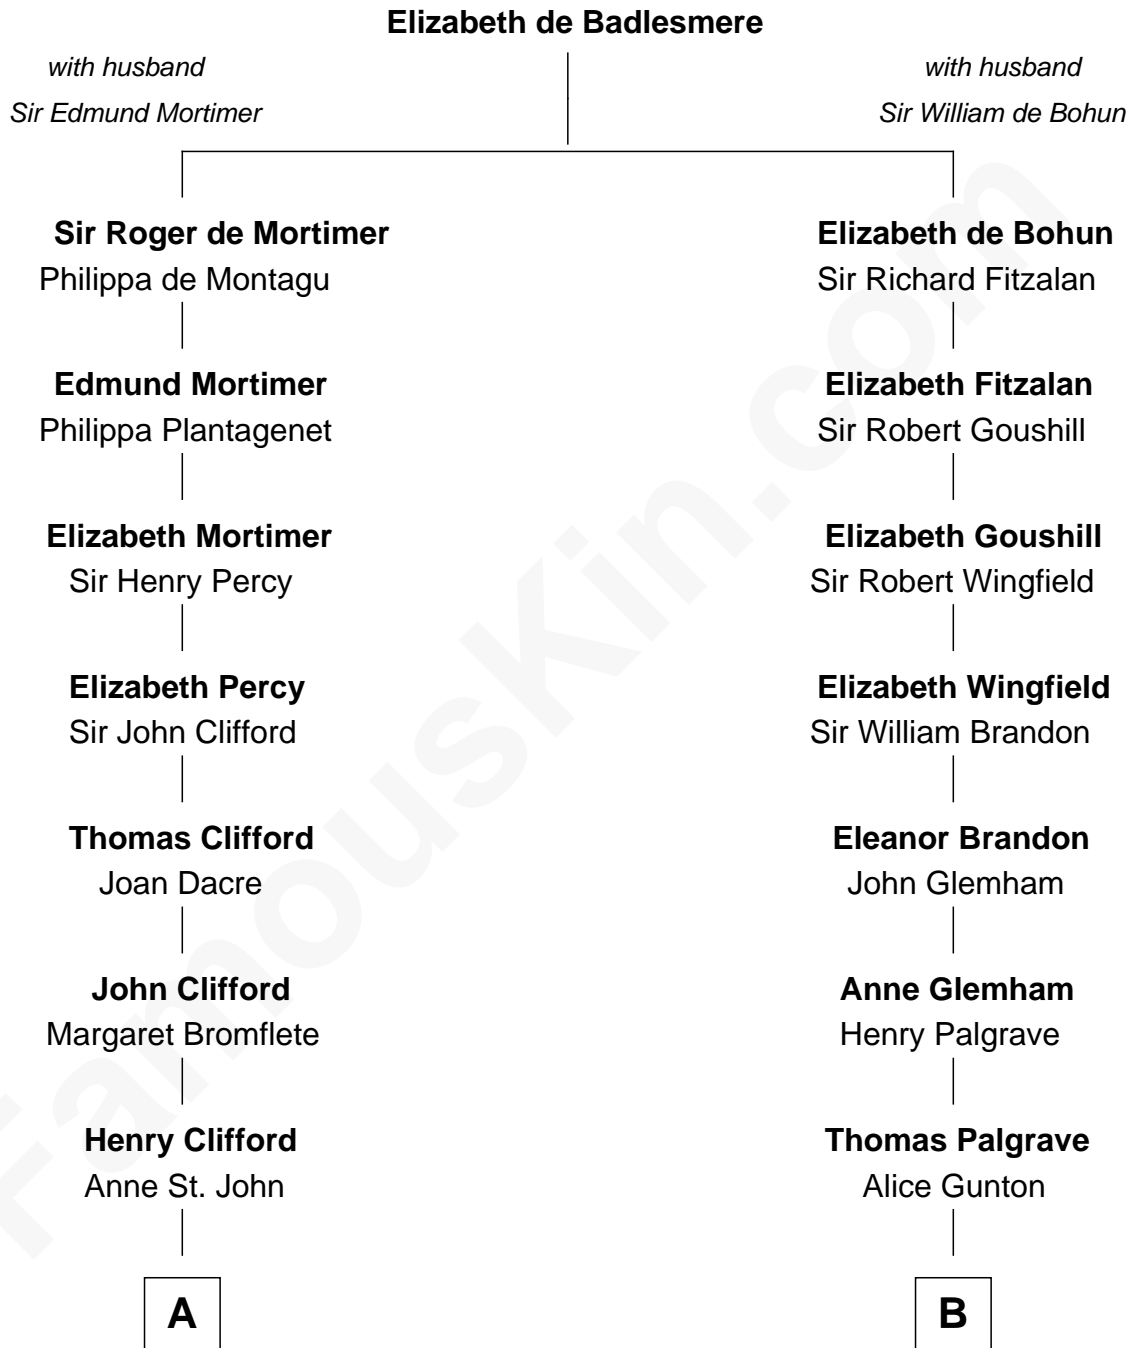

**FamousKin.com**  
**Relationship Chart of**  
**William Howard Taft**  
*27th U.S. President*

**19th cousin 2 times removed of**  
**George W. Bush**  
*43rd U.S. President*

**C**

**Peter Rawson Taft**

Sylvia Howard

**Alphonso Taft**

Louisa Maria Torrey

**William Howard Taft**

*27th U.S. President*

**D**

**Harriet Eleanor Fay**

Rev. James Smith Bush

**Samuel Prescott Bush**

Flora Sheldon

**Prescott Sheldon Bush**

Dorothy Wear Walker

**George Herbert Walker Bush**

Barbara Pierce

**George W. Bush**

*43rd U.S. President*