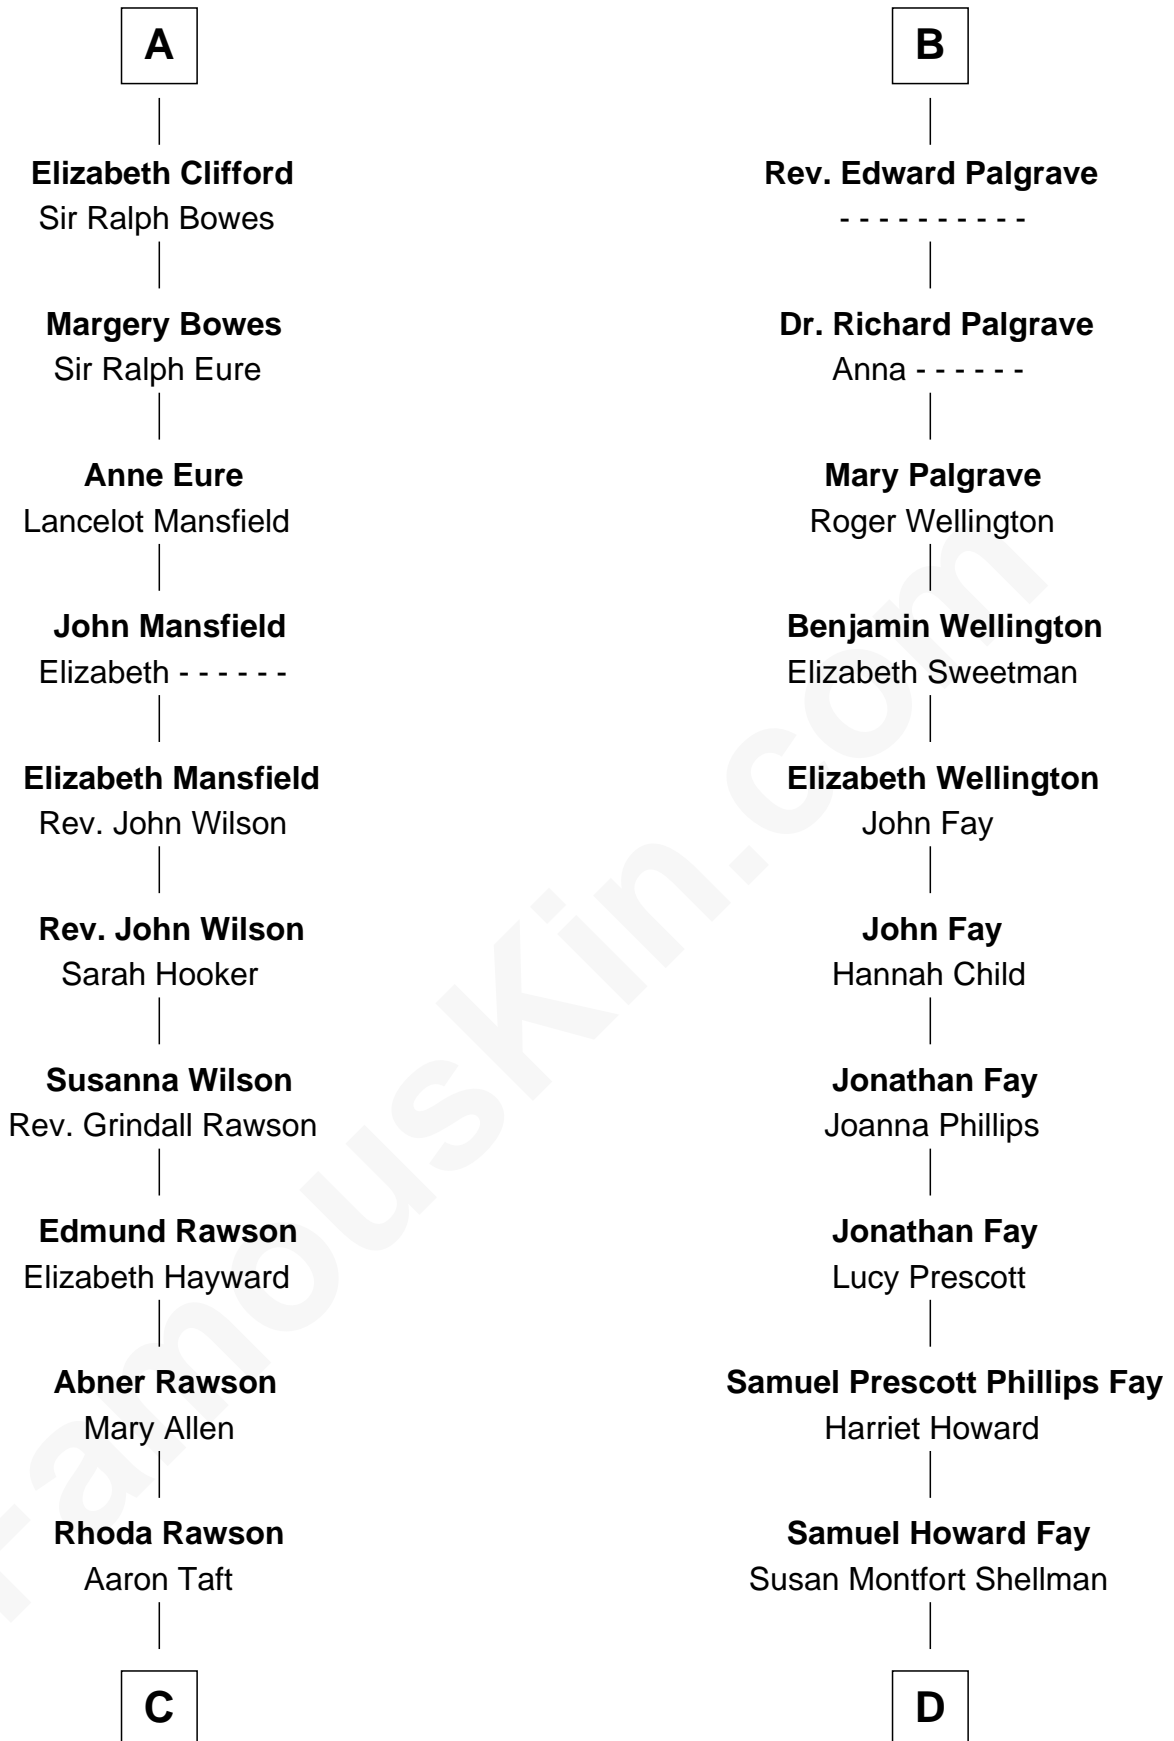

**FamousKin.com**  
**Relationship Chart of**  
**William Howard Taft**  
*27th U.S. President*

**19th cousin 2 times removed of**  
**George W. Bush**  
*43rd U.S. President*

**C**

**Peter Rawson Taft**

Sylvia Howard

**Alphonso Taft**

Louisa Maria Torrey

**William Howard Taft**

*27th U.S. President*

**D**

**Harriet Eleanor Fay**

Rev. James Smith Bush

**Samuel Prescott Bush**

Flora Sheldon

**Prescott Sheldon Bush**

Dorothy Wear Walker

**George Herbert Walker Bush**

Barbara Pierce

**George W. Bush**

*43rd U.S. President*